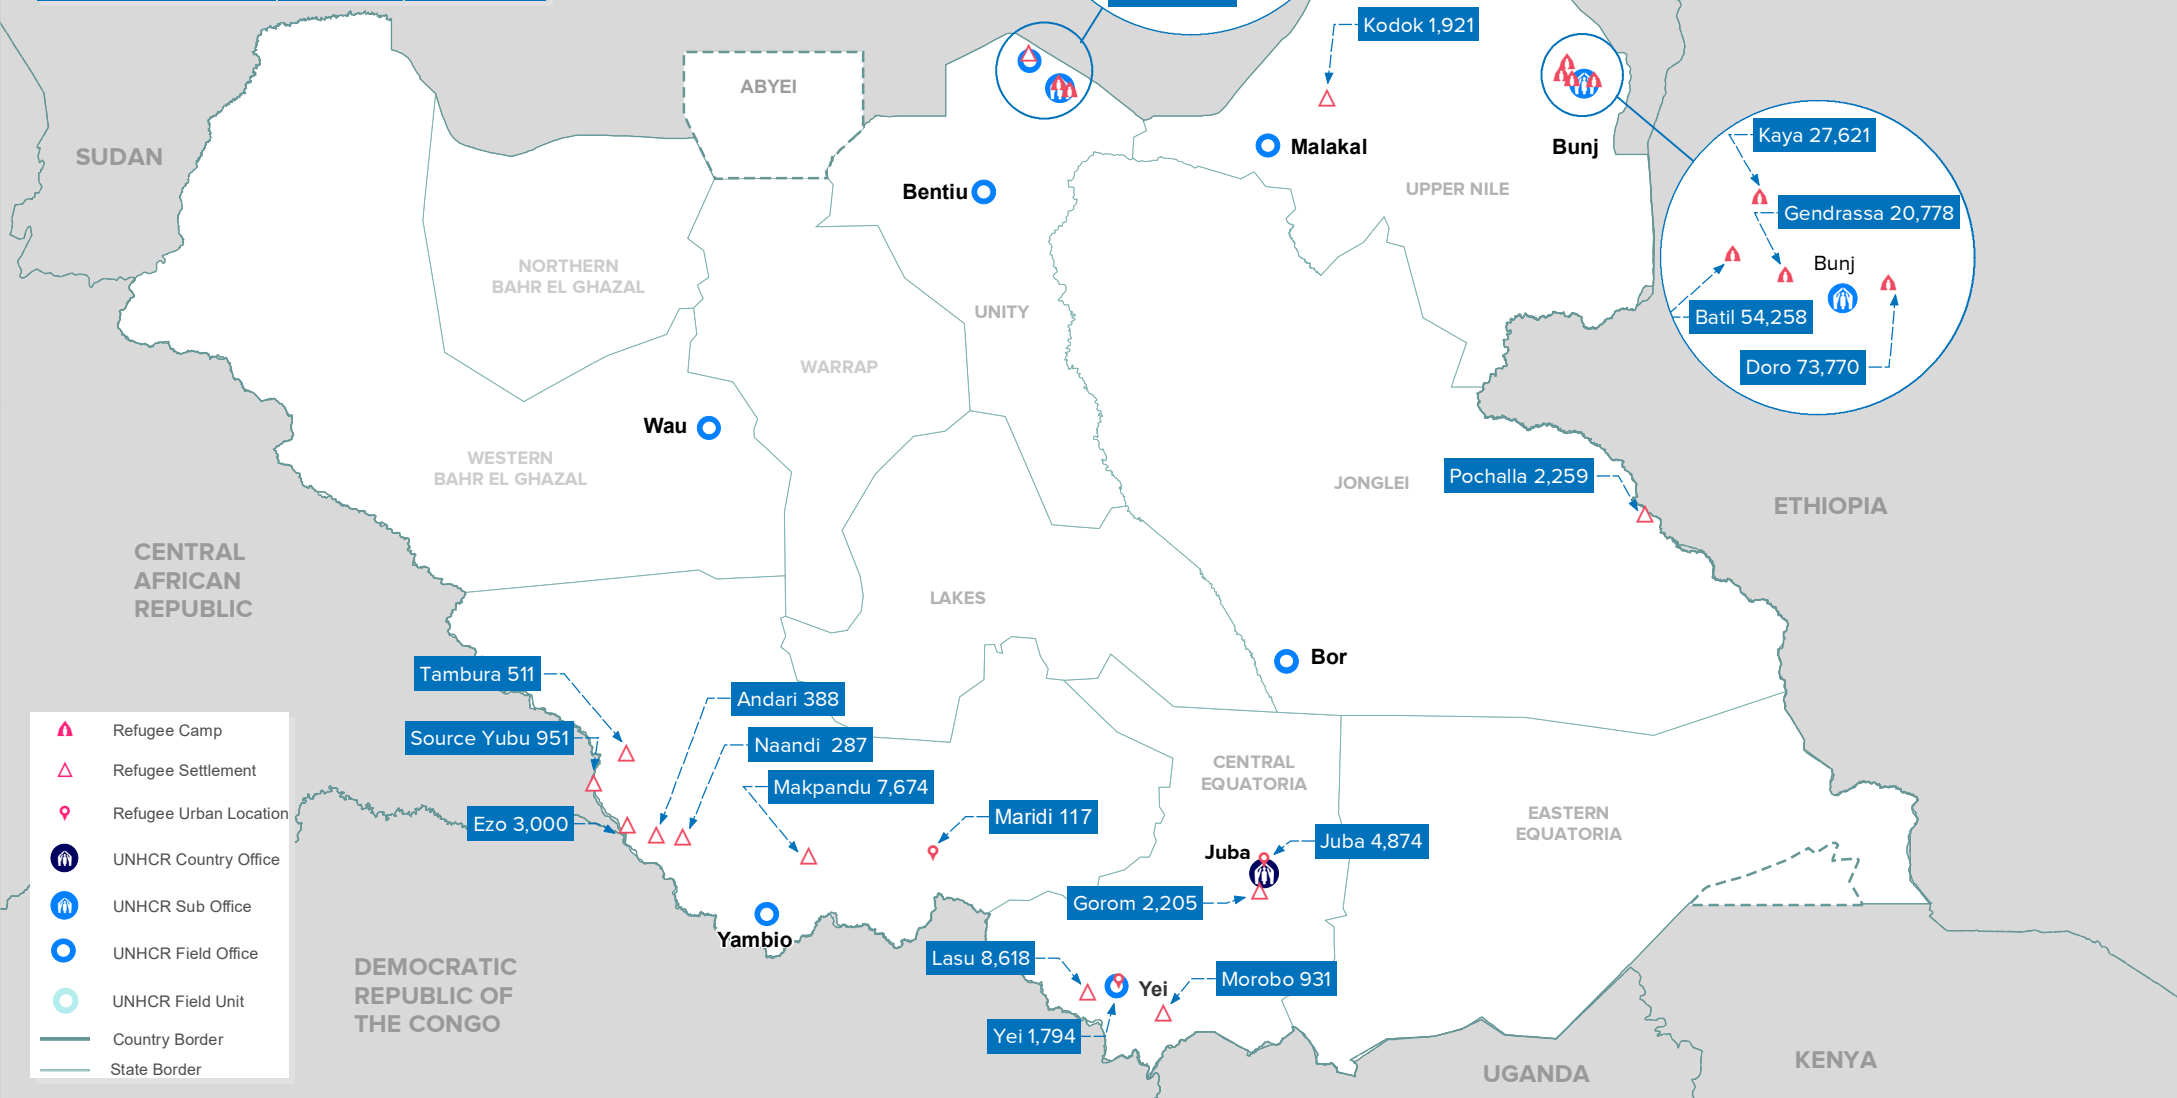

State	Ref. Pop.	Ref. Pop. %
Upper Nile	178,348	53%
Unity	126,925	37%
Central Equatoria	18,422	5%
Western Equatoria	12,928	4%
Jonglei State	2,259	1%
Total	338,882	100%

- Refugee Camp
- Refugee Settlement
- Refugee Urban Location
- UNHCR Country Office
- UNHCR Sub Office
- UNHCR Field Office
- UNHCR Field Unit
- Country Border
- State Border