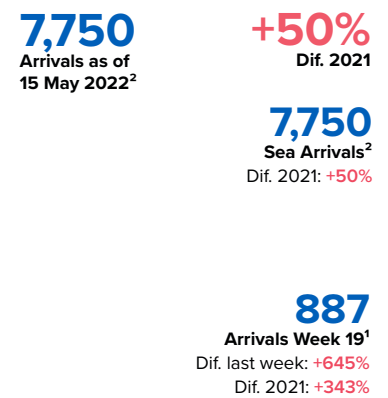

SPAIN Weekly snapshot - Week 19 (9 - 15 May 2022)

The charts below are based on figures from the Ministry of Interior and UNHCR estimates. All figures are provisional and subject to change

Refugees & migrants: sea and land arrivals in week 19¹

Arrivals in Spain

Western Mediterranean

Northwest African maritime (Canary Islands)

Arrivals in Spain during the last five weeks¹

Arrivals in Spain by route during the last six months²

Arrivals in Spain per month²