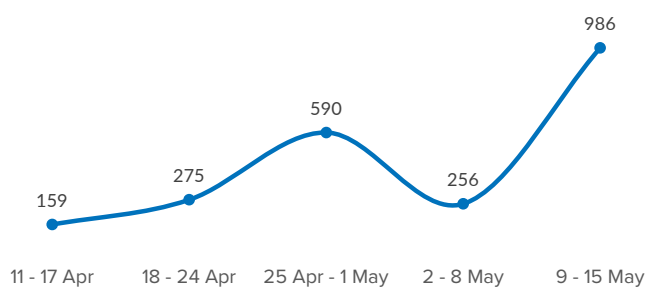

SPAIN Weekly snapshot - Week 19 (9 - 15 May 2022)

The charts below are based on figures from the Ministry of Interior and UNHCR estimates. All figures are provisional and subject to change

Refugees & migrants: sea and land arrivals in week 19¹

Arrivals in Spain

Western Mediterranean

Northwest African maritime (Canary Islands)

Arrivals in Spain during the last five weeks¹

Arrivals in Spain by route during the last six months²

Arrivals in Spain per month²