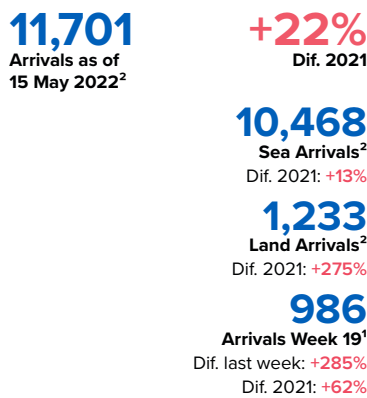

SPAIN Weekly snapshot - Week 19 (9 - 15 May 2022)

The charts below are based on figures from the Ministry of Interior and UNHCR estimates. All figures are provisional and subject to change

Refugees & migrants: sea and land arrivals in week 19¹

Arrivals in Spain

Western Mediterranean

Northwest African maritime (Canary Islands)

Arrivals in Spain during the last five weeks¹

Arrivals in Spain by route during the last six months²

Arrivals in Spain per month²