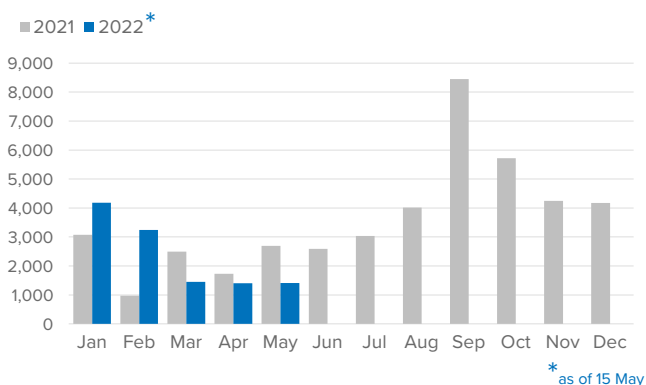

SPAIN Weekly snapshot - Week 19 (9 - 15 May 2022)

The charts below are based on figures from the Ministry of Interior and UNHCR estimates. All figures are provisional and subject to change

Refugees & migrants: sea and land arrivals in week 19¹

Arrivals in Spain

Western Mediterranean

Northwest African maritime (Canary Islands)

Arrivals in Spain during the last five weeks¹

Arrivals in Spain by route during the last six months²

Arrivals in Spain per month²