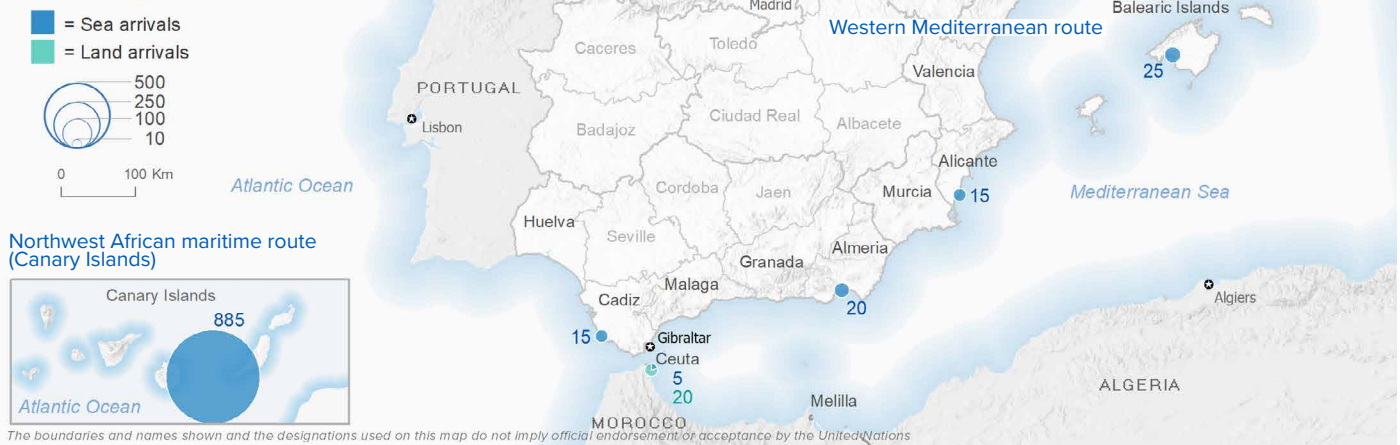

SPAIN Weekly snapshot - Week 19 (9 - 15 May 2022)

The charts below are based on figures from the Ministry of Interior and UNHCR estimates. All figures are provisional and subject to change

Refugees & migrants: sea and land arrivals in week 19¹

Arrivals in Spain

Western Mediterranean

Northwest African maritime (Canary Islands)

Arrivals in Spain during the last five weeks¹

Arrivals in Spain by route during the last six months²

Arrivals in Spain per month²