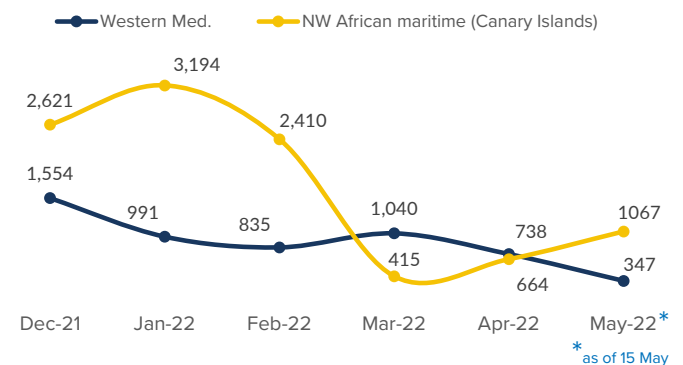

SPAIN Weekly snapshot - Week 19 (9 - 15 May 2022)

The charts below are based on figures from the Ministry of Interior and UNHCR estimates. All figures are provisional and subject to change

Refugees & migrants: sea and land arrivals in week 19¹

Arrivals in Spain

Western Mediterranean

Northwest African maritime (Canary Islands)

Arrivals in Spain during the last five weeks¹

Arrivals in Spain by route during the last six months²

Arrivals in Spain per month²