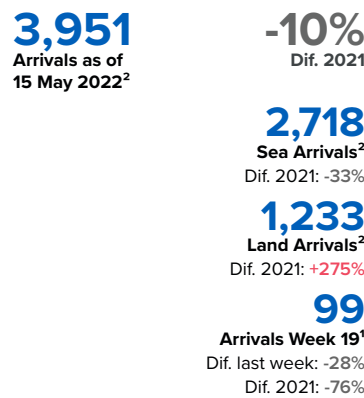

SPAIN Weekly snapshot - Week 19 (9 - 15 May 2022)

The charts below are based on figures from the Ministry of Interior and UNHCR estimates. All figures are provisional and subject to change

Refugees & migrants: sea and land arrivals in week 19¹

Arrivals in Spain

Western Mediterranean

Northwest African maritime (Canary Islands)

Arrivals in Spain during the last five weeks¹

Arrivals in Spain by route during the last six months²

Arrivals in Spain per month²