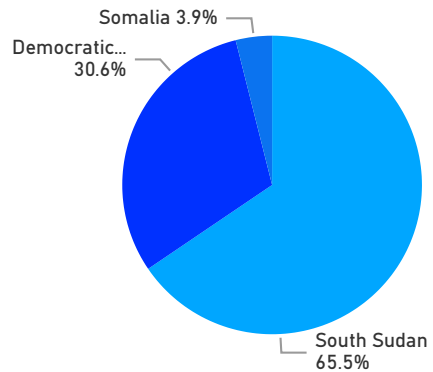

Elderly

3 %
42,924

Total Refugees

1,508,827

Total Asylum-Seekers
44,236

Living in Urban areas

7 %
113,682

Female

52 %
801,464

Youth

24 %
371,810

Age & Gender Breakdown

Registered New Arrivals by Arrival Month

Population by Location

* Kampala includes other Urban areas

Top 3 by Country of Origin

South Sudanese by Ethnicity - Top 6

Congolese by Ethnicity - Top 6

Specific Needs - Top 6

UAM/SC = Unaccompanied or separated child

Access to Food Assistance