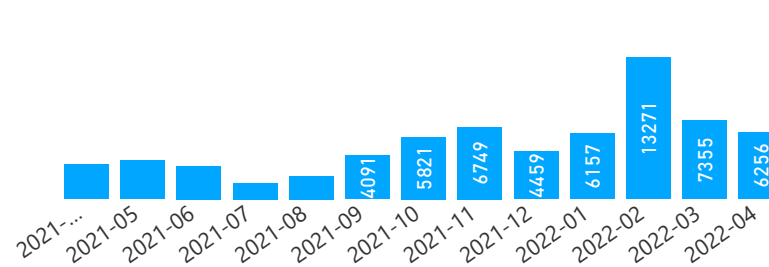

52 %
801,464

Youth

24 %
371,810

Age & Gender Breakdown

Registered New Arrivals by Arrival Month

Population by Location

* Kampala includes other Urban areas

Top 3 by Country of Origin