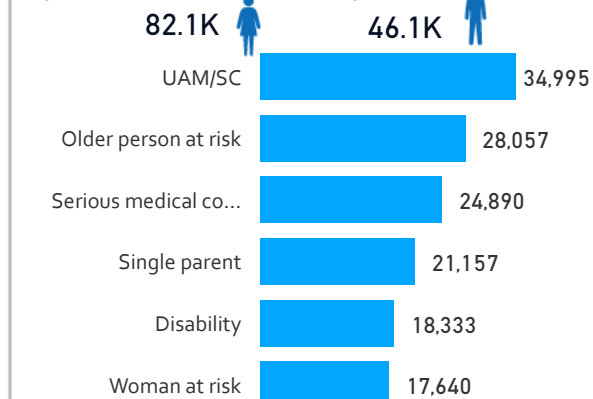

Elderly

3 %
42,924

Total Refugees

1,508,827

Total Asylum-Seekers
44,236

Living in Urban areas

7 %
113,682

Female

52 %
801,464

Youth

24 %
371,810

Age & Gender Breakdown

Registered New Arrivals by Arrival Month

Population by Location

* Kampala includes other Urban areas

Top 3 by Country of Origin

South Sudanese by Ethnicity - Top 6

Congolese by Ethnicity - Top 6

Specific Needs - Top 6

UAM/SC = Unaccompanied or separated child

Access to Food Assistance