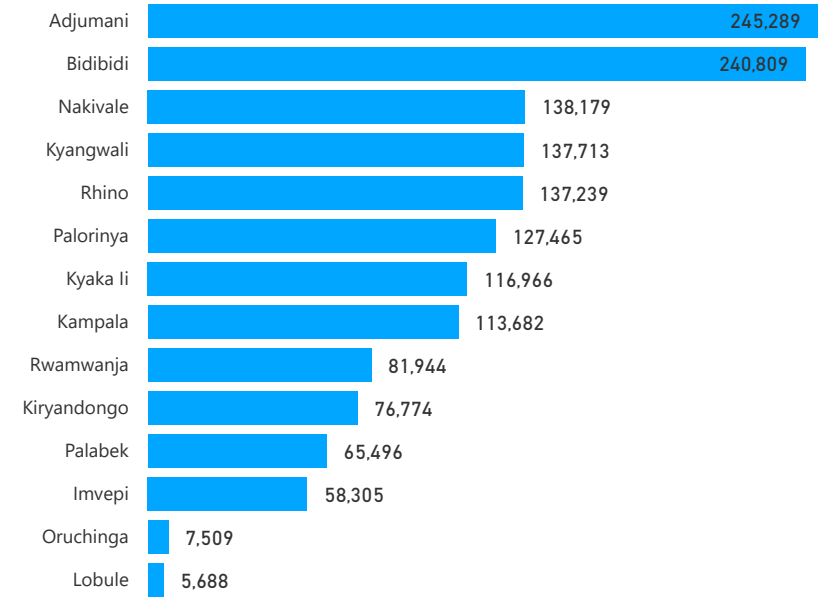

Elderly

3 %
42,924

Total Refugees

1,508,827

Total Asylum-Seekers
44,236

Living in Urban areas

7 %
113,682

Female

52 %
801,464

Youth

24 %
371,810

Age & Gender Breakdown

Registered New Arrivals by Arrival Month

Population by Location

* Kampala includes other Urban areas

Top 3 by Country of Origin

South Sudanese by Ethnicity - Top 6

Congolese by Ethnicity - Top 6

Specific Needs - Top 6

UAM/SC = Unaccompanied or separated child

Access to Food Assistance