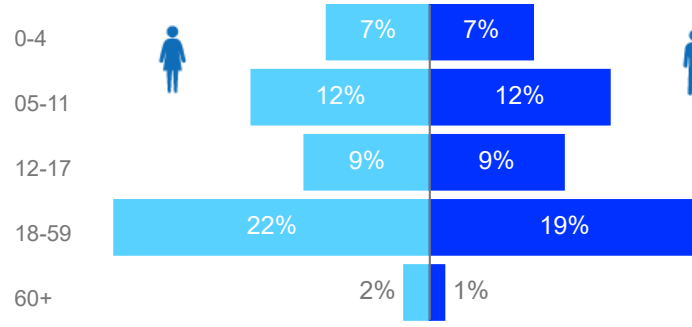

Elderly

3 %
42,924

Total Refugees

1,508,827

Total Asylum-Seekers
44,236

Living in Urban areas

7 %
113,682

Female

52 %
801,464

Youth

24 %
371,810

Age & Gender Breakdown

Registered New Arrivals by Arrival Month

Population by Location

* Kampala includes other Urban areas

Top 3 by Country of Origin