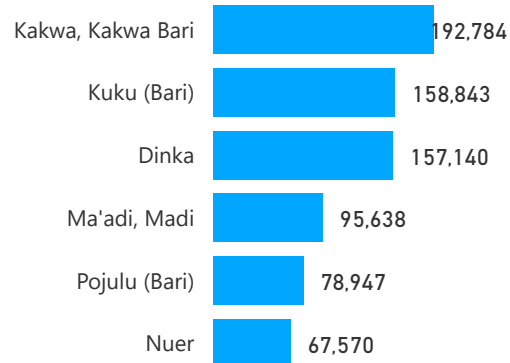

Elderly

3 %
42,924

Total Refugees

1,508,827

Total Asylum-Seekers
44,236

Living in Urban areas

7 %
113,682

Female

52 %
801,464

Youth

24 %
371,810

Age & Gender Breakdown

Registered New Arrivals by Arrival Month

Population by Location

* Kampala includes other Urban areas

Top 3 by Country of Origin

South Sudanese by Ethnicity - Top 6

Congolese by Ethnicity - Top 6

Specific Needs - Top 6

UAM/SC = Unaccompanied or separated child

Access to Food Assistance