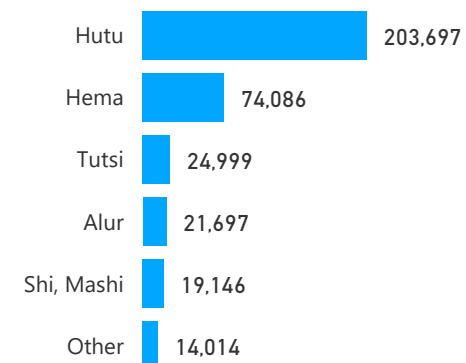

Elderly

3 %
42,924

Total Refugees

1,508,827

Total Asylum-Seekers
44,236

Living in Urban areas

7 %
113,682

Female

52 %
801,464

Youth

24 %
371,810

Age & Gender Breakdown

Registered New Arrivals by Arrival Month

Population by Location

* Kampala includes other Urban areas

Top 3 by Country of Origin

South Sudanese by Ethnicity - Top 6

Congolese by Ethnicity - Top 6

Specific Needs - Top 6

UAM/SC = Unaccompanied or separated child

Access to Food Assistance