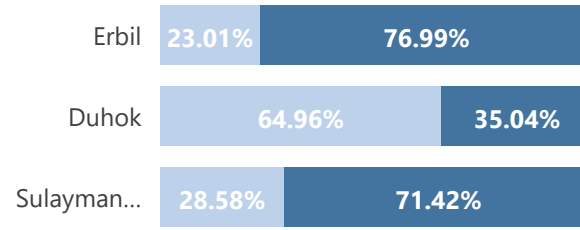

Camp and Urban Population

Population Trend

Governorate	Individuals	Household	% of Total
Erbil	131,898	41,364	50.60%
Erbil Urban	101,549	34,452	38.95%
Darashakran Camp	11,729	2,577	4.50%
Qushtapa Camp	8,547	2,005	3.28%
Kawergosk Camp	8,126	1,915	3.12%
Basirma Camp	1,947	415	0.75%
Duhok	85,324	21,973	32.73%
Domiz Camp	30,371	6,940	11.65%
Duhok Urban	29,897	9,090	11.47%
Domiz Camp 2	10,777	2,432	4.13%
Gawilan Camp	9,221	2,009	3.54%
Bardarash Camp	4,028	1,254	1.55%
Akre Settlement	1,030	248	0.40%
Sulaymaniyah	33,864	10,615	12.99%
Sulaymaniyah Urban	24,187	8,315	9.28%
Arbat Camp	9,677	2,300	3.71%
Other	9,600	6,575	3.68%
Other Urban Locations	9,600	6,575	3.68%
Total	260,686	80,527	100.00%