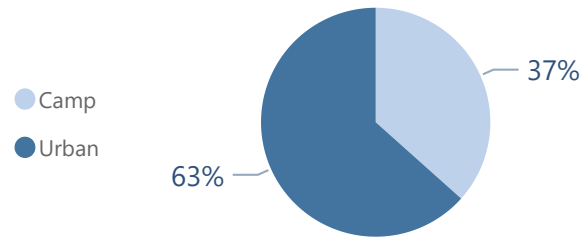

Camp and Urban Population

Population Trend

Governorate	Individuals	Household	% of Total
Erbil	131,898	41,364	50.60%
Erbil Urban	101,549	34,452	38.95%
Darashakran Camp	11,729	2,577	4.50%
Qushtapa Camp	8,547	2,005	3.28%
Kawergosk Camp	8,126	1,915	3.12%
Basirma Camp	1,947	415	0.75%
Duhok	85,324	21,973	32.73%
Domiz Camp	30,371	6,940	11.65%
Duhok Urban	29,897	9,090	11.47%
Domiz Camp 2	10,777	2,432	4.13%
Gawilan Camp	9,221	2,009	3.54%
Bardarash Camp	4,028	1,254	1.55%
Akre Settlement	1,030	248	0.40%
Sulaymaniyah	33,864	10,615	12.99%
Sulaymaniyah Urban	24,187	8,315	9.28%
Arbat Camp	9,677	2,300	3.71%
Other	9,600	6,575	3.68%
Other Urban Locations	9,600	6,575	3.68%
Total	260,686	80,527	100.00%