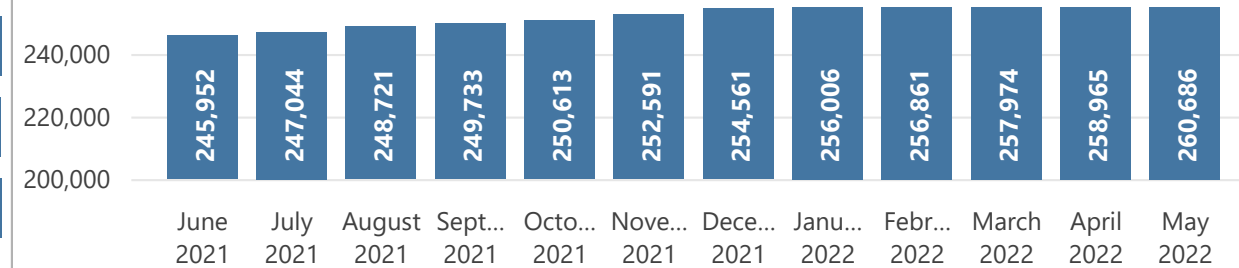

Camp and Urban Population

Population Trend

Governorate	Individuals	Household	% of Total
Erbil	131,898	41,364	50.60%
Erbil Urban	101,549	34,452	38.95%
Darashakran Camp	11,729	2,577	4.50%
Qushtapa Camp	8,547	2,005	3.28%
Kawergosk Camp	8,126	1,915	3.12%
Basirma Camp	1,947	415	0.75%
Duhok	85,324	21,973	32.73%
Domiz Camp	30,371	6,940	11.65%
Duhok Urban	29,897	9,090	11.47%
Domiz Camp 2	10,777	2,432	4.13%
Gawilan Camp	9,221	2,009	3.54%
Bardarash Camp	4,028	1,254	1.55%
Akre Settlement	1,030	248	0.40%
Sulaymaniyah	33,864	10,615	12.99%
Sulaymaniyah Urban	24,187	8,315	9.28%
Arbat Camp	9,677	2,300	3.71%
Other	9,600	6,575	3.68%
Other Urban Locations	9,600	6,575	3.68%
Total	260,686	80,527	100.00%