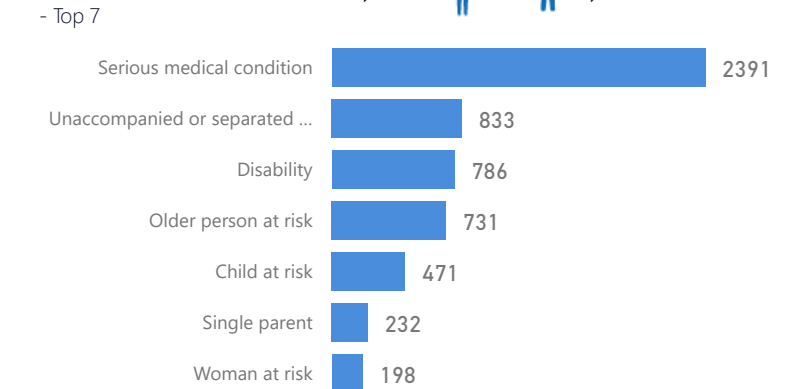

Uganda - Refugee Statistics May 2022 - Kiryandongo

Total Population

76,765

Total Households

10,874

Women and Children

82 %
61,915

Elderly

2 %
1,468

Total Refugees

76,724

Total Asylum-Seekers

41

Female

52 %
39,027

Youth 15-24

29 %
21,857

Zones - Top 10

Level3	HHs	Individuals
Ranch 1	5,969	38,385
Ranch 37	5,040	36,732
Zone VII	12	29
Zone I	4	17
Zone 8	1	7
Zone II	3	7
Zone IV	4	6
Zone 1	1	4
Zone 3	1	3
Zone 6	2	2

Country of Origin

Country of Origin	Total
South Sudan	74,383
Democratic Republic of the Congo	307
Sudan	240
Kenya	191
Burundi	43
Rwanda	26
Somalia	4

Age & Gender Breakdown

Specific Needs - Top 7

New Registration by Month

Occupation - Top 5