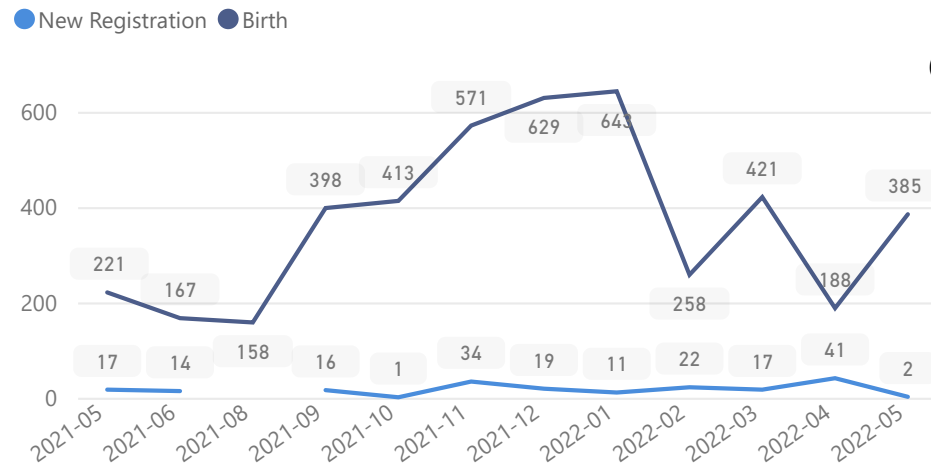

2 %
1,468

Total Refugees

76,724

Total Asylum-Seekers

41

Female

52 %
39,027

Youth 15-24

29 %
21,857

Zones - Top 10

Level3	HHs	Individuals
Ranch 1	5,969	38,385
Ranch 37	5,040	36,732
Zone VII	12	29
Zone I	4	17
Zone 8	1	7
Zone II	3	7
Zone IV	4	6
Zone 1	1	4
Zone 3	1	3
Zone 6	2	2

Country of Origin

Country of Origin	Total
South Sudan	74,383
Democratic Republic of the Congo	307
Sudan	240
Kenya	191
Burundi	43
Rwanda	26
Somalia	4

Age & Gender Breakdown

Specific Needs - Top 7

New Registration by Month

Occupation - Top 5

* Age is between 18 - 59 years for Occupation

Assistance Status