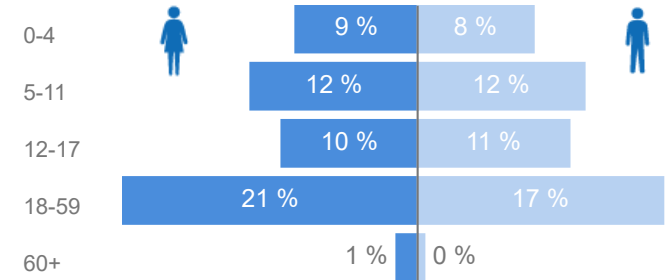

Uganda - Refugee Statistics May 2022 - Kiryandongo

Total Population

76,765

Total Households

10,874

Women and Children

82 %
61,915

Elderly

2 %
1,468

Total Refugees

76,724

Total Asylum-Seekers

41

Female

52 %
39,027

Youth 15-24

29 %
21,857

Zones - Top 10

Level3	HHs	Individuals
Ranch 1	5,969	38,385
Ranch 37	5,040	36,732
Zone VII	12	29
Zone I	4	17
Zone 8	1	7
Zone II	3	7
Zone IV	4	6
Zone 1	1	4
Zone 3	1	3
Zone 6	2	2

Country of Origin

Country of Origin	Total
South Sudan	74,383
Democratic Republic of the Congo	307
Sudan	240
Kenya	191
Burundi	43
Rwanda	26
Somalia	4

Age & Gender Breakdown

Specific Needs - Top 7

New Registration by Month

Occupation - Top 5