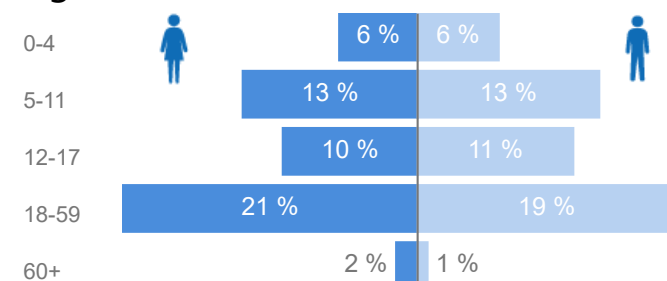

Elderly

2 %

3,054

Total Refugees

135,812

Total Asylum-Seekers

8

Female

51 %

68,480

Youth 15-24

28 %

37,438

Zones - Top 10

Level3	HHs	Individuals
Zone Vii	12,843	44,947
Zone Vi	6,657	28,374
Zone Ii	4,374	18,323
Zone I	2,738	15,484
Zone V	2,155	13,558
Zone iv	2,393	9,651
Zone Iii	1,006	4,889

Country of Origin

Country of Origin	Total
South Sudan	129,334
Democratic Republic of the Congo	5,005
Sudan	789
Rwanda	42
Burundi	18
Central African Republic	12
Eritrea	10
Kenya	10

Age & Gender Breakdown