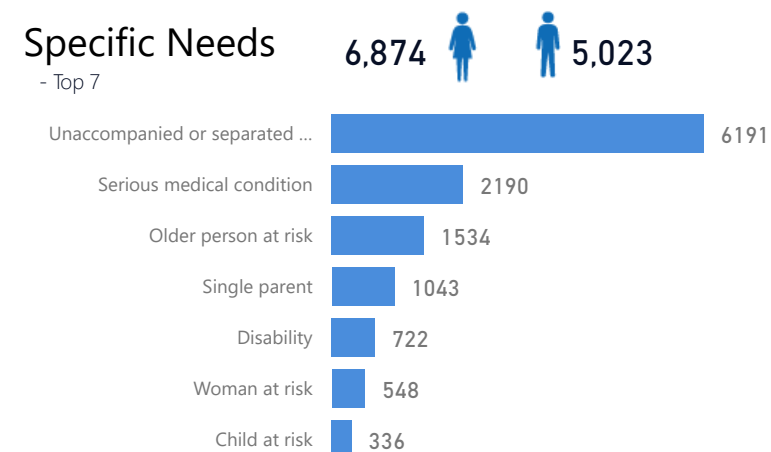

Elderly

2 %

3,054

Total Refugees

135,812

Total Asylum-Seekers

8

Female

51 %

68,480

Youth 15-24

28 %

37,438

Zones - Top 10

Level3	HHs	Individuals
Zone Vii	12,843	44,947
Zone Vi	6,657	28,374
Zone Ii	4,374	18,323
Zone I	2,738	15,484
Zone V	2,155	13,558
Zone iv	2,393	9,651
Zone Iii	1,006	4,889

Country of Origin

Country of Origin	Total
South Sudan	129,334
Democratic Republic of the Congo	5,005
Sudan	789
Rwanda	42
Burundi	18
Central African Republic	12
Eritrea	10
Kenya	10

Age & Gender Breakdown

Specific Needs - Top 7

New Registration by Month

● New Registration ● Birth

Occupation - Top 5

* Age is between 18 - 59 years for Occupation

Assistance Status