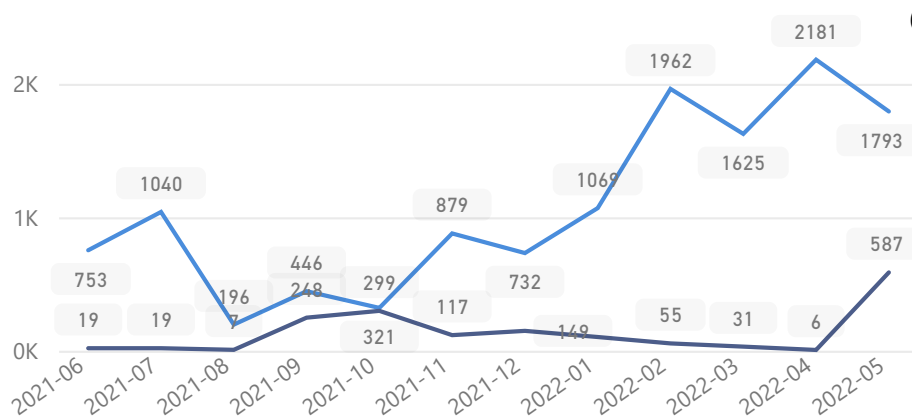

51 %

68,480

Youth 15-24

28 %

37,438

Zones - Top 10

Level3	HHs	Individuals
Zone Vii	12,843	44,947
Zone Vi	6,657	28,374
Zone Ii	4,374	18,323
Zone I	2,738	15,484
Zone V	2,155	13,558
Zone iv	2,393	9,651
Zone Iii	1,006	4,889

Country of Origin

Country of Origin	Total
South Sudan	129,334
Democratic Republic of the Congo	5,005
Sudan	789
Rwanda	42
Burundi	18
Central African Republic	12
Eritrea	10
Kenya	10

Age & Gender Breakdown

Specific Needs - Top 7

New Registration by Month

● New Registration ● Birth

Occupation - Top 5

* Age is between 18 - 59 years for Occupation

Assistance Status