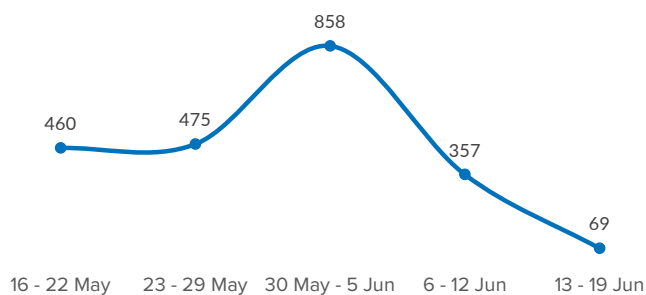

SPAIN Weekly snapshot - Week 24 (13 - 19 Jun 2022)

The charts below are based on figures from the Ministry of Interior and UNHCR estimates. All figures are provisional and subject to change

Refugees & migrants: sea and land arrivals in week 24¹

Arrivals in Spain

Western Mediterranean

Northwest African maritime (Canary Islands)

Arrivals in Spain during the last five weeks¹

Arrivals in Spain by route during the last six months²

Arrivals in Spain per month²