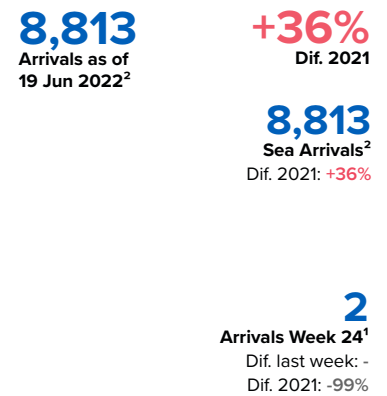

SPAIN Weekly snapshot - Week 24 (13 - 19 Jun 2022)

The charts below are based on figures from the Ministry of Interior and UNHCR estimates. All figures are provisional and subject to change

Refugees & migrants: sea and land arrivals in week 24¹

Arrivals in Spain

Western Mediterranean

Northwest African maritime (Canary Islands)

Arrivals in Spain during the last five weeks¹

Arrivals in Spain by route during the last six months²

Arrivals in Spain per month²