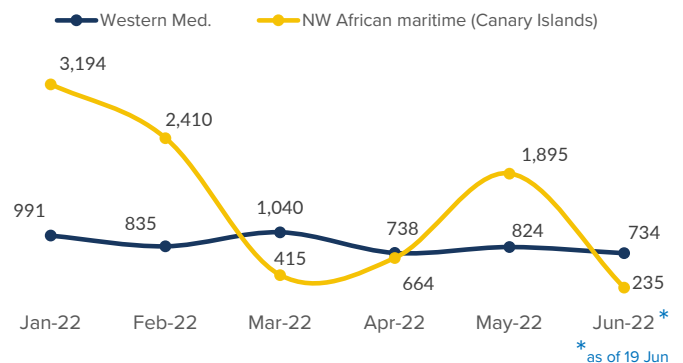

SPAIN Weekly snapshot - Week 24 (13 - 19 Jun 2022)

The charts below are based on figures from the Ministry of Interior and UNHCR estimates. All figures are provisional and subject to change

Refugees & migrants: sea and land arrivals in week 24¹

Arrivals in Spain

Western Mediterranean

Northwest African maritime (Canary Islands)

Arrivals in Spain during the last five weeks¹

Arrivals in Spain by route during the last six months²

Arrivals in Spain per month²