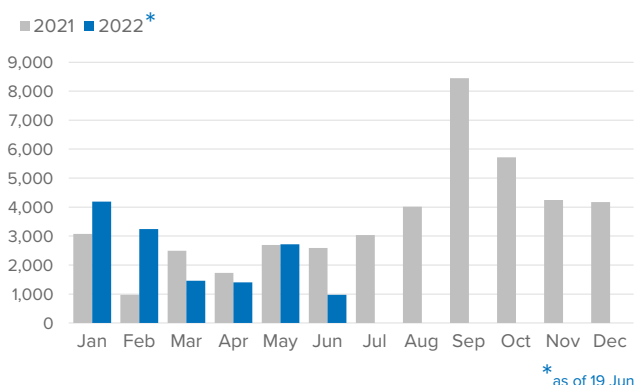

SPAIN Weekly snapshot - Week 24 (13 - 19 Jun 2022)

The charts below are based on figures from the Ministry of Interior and UNHCR estimates. All figures are provisional and subject to change

Refugees & migrants: sea and land arrivals in week 24¹

Arrivals in Spain

Western Mediterranean

Northwest African maritime (Canary Islands)

Arrivals in Spain during the last five weeks¹

Arrivals in Spain by route during the last six months²

Arrivals in Spain per month²