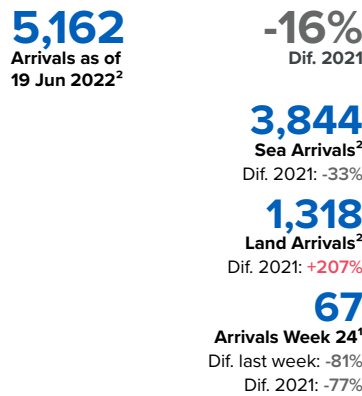

SPAIN Weekly snapshot - Week 24 (13 - 19 Jun 2022)

The charts below are based on figures from the Ministry of Interior and UNHCR estimates. All figures are provisional and subject to change

Refugees & migrants: sea and land arrivals in week 24¹

Arrivals in Spain

Western Mediterranean

Northwest African maritime (Canary Islands)

Arrivals in Spain during the last five weeks¹

Arrivals in Spain by route during the last six months²

Arrivals in Spain per month²