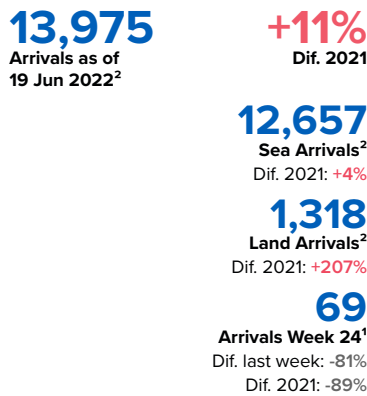

SPAIN Weekly snapshot - Week 24 (13 - 19 Jun 2022)

The charts below are based on figures from the Ministry of Interior and UNHCR estimates. All figures are provisional and subject to change

Refugees & migrants: sea and land arrivals in week 24¹

Arrivals in Spain

Western Mediterranean

Northwest African maritime (Canary Islands)

Arrivals in Spain during the last five weeks¹

Arrivals in Spain by route during the last six months²

Arrivals in Spain per month²