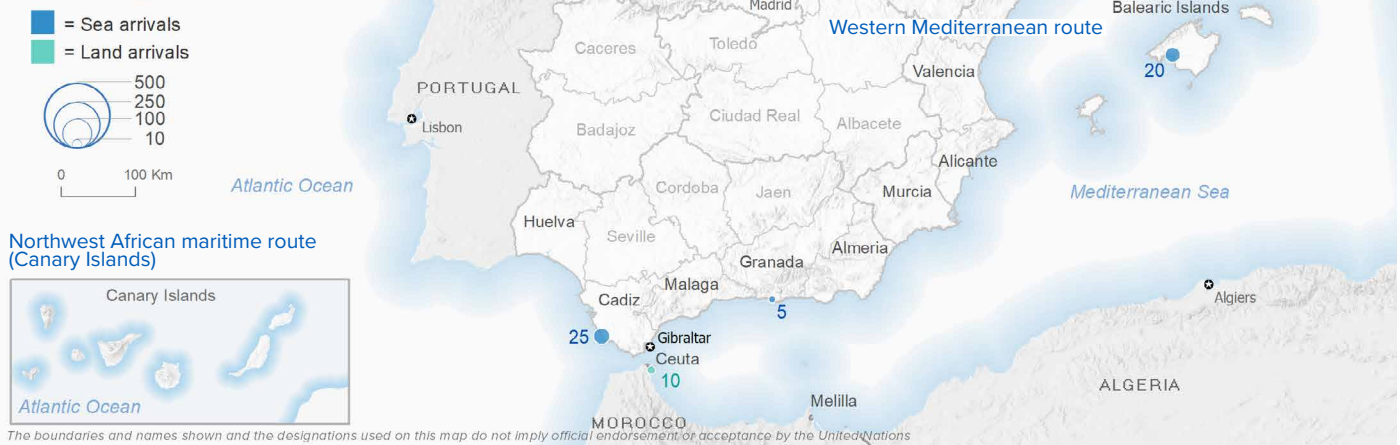

SPAIN Weekly snapshot - Week 24 (13 - 19 Jun 2022)

The charts below are based on figures from the Ministry of Interior and UNHCR estimates. All figures are provisional and subject to change

Refugees & migrants: sea and land arrivals in week 24¹

Arrivals in Spain

Western Mediterranean

Northwest African maritime (Canary Islands)

Arrivals in Spain during the last five weeks¹

Arrivals in Spain by route during the last six months²

Arrivals in Spain per month²