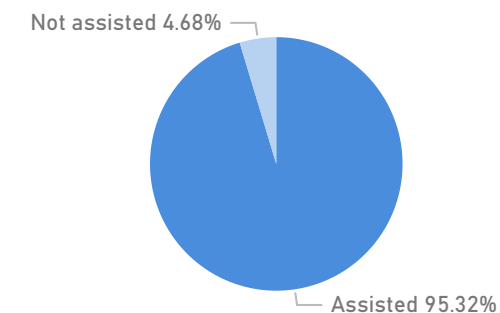

Country of Origin	Total
South Sudan	237,450
Sudan	248
Democratic Republic of the Congo	66
Kenya	6
Eritrea	5

Age & Gender Breakdown

Specific Needs - Top 7

New Registration by Month

Occupation - Top 5

Assistance Status

* Age is between 18 - 59 years for Occupation