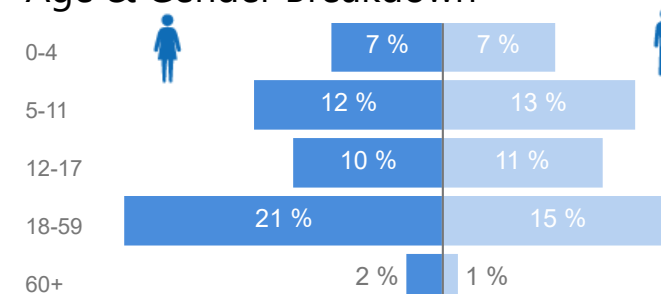

Uganda - Refugee Statistic June 2022 - Adjumani

Total Population

237,787

Total Refugees

237,695

Total Households

32,580

Total Asylum-Seekers

Country of Origin	Total
South Sudan	237,450
Sudan	248
Democratic Republic of the Congo	66
Kenya	6
Eritrea	5

Age & Gender Breakdown

Specific Needs - Top 7

New Registration by Month

Occupation - Top 5

Assistance Status

* Age is between 18 - 59 years for Occupation