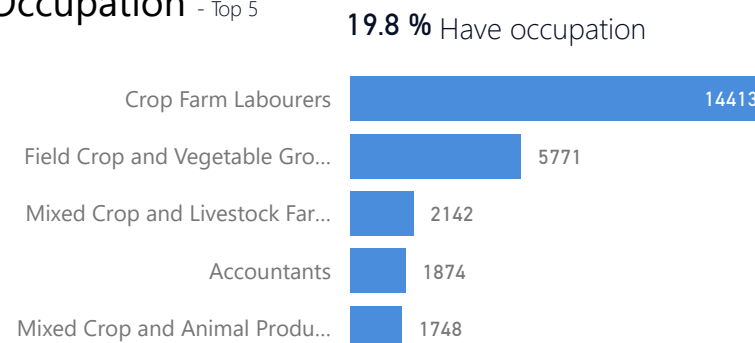

Country of Origin	Total
South Sudan	237,450
Sudan	248
Democratic Republic of the Congo	66
Kenya	6
Eritrea	5

Age & Gender Breakdown

Specific Needs - Top 7

New Registration by Month

Occupation - Top 5

Assistance Status

* Age is between 18 - 59 years for Occupation