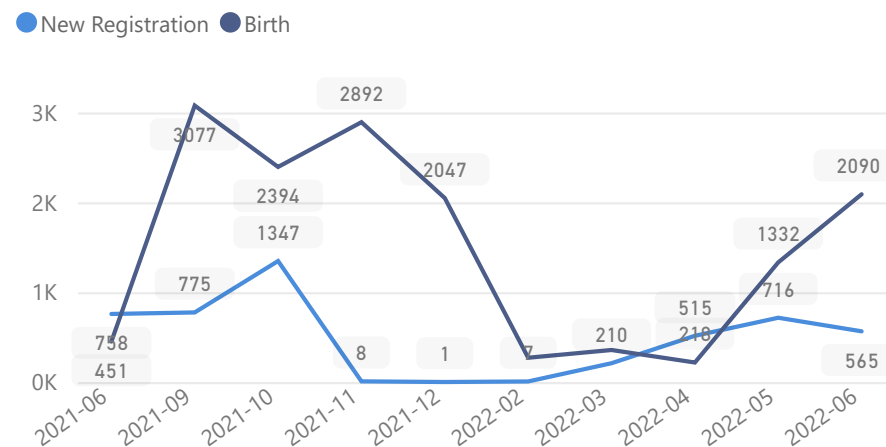

Uganda - Refugee Statistic June 2022 - Adjumani

Total Population

237,787

Total Refugees

237,695

Total Households

32,580

Total Asylum-Seekers

Country of Origin	Total
South Sudan	237,450
Sudan	248
Democratic Republic of the Congo	66
Kenya	6
Eritrea	5

Age & Gender Breakdown

Specific Needs - Top 7

New Registration by Month

Occupation - Top 5

Assistance Status

* Age is between 18 - 59 years for Occupation