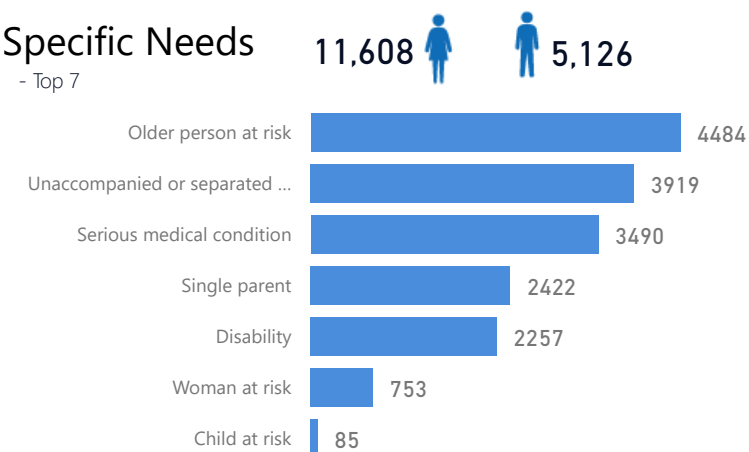

Uganda - Refugee Statistic June 2022 - Adjumani

Total Population

237,787

Total Refugees

237,695

Total Households

32,580

Total Asylum-Seekers

92

Zones Top 14

Level3	HHS	Individuals
Nyumanzi	5,138	50,379
Pagrinya	6,595	41,501
Ayilo I	3,027	29,695
Maaji II	2,874	19,058
Ayilo II	2,165	17,654
Maaji III	2,833	16,935
Boroli I	1,658	10,888
Mirieyi	985	8,639
Alere	847	8,421
Agojo	1,806	8,182
Baratuku	965	7,240
Olua I	659	5,858
Mungula I	708	5,822
Boroli II	885	5,423

Country of Origin	Total
South Sudan	237,450
Sudan	248
Democratic Republic of the Congo	66
Kenya	6
Eritrea	5

Age & Gender Breakdown

Specific Needs - Top 7

New Registration by Month

Occupation - Top 5

Assistance Status

* Age is between 18 - 59 years for Occupation