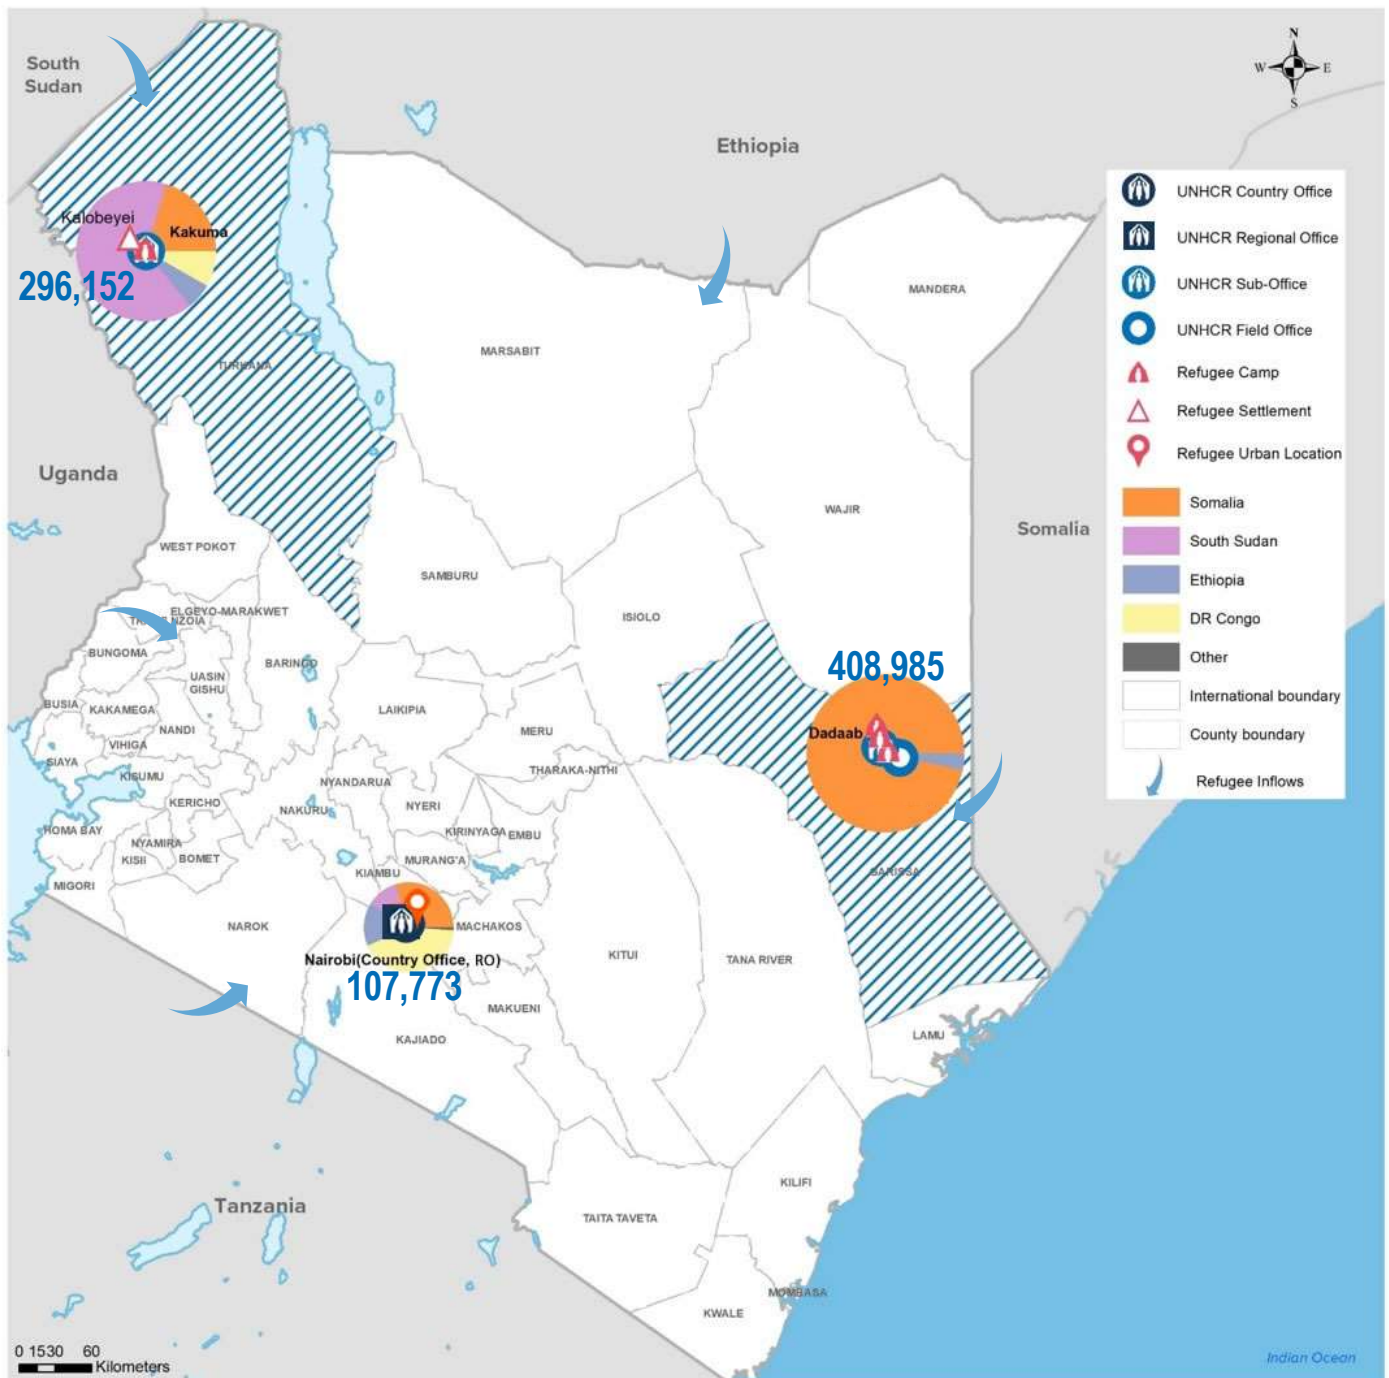

KENYA

Registered refugees and asylum-seekers

as of 31 October 2024

812,910

REGISTERED REFUGEES AND ASYLUM-SEEKERS

HOST LOCATIONS

DAADAB **408,985** 50.3%

KAKUMA **296,152** 36.4%

URBAN **107,773** 13.3%

87%
Living in camps

13%
Living in urban areas

COUNTRIES OF ORIGIN

SOMALIA	461,028	56.7%
SOUTH SUDAN	191,230	23.5%
DRC	62,637	7.7%
ETHIOPIA	41,321	5.1%
BURUNDI	32,331	4.0%
SUDAN	12,014	1.5%
UGANDA	3,990	0.5%
ERITREA	3,848	0.5%
RWANDA	2,993	0.4%
OTHERS	1,518	0.2%

DEMOGRAPHICS

age and gender

Male 51% Female 49%

60+ 3%

18-59 44%

0-17 53%

Women & Children **77%**

LEGAL STATUS

REFUGEES **73%**
ASYLUM-SEEKERS **27%**

The boundaries and names shown and the designations used on this map do not imply official endorsement or acceptance by the United Nations.