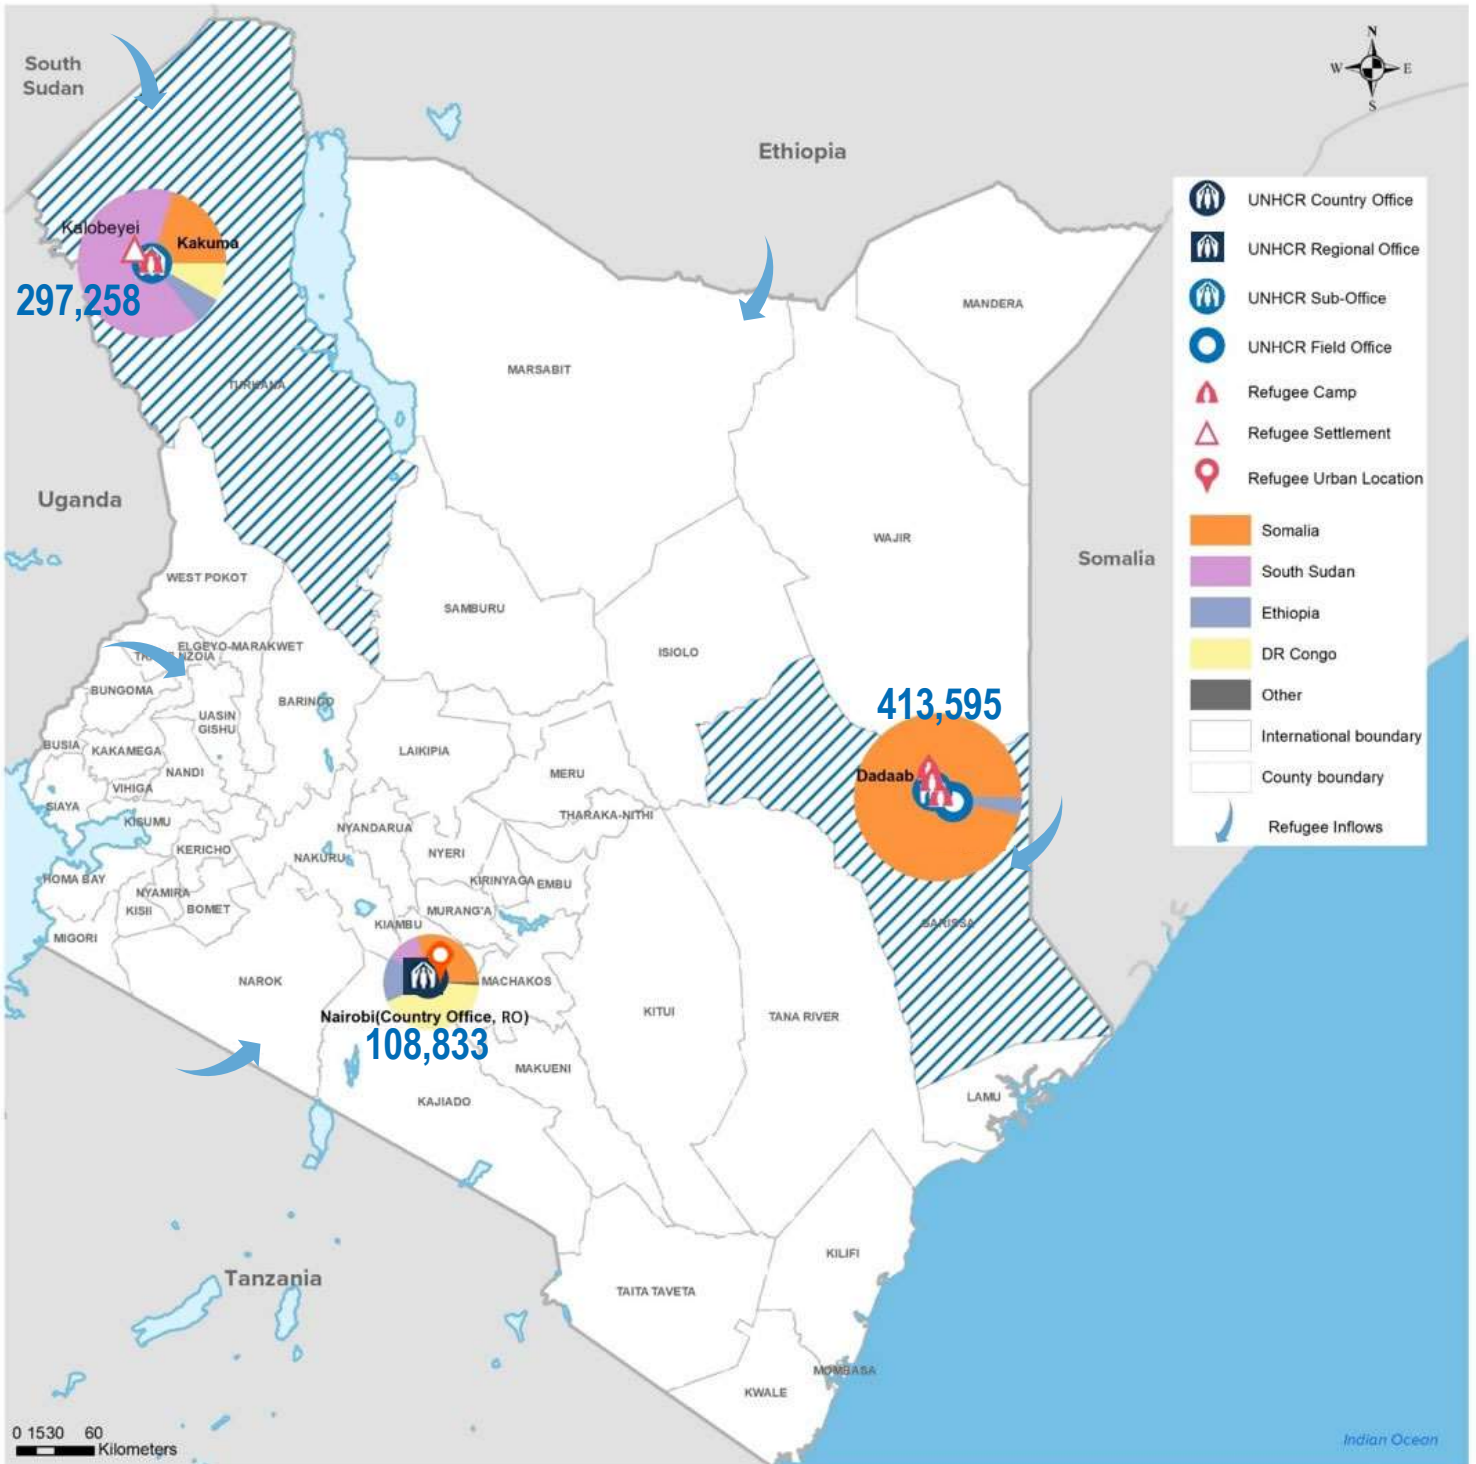

### HOST LOCATIONS

DAADAB 413,595 50.5%

KAKUMA 297,258 36.3%

URBAN 108,833 13.3%

87%  
Living in camps

13%  
Living in urban areas

### COUNTRIES OF ORIGIN

SOMALIA	465,646	56.8%
SOUTH SUDAN	192,083	23.4%
DRC	62,978	7.7%
ETHIOPIA	41,905	5.1%
BURUNDI	32,569	4.0%
SUDAN	12,047	1.5%
UGANDA	4,018	0.5%
ERITREA	3,876	0.5%
RWANDA	3,014	0.4%
OTHERS	1,550	0.2%

### DEMOGRAPHICS

age and gender

Male 51% Female 49%

60+ 3%

18-59 44%

Women & Children 77%

0-17 53%

### LEGAL STATUS

REFUGEES 73%  
ASYLUM-SEEKERS 27%

The boundaries and names shown and the designations used on this map do not imply official endorsement or acceptance by the United Nations.