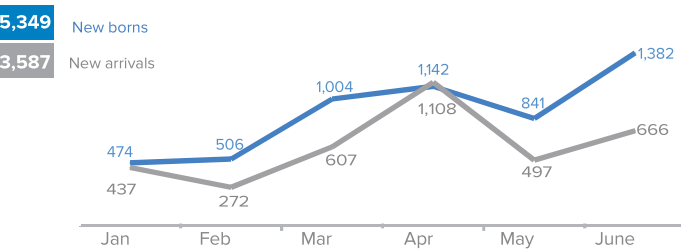

KEY FIGURES

Refugee Population

Asylum Seeker Population

Population Distribution

Demographics by age and gender breakdown

Refugees with specific needs

New registrations

Yearly population trend

Refugees and Asylum Seekers Population in South Sudan