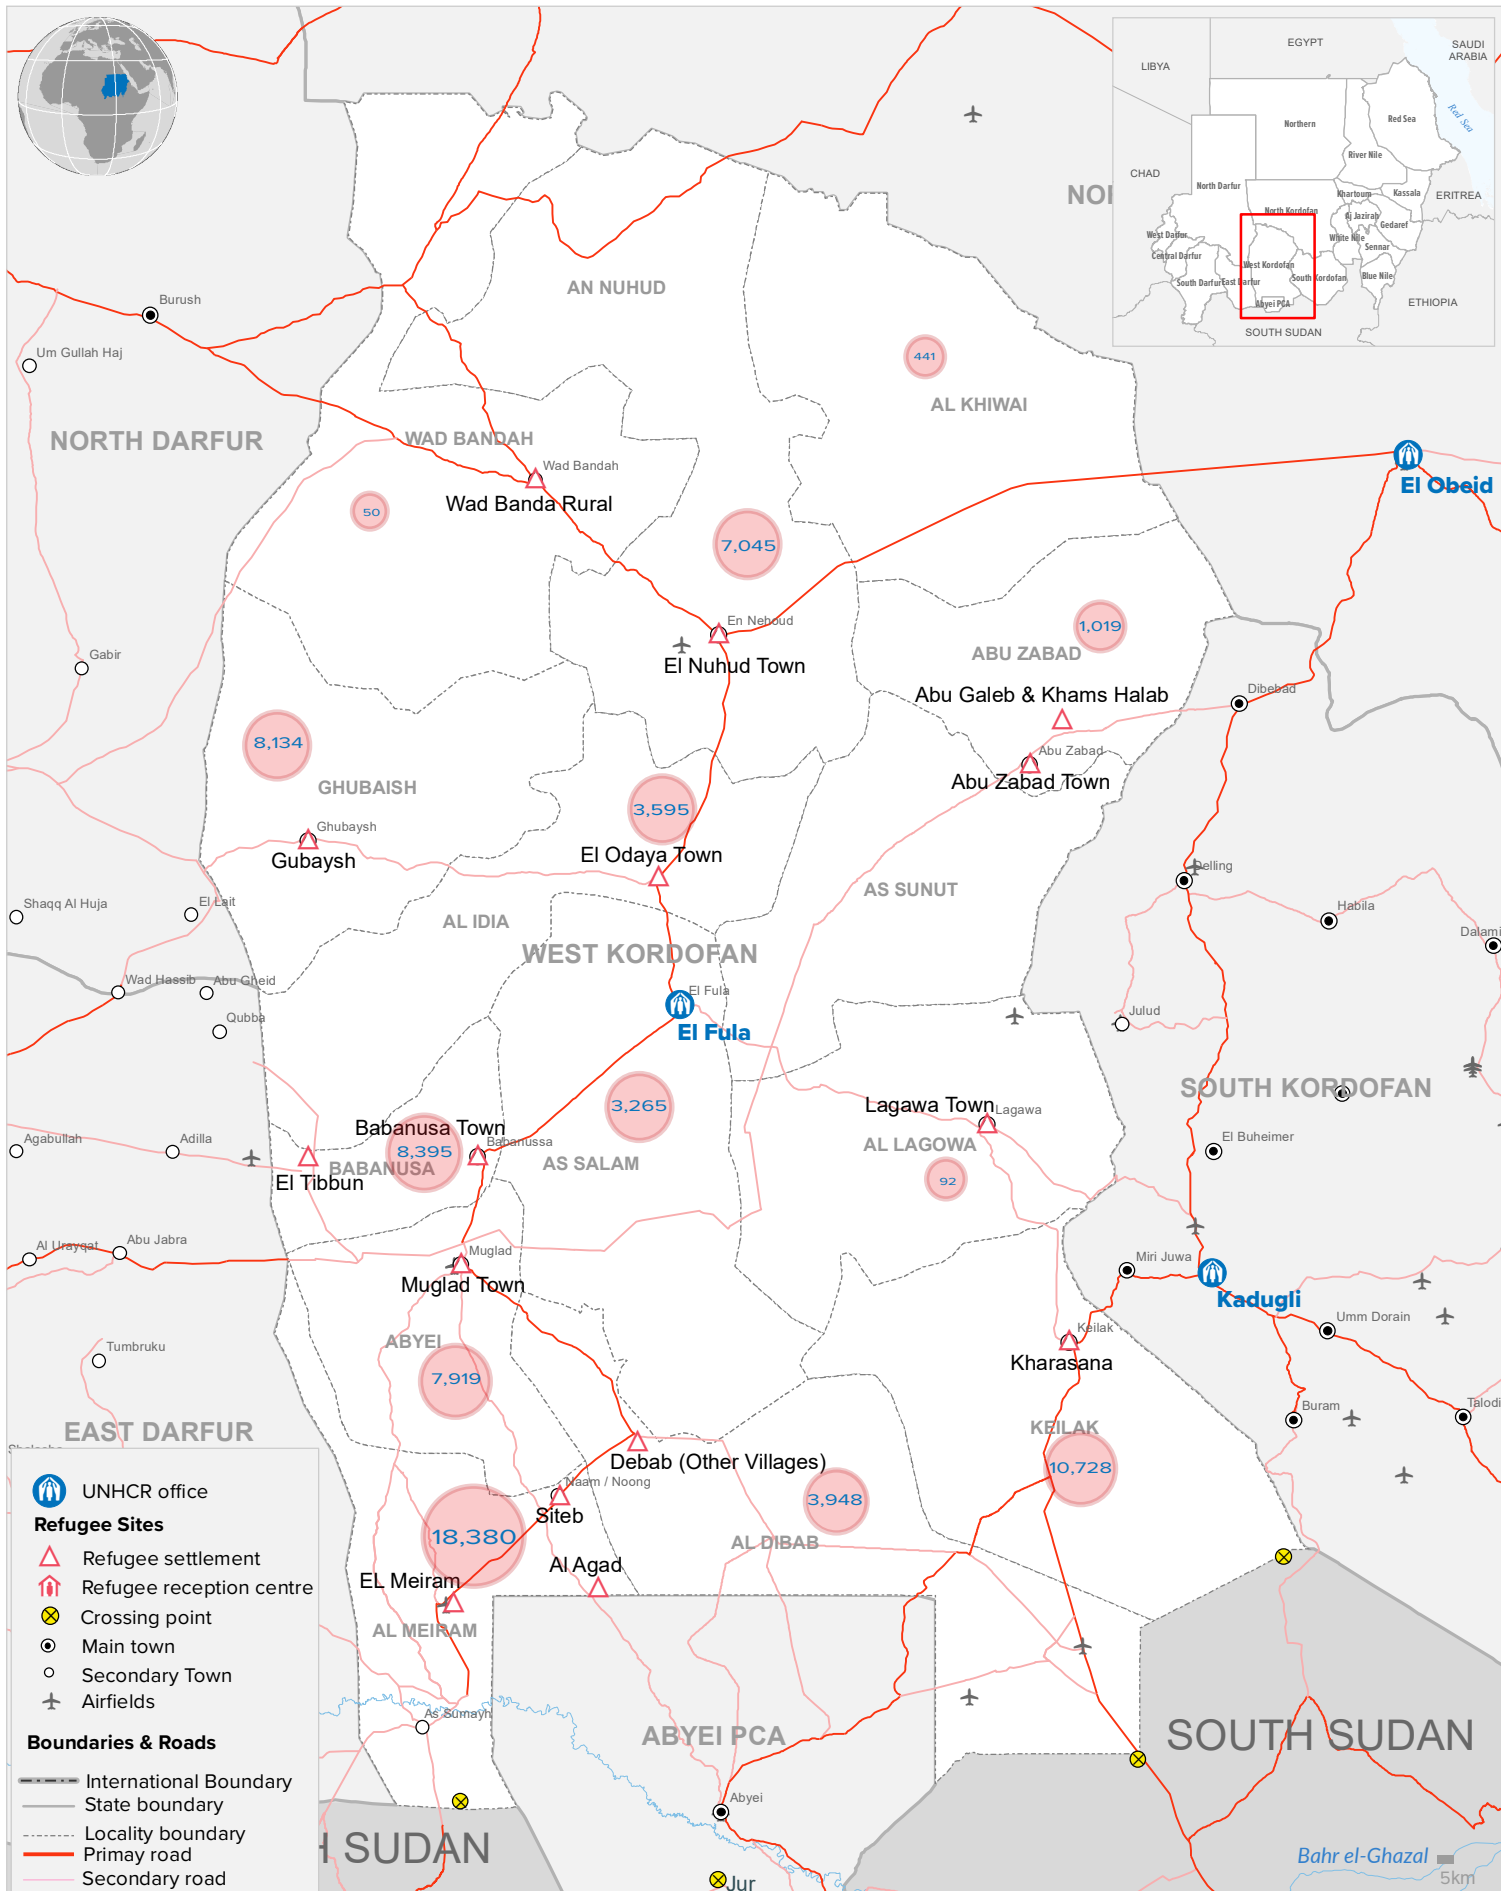

SUDAN: West Kordofan State

UNHCR Presence and Refugees Location Map

As of 30 June 2022

The depiction and use of boundaries, geographic names and related data shown on maps and included in lists, tables, documents, and databases are not warranted to be error free nor do they necessarily imply official endorsement or acceptance by the United Nations. Final status of the Abyei area is not yet determined.

Sources: Boundary (CBS, FGC, NIC) Geodata: UNHCR, OCHA. Author: UNHCR Feedback: UNCHR - Sudan, Information Management Unit - SUDKHM@unhcr.org | ITUA@unhcr.org