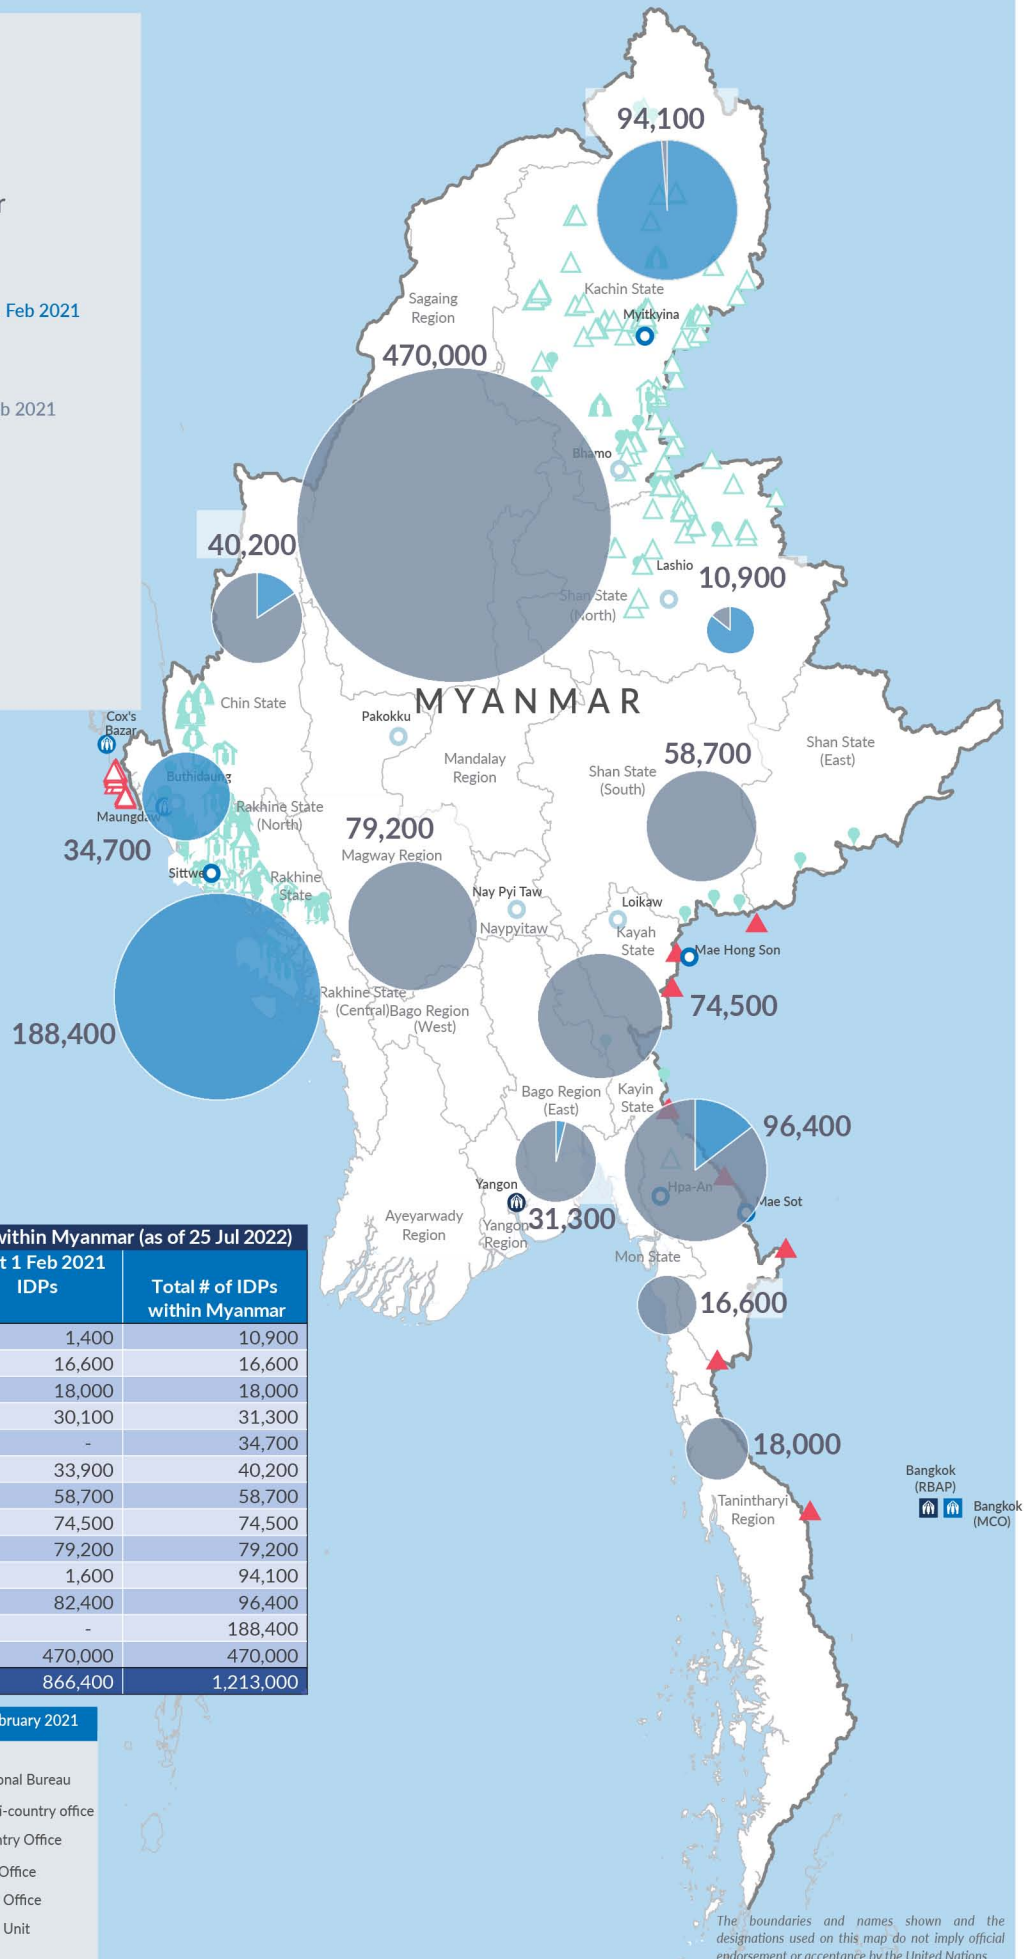

Key figures

Estimated # of IDPs **866,400**
 Estimated # of displaced to neighbouring countries **41,900**

Estimated displacement figures by Month

*52,000 persons are displaced by armed conflict in neighbouring Kayah State while 6,700 persons are displaced by inter-EAO conflict between SSPP and RCSS
 **Number may fluctuate in Sagaing Region due to the uncertain situation and difficulties in accessing precise figures
 ***Estimates by UNHCR
 ****Estimates by Tak Border Command Center (TBCC)
 *****Range of figures was used while data collection was in progress

Estimated internal displacement within Myanmar since 1 February 2021 (rounded to the nearest hundred)

Estimated displacement to neighbouring countries since 1 February 2021, who remain displaced (rounded to the nearest hundred)

The boundaries and names shown and the designations used on this map do not imply official endorsement or acceptance by the United Nations

Key figures

1,213,000

Estimated total IDPs within Myanmar

346,600
 Estimated # of IDPs displaced prior to 1 Feb 2021
 (As of 31 December, 2021)

866,400
 Estimated # of IDPs displaced post 1 Feb 2021
 (As of 25 Jul, 2022)

 Prior to 1 Feb 2021

 Post 1 Feb 2021

Estimated internal displacement within Myanmar Pre+Post 1 February 2021
 (rounded to the nearest hundred)