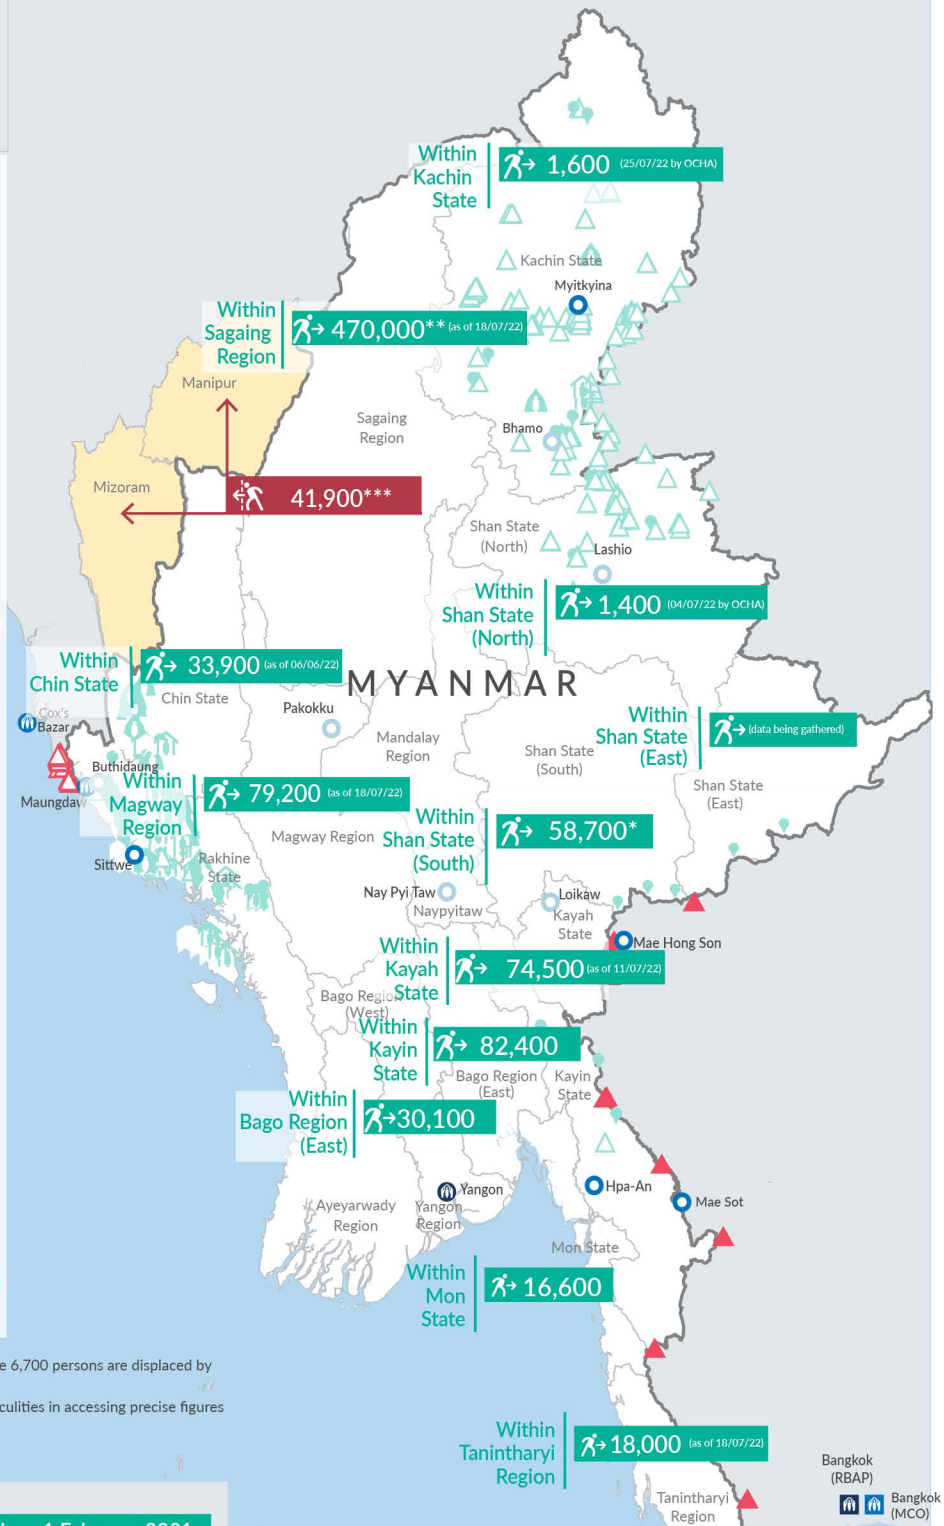

Key figures

Estimated # of IDPs **866,400**
 Estimated # of displaced to neighbouring countries **41,900**

Estimated displacement figures by Month

*52,000 persons are displaced by armed conflict in neighbouring Kayah State while 6,700 persons are displaced by inter-EAO conflict between SSPP and RCSS
 **Number may fluctuate in Sagaing Region due to the uncertain situation and difficulties in accessing precise figures
 ***Estimates by UNHCR
 ****Estimates by Tak Border Command Center (TBCC)
 *****Range of figures was used while data collection was in progress

Estimated internal displacement within Myanmar since 1 February 2021 (rounded to the nearest hundred)

Estimated displacement to neighbouring countries since 1 February 2021, who remain displaced (rounded to the nearest hundred)

The boundaries and names shown and the designations used on this map do not imply official endorsement or acceptance by the United Nations

Key figures

1,213,000

Estimated total IDPs within Myanmar

346,600
 Estimated # of IDPs displaced prior to 1 Feb 2021
 (As of 31 December, 2021)

866,400
 Estimated # of IDPs displaced post 1 Feb 2021
 (As of 25 Jul, 2022)

 Prior to 1 Feb 2021

 Post 1 Feb 2021

Estimated internal displacement within Myanmar Pre+Post 1 February 2021
 (rounded to the nearest hundred)