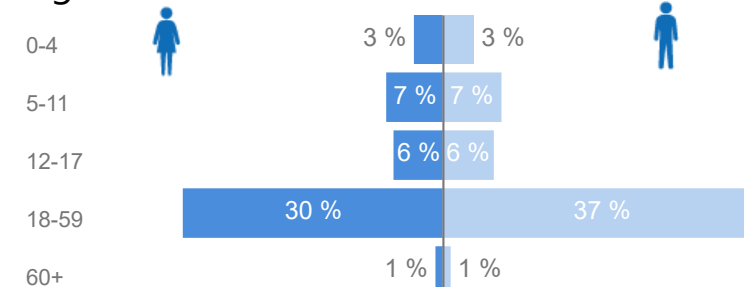

Uganda - Refugee Statistics July 2022 - Kampala

Total Population

120,518

Total Refugees

92,099

Total Households

70,352

Total Asylum-Seekers

28,419

Women and Children

61 %

73,904

Female

46 %

55,683

Elderly

1 %

1,804

Youth 15-24

26 %

31,929

Zones

Level3	HHs	Individuals
Kampala Central	28,049	39,821
Makindye Division	18,095	37,947
Rubaga Division	11,256	22,795
Nakawa	846	2,133
Kawempe Division	438	1,387
Kawempe Div	810	1,347
Makerere University	193	275
Ssabagabo-Makindye	57	191
Nansana	57	140

Country of Origin - Top 10

Country of Origin	Total
Somalia	48,188
Democratic Republic of the Congo	27,293
Eritrea	24,285
South Sudan	6,205
Burundi	5,372
Ethiopia	4,240
Rwanda	2,335
Sudan	2,097
Pakistan	239
Türkiye	78

Occupation - Top 5

5.6 % Have occupation

Tailors, Dressmakers, Furriers a...	473
Commercial Sales Representati...	431
Business Services and Adminis...	343
Field Crop and Vegetable Gro...	286
Religious Professionals	251

* Age is between 18 - 59 years for Occupation

Age & Gender Breakdown