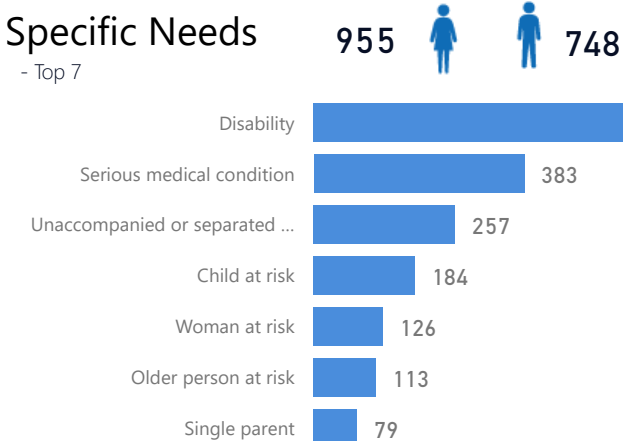

Specific Needs - Top 7