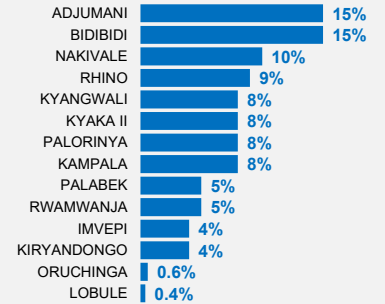

Refugees per settlement

LEGEND

- △ Refugee settlement
- ★ Capital city
- District boundary

Source countries of refugees

- South Sudan
- DR Congo
- Somalia
- Burundi
- Rwanda
- Other nationalities

The boundaries and names shown and the designations used on this map do not imply official endorsement or acceptance by the United Nations.

*Oruchinga and Lobule symbols not to scale

Population data: proGres (OPM)

Author: UNHCR Representation in Uganda

Feedback: ugakaimug@unhcr.org

For more info, please visit: www.ugandarefugees.org