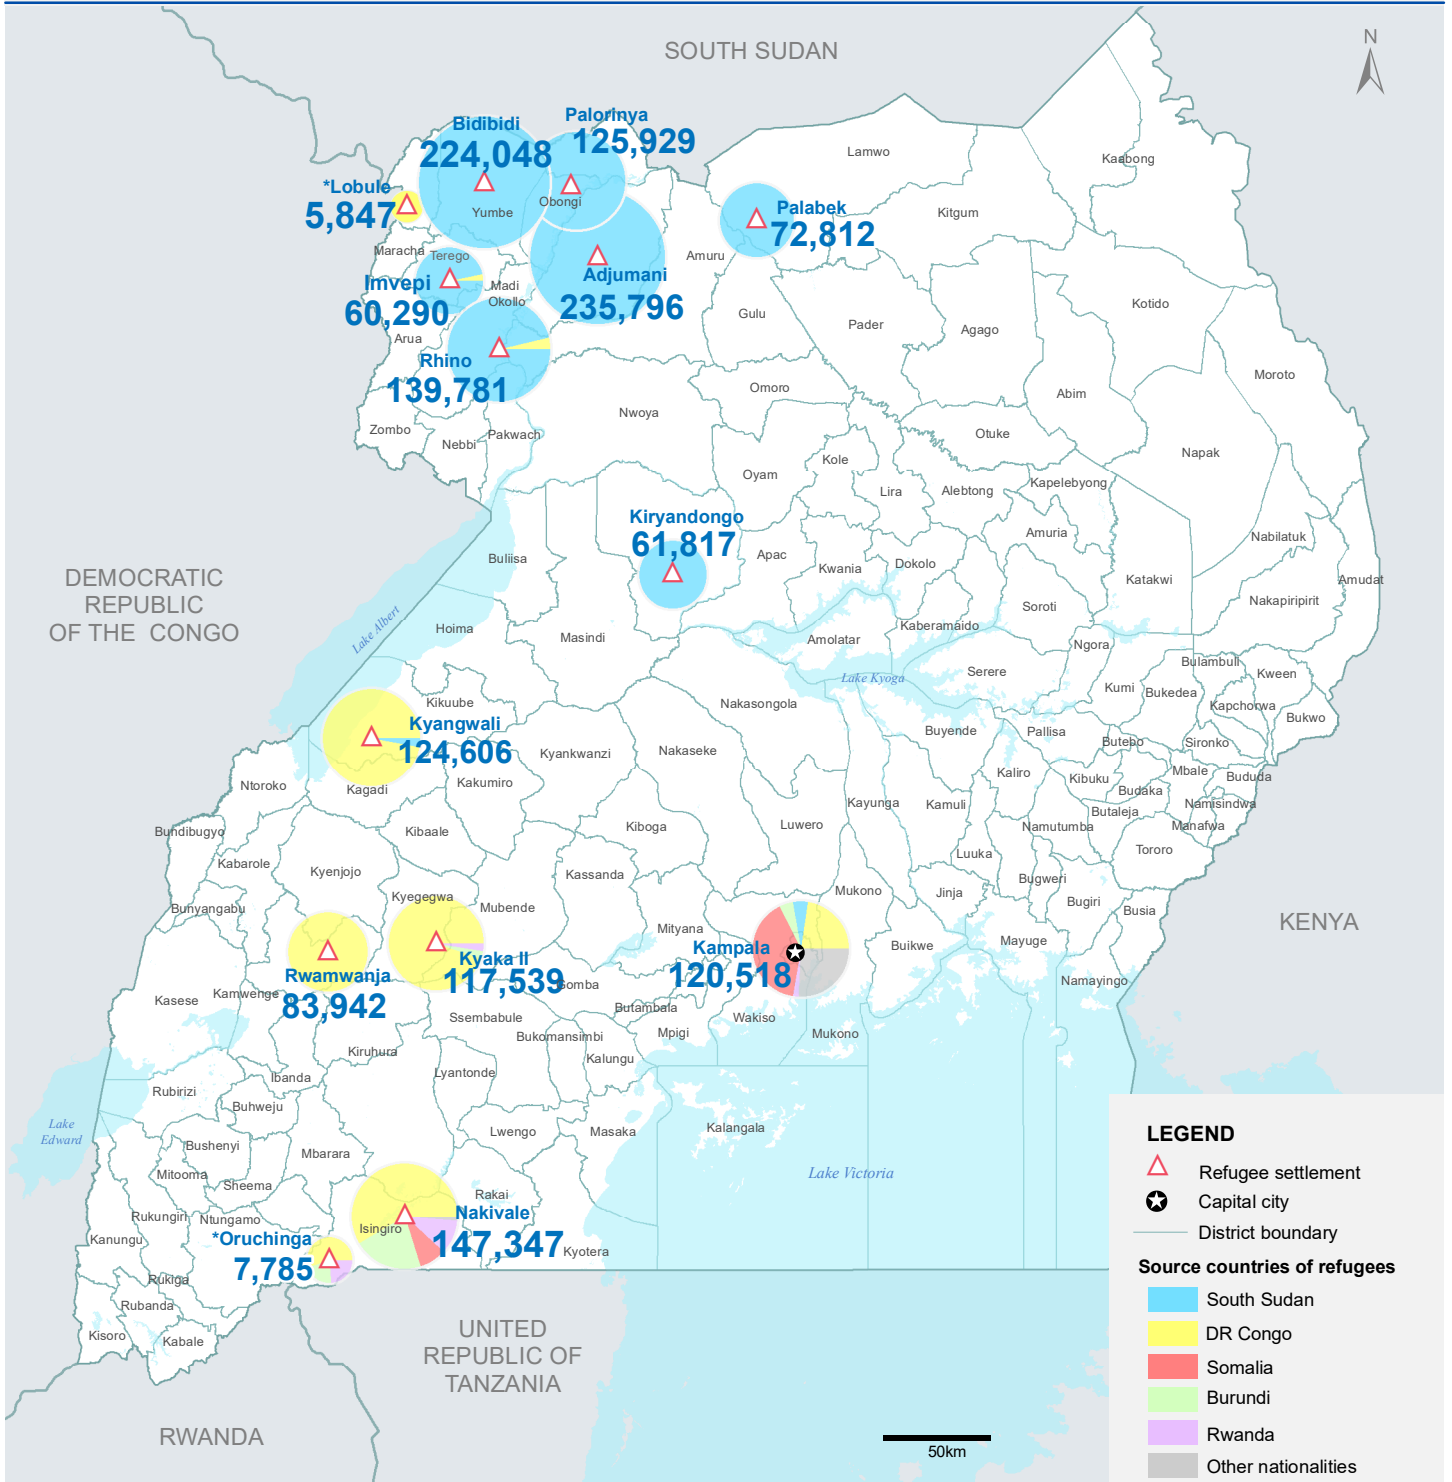

## Uganda Refugee Response

31 July 2022

Total refugees and asylum-seekers  
**1,528,057**

### Countries of origin

#### LEGEND

- △ Refugee settlement
- ★ Capital city
- District boundary

#### Source countries of refugees

- South Sudan
- DR Congo
- Somalia
- Burundi
- Rwanda
- Other nationalities

The boundaries and names shown and the designations used on this map do not imply official endorsement or acceptance by the United Nations.