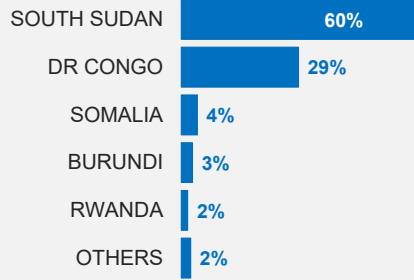

Refugees and Asylum-Seekers in Uganda

Uganda Refugee Response

31 July 2022

Total refugees and asylum-seekers
1,528,057

Countries of origin