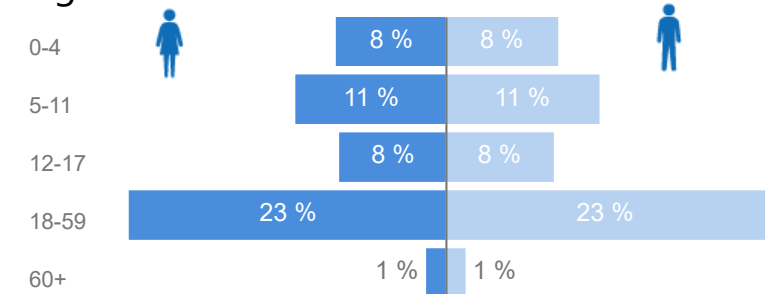

Uganda - Refugee Statistics July 2022 - Nakivale

Total Population
147,347

Total Refugees
143,451

Total Households
40,906

Total Asylum-Seekers
3,896

Zones

Level3	HHs	Individuals
Base Camp	22,397	76,660
Rubondo	13,118	48,551
Juru	6,242	24,810

Country of Origin

Country of Origin	Total
Democratic Republic of the Congo	86,234
Burundi	31,329
Rwanda	15,401
Somalia	12,185
Eritrea	1,145
Ethiopia	784
South Sudan	209
Kenya	22
Sudan	15
United Republic of Tanzania	7
Congo, Republic of the	6
Senegal	5
Yemen	3
Palestine	1
Zambia	1

Age & Gender Breakdown

Women and Children
77 %
113,633

Female
50 %
73,516

Elderly
2 %
3,663

Youth 15-24
22 %
32,438

Specific Needs - Top 7

New Registration by Month

Occupation - Top 5

* Age is between 18 - 59 years for Occupation

Assistance Status