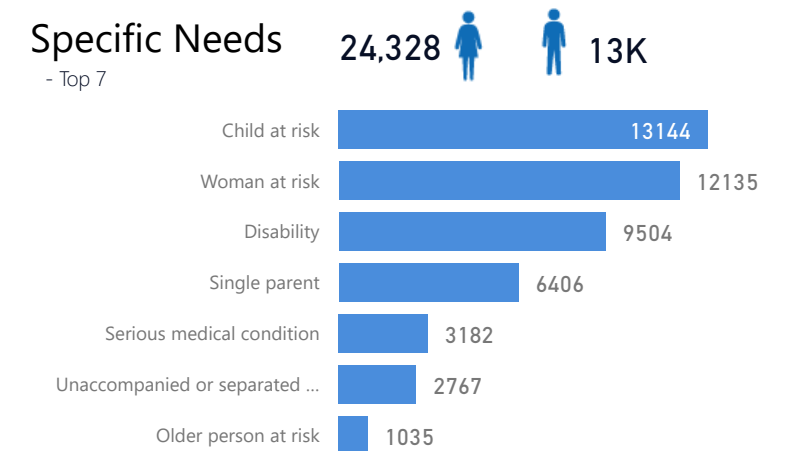

Uganda - Refugee Statistics July 2022 - Nakivale

Total Population
147,347

Total Refugees
143,451

Total Households
40,906

Total Asylum-Seekers
3,896

Zones

Level3	HHs	Individuals
Base Camp	22,397	76,660
Rubondo	13,118	48,551
Juru	6,242	24,810

Country of Origin

Country of Origin	Total
Democratic Republic of the Congo	86,234
Burundi	31,329
Rwanda	15,401
Somalia	12,185
Eritrea	1,145
Ethiopia	784
South Sudan	209
Kenya	22
Sudan	15
United Republic of Tanzania	7
Congo, Republic of the	6
Senegal	5
Yemen	3
Palestine	1
Zambia	1

Age & Gender Breakdown

Women and Children
77 %
113,633

Female
50 %
73,516

Elderly
2 %
3,663

Youth 15-24
22 %
32,438

Specific Needs - Top 7

New Registration by Month

Occupation - Top 5

* Age is between 18 - 59 years for Occupation

Assistance Status