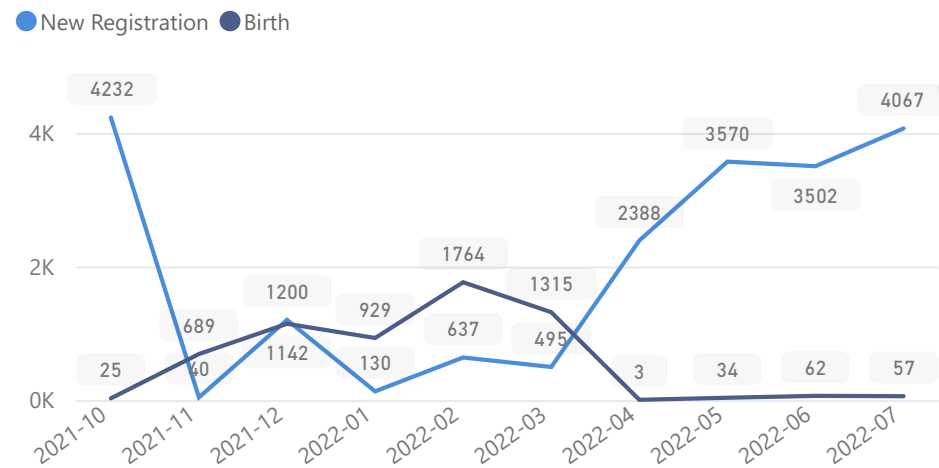

Uganda - Refugee Statistics July 2022 - Nakivale

Total Population
147,347

Total Refugees
143,451

Total Households
40,906

Total Asylum-Seekers
3,896

Zones

Level3	HHs	Individuals
Base Camp	22,397	76,660
Rubondo	13,118	48,551
Juru	6,242	24,810

Country of Origin

Country of Origin	Total
Democratic Republic of the Congo	86,234
Burundi	31,329
Rwanda	15,401
Somalia	12,185
Eritrea	1,145
Ethiopia	784
South Sudan	209
Kenya	22
Sudan	15
United Republic of Tanzania	7
Congo, Republic of the	6
Senegal	5
Yemen	3
Palestine	1
Zambia	1

Age & Gender Breakdown

Women and Children
77 %
113,633

Female
50 %
73,516

Elderly
2 %
3,663

Youth 15-24
22 %
32,438

Specific Needs - Top 7

New Registration by Month

Occupation - Top 5

* Age is between 18 - 59 years for Occupation

Assistance Status