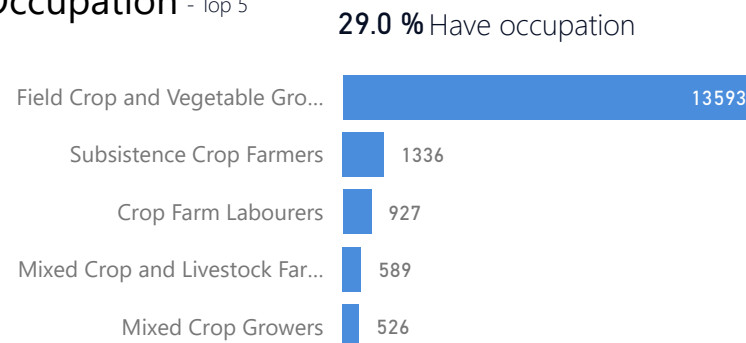

Country of Origin

Country of Origin	Total
Democratic Republic of the Congo	86,234
Burundi	31,329
Rwanda	15,401
Somalia	12,185
Eritrea	1,145
Ethiopia	784
South Sudan	209
Kenya	22
Sudan	15
United Republic of Tanzania	7
Congo, Republic of the	6
Senegal	5
Yemen	3
Palestine	1
Zambia	1

Age & Gender Breakdown

Women and Children
77 %
113,633

Female
50 %
73,516

Elderly
2 %
3,663

Youth 15-24
22 %
32,438

Specific Needs - Top 7

New Registration by Month

Occupation - Top 5

* Age is between 18 - 59 years for Occupation

Assistance Status