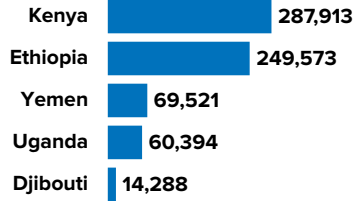

3.78 MILLION
PERSONS OF CONCERN
[SOMALIA SITUATION]

681,689
SOMALI REFUGEES AND ASYLUM-SEEKERS
hosted in neighbouring countries

2.97 MILLION
INTERNALLY DISPLACED IN SOMALIA

33,387
REFUGEES AND ASYLUM-SEEKERS
hosted in Somalia, by country of origin

As of July 2022, Somalia was host to 33,387 registered refugees and asylum seekers, mainly from Ethiopia and Yemen.

Over 92,000 Somali refugees have voluntarily returned to Somalia since December 2014 with UNHCR assistance from different countries of asylum including Kenya, Yemen, Djibouti, Libya, Tunisia and Eritrea.