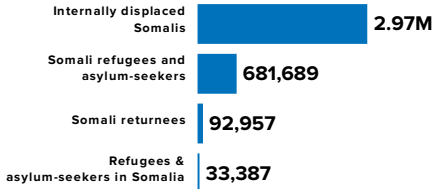

3.78 MILLION
PERSONS OF CONCERN
[SOMALIA SITUATION]

681,689
SOMALI REFUGEES AND ASYLUM-SEEKERS
hosted in neighbouring countries

2.97 MILLION
INTERNALLY DISPLACED IN SOMALIA

33,387
REFUGEES AND ASYLUM-SEEKERS
hosted in Somalia, by country of origin

As of July 2022, Somalia was host to 33,387 registered refugees and asylum seekers, mainly from Ethiopia and Yemen.

Over 92,000 Somali refugees have voluntarily returned to Somalia since December 2014 with UNHCR assistance from different countries of asylum including Kenya, Yemen, Djibouti, Libya, Tunisia and Eritrea.