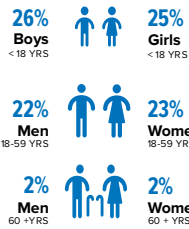

AGE AND GENDER COMPOSITION
of refugees and asylum-seekers

Estimated IDP statistics, Somalia Information Management Working Group, Jan 2021