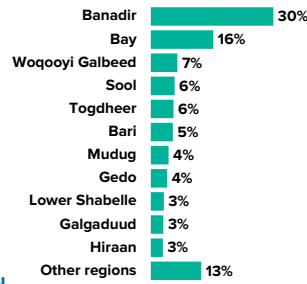

3.78 MILLION
PERSONS OF CONCERN
[SOMALIA SITUATION]

681,689
SOMALI REFUGEES AND ASYLUM-SEEKERS
hosted in neighbouring countries

2.97 MILLION
INTERNALLY DISPLACED IN SOMALIA

33,387
REFUGEES AND ASYLUM-SEEKERS
hosted in Somalia, by country of origin

As of July 2022, Somalia was host to 33,387 registered refugees and asylum seekers, mainly from Ethiopia and Yemen.

Over 92,000 Somali refugees have voluntarily returned to Somalia since December 2014 with UNHCR assistance from different countries of asylum including Kenya, Yemen, Djibouti, Libya, Tunisia and Eritrea.