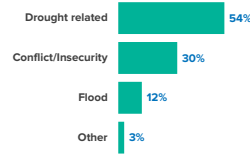

As of July 2022, Somalia was host to 33,387 registered refugees and asylum seekers, mainly from Ethiopia and Yemen.

Over 92,000 Somali refugees have voluntarily returned to Somalia since December 2014 with UNHCR assistance from different countries of asylum including Kenya, Yemen, Djibouti, Libya, Tunisia and Eritrea.

AGE AND GENDER COMPOSITION
of refugees and asylum-seekers

Estimated IDP statistics, Somalia Information Management Working Group, Jan 2021

REASONS FOR DISPLACEMENT

92,957
SOMALI REFUGEE RETURNNEES
UNHCR-assisted returns