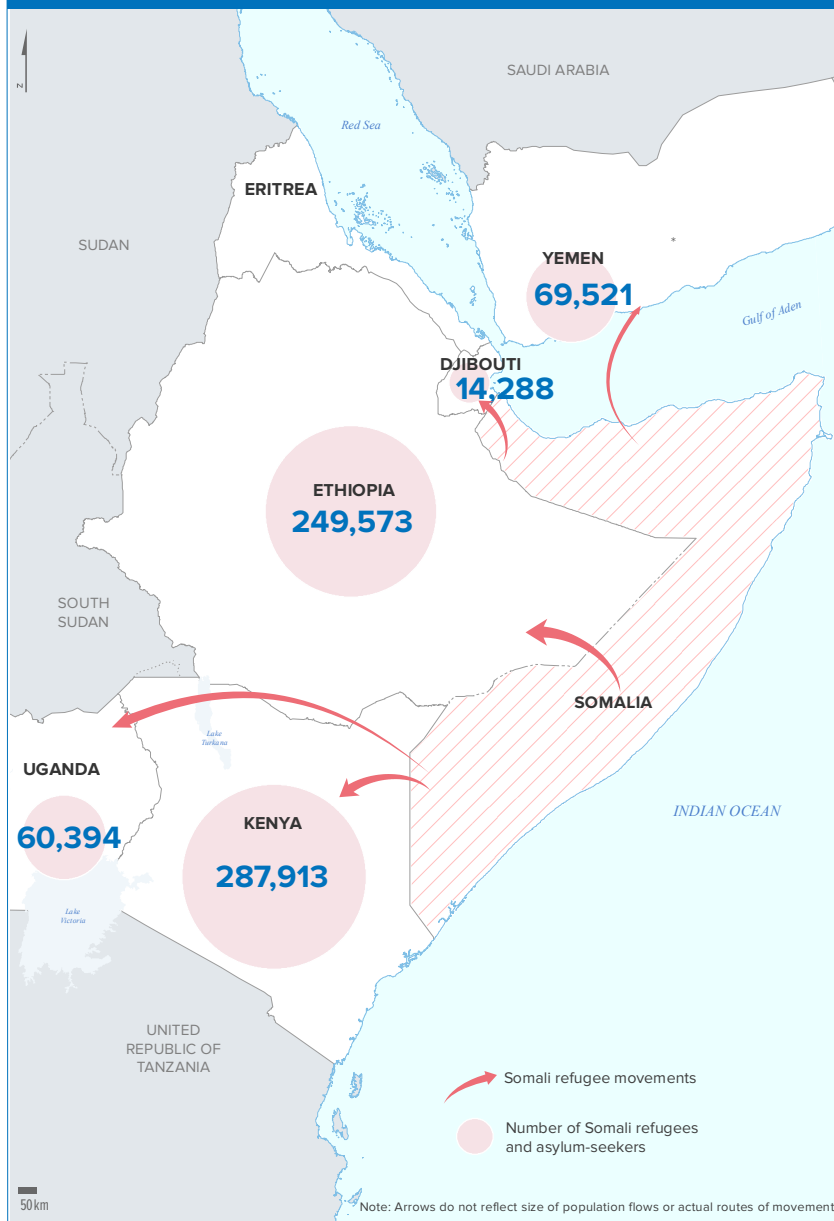

3.78 MILLION
PERSONS OF CONCERN
[SOMALIA SITUATION]

681,689
SOMALI REFUGEES AND ASYLUM-SEEKERS
hosted in neighbouring countries

2.97 MILLION
INTERNALLY DISPLACED IN SOMALIA

33,387
REFUGEES AND ASYLUM-SEEKERS
hosted in Somalia, by country of origin

As of July 2022, Somalia was host to 33,387 registered refugees and asylum seekers, mainly from Ethiopia and Yemen.

Over 92,000 Somali refugees have voluntarily returned to Somalia since December 2014 with UNHCR assistance from different countries of asylum including Kenya, Yemen, Djibouti, Libya, Tunisia and Eritrea.

AGE AND GENDER COMPOSITION
of refugees and asylum-seekers

Estimated IDP statistics, Somalia Information Management Working Group, Jan 2021

REASONS FOR DISPLACEMENT

92,957
SOMALI REFUGEE RETURNNEES
UNHCR-assisted returns

SOMALIS displaced into neighbouring countries

Population of concern to UNHCR in SOMALIA

2.97 MILLION
INTERNALLY DISPLACED PERSONS

92,957
SOMALI REFUGEE RETURNNEES
[2014 - 2022]

33,387
REFUGEES AND ASYLUM-SEEKERS