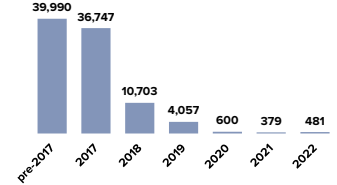

3.78 MILLION
PERSONS OF CONCERN
[SOMALIA SITUATION]

681,689
SOMALI REFUGEES AND ASYLUM-SEEKERS
hosted in neighbouring countries

2.97 MILLION
INTERNALLY DISPLACED IN SOMALIA

33,387
REFUGEES AND ASYLUM-SEEKERS
hosted in Somalia, by country of origin

As of July 2022, Somalia was host to 33,387 registered refugees and asylum seekers, mainly from Ethiopia and Yemen.

Over 92,000 Somali refugees have voluntarily returned to Somalia since December 2014 with UNHCR assistance from different countries of asylum including Kenya, Yemen, Djibouti, Libya, Tunisia and Eritrea.

AGE AND GENDER COMPOSITION
of refugees and asylum-seekers

Estimated IDP statistics, Somalia Information Management Working Group, Jan 2021

REASONS FOR DISPLACEMENT

92,957
SOMALI REFUGEE RETURNNEES
UNHCR-assisted returns