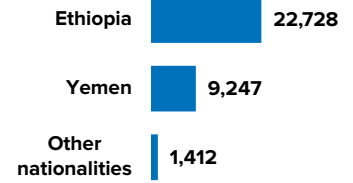

3.78 MILLION
PERSONS OF CONCERN
[SOMALIA SITUATION]

681,689
SOMALI REFUGEES AND ASYLUM-SEEKERS
hosted in neighbouring countries

2.97 MILLION
INTERNALLY DISPLACED IN SOMALIA

33,387
REFUGEES AND ASYLUM-SEEKERS
hosted in Somalia, by country of origin

As of July 2022, Somalia was host to 33,387 registered refugees and asylum seekers, mainly from Ethiopia and Yemen.

Over 92,000 Somali refugees have voluntarily returned to Somalia since December 2014 with UNHCR assistance from different countries of asylum including Kenya, Yemen, Djibouti, Libya, Tunisia and Eritrea.