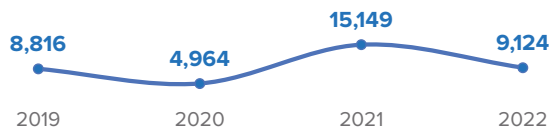

KEY FIGURES

9,124

Total Individuals repatriated since January 2022

1,660

Individuals repatriated within Southern Africa Region since January 2022

7,464

Individuals repatriated from Southern Africa Region to other countries outside of the region since January 2022

MAP OF VOLUNTARY REPATRIATION WHERE THE FLOW INVOLVE 5 POCs OR MORE

VOLREP* WHERE THE FLOW INVOLVE 5 POCs OR MORE

TRENDS

MONTHLY REPATRIATION SINCE JANUARY

ANNUAL REPATRIATION SINCE 2019

PoCs* Repatriated

of PoCs repatriated