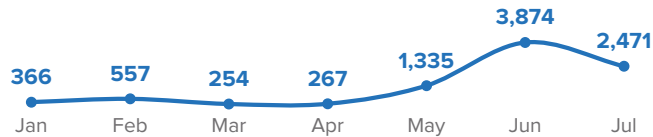

KEY FIGURES

9,124

Total Individuals repatriated since January 2022

1,660

Individuals repatriated within Southern Africa Region since January 2022

7,464

Individuals repatriated from Southern Africa Region to other countries outside of the region since January 2022

MAP OF VOLUNTARY REPATRIATION WHERE THE FLOW INVOLVE 5 POCs OR MORE

VOLREP* WHERE THE FLOW INVOLVE 5 POCs OR MORE

TRENDS

MONTHLY REPATRIATION SINCE JANUARY

ANNUAL REPATRIATION SINCE 2019

PoCs* Repatriated

of PoCs repatriated