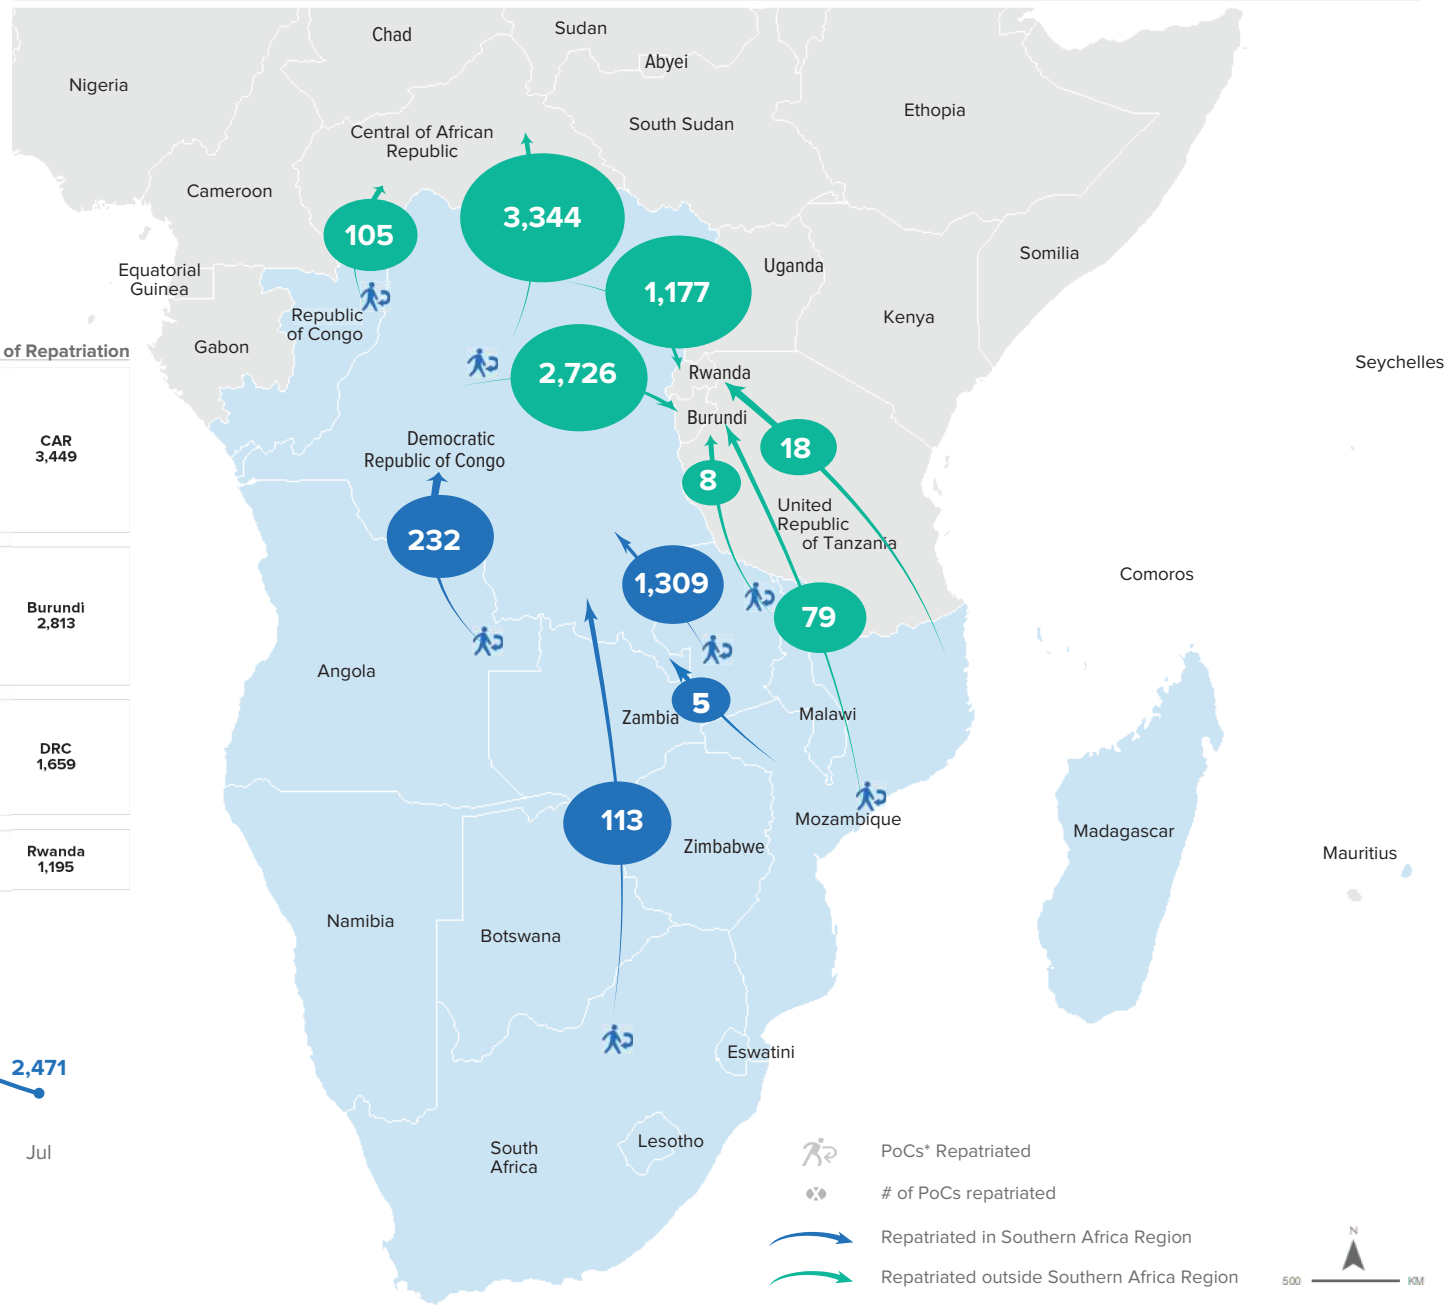

KEY FIGURES

9,124

Total Individuals repatriated since January 2022

1,660

Individuals repatriated within Southern Africa Region since January 2022

7,464

Individuals repatriated from Southern Africa Region to other countries outside of the region since January 2022

MAP OF VOLUNTARY REPATRIATION WHERE THE FLOW INVOLVE 5 POCs OR MORE

VOLREP* WHERE THE FLOW INVOLVE 5 POCs OR MORE

TRENDS

MONTHLY REPATRIATION SINCE JANUARY

ANNUAL REPATRIATION SINCE 2019

PoCs* Repatriated

of PoCs repatriated

Repatriated in Southern Africa Region

Repatriated outside Southern Africa Region

The boundaries and names shown and the designations used on this map do not imply official endorsement or acceptance by the United Nations

*VolRep = Voluntary Repatriation PoCs = Persons of Concern

Source : UNHCR PRIMES Author : DIMA/RBSA Data sources: UNHCR PRIMES. For more information or to contribute, please contact UNHCR RBSA DIMA (rsarbdima@unhcr.org)