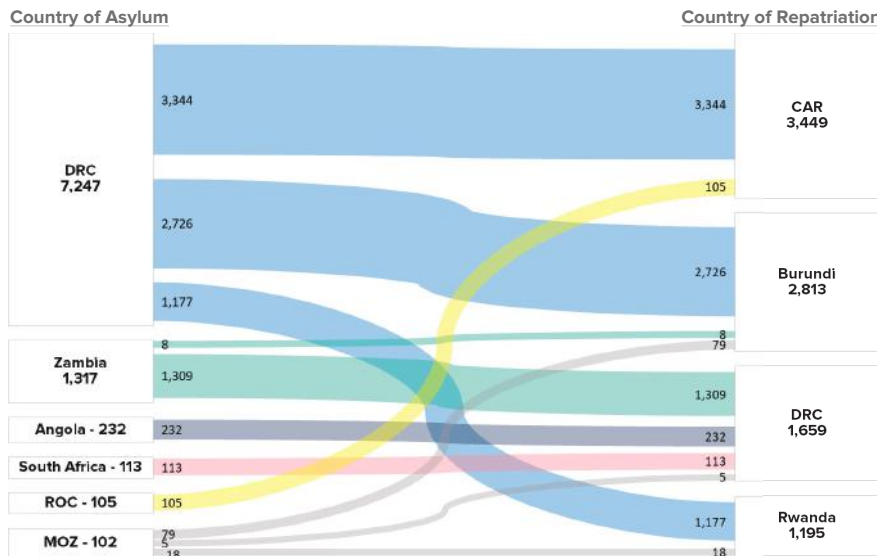

KEY FIGURES

9,124

Total Individuals repatriated since January 2022

1,660

Individuals repatriated within Southern Africa Region since January 2022

7,464

Individuals repatriated from Southern Africa Region to other countries outside of the region since January 2022

MAP OF VOLUNTARY REPATRIATION WHERE THE FLOW INVOLVE 5 POCs OR MORE

VOLREP* WHERE THE FLOW INVOLVE 5 POCs OR MORE

TRENDS

MONTHLY REPATRIATION SINCE JANUARY

ANNUAL REPATRIATION SINCE 2019

PoCs* Repatriated

of PoCs repatriated

Repatriated in Southern Africa Region

Repatriated outside Southern Africa Region

The boundaries and names shown and the designations used on this map do not imply official endorsement or acceptance by the United Nations