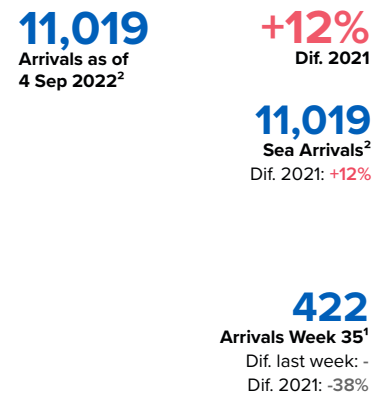

SPAIN Weekly snapshot - Week 35 (29 Aug - 4 Sep 2022)

The charts below are based on figures from the Ministry of Interior and UNHCR estimates. All figures are provisional and subject to change

Refugees & migrants: sea and land arrivals in week 35¹

Arrivals in Spain

Western Mediterranean

Northwest African maritime (Canary Islands)

Arrivals in Spain during the last five weeks¹

Arrivals in Spain by route during the last six months²

Arrivals in Spain per month²