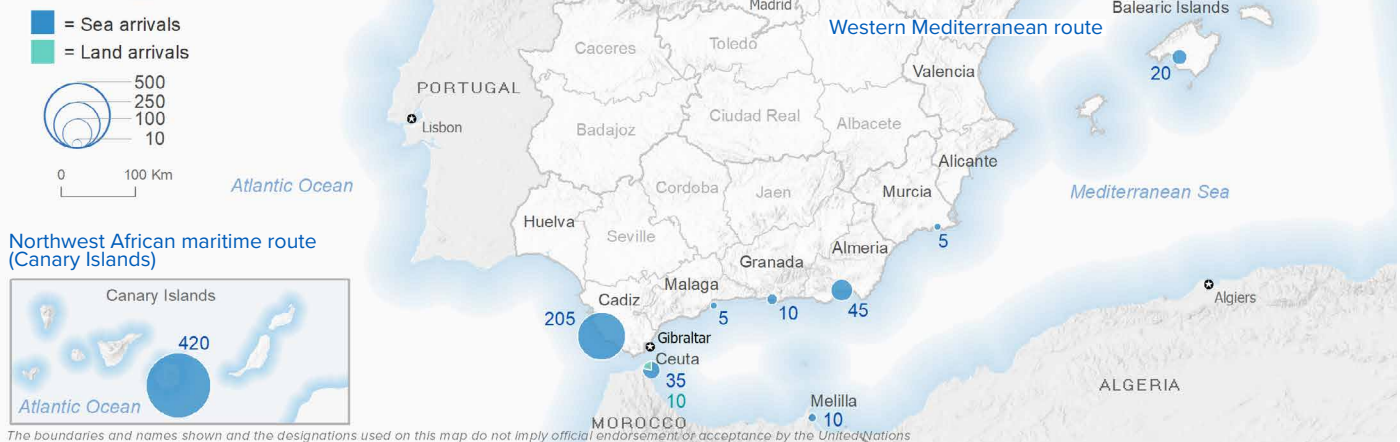

SPAIN Weekly snapshot - Week 35 (29 Aug - 4 Sep 2022)

The charts below are based on figures from the Ministry of Interior and UNHCR estimates. All figures are provisional and subject to change

Refugees & migrants: sea and land arrivals in week 35¹

Arrivals in Spain

Western Mediterranean

Northwest African maritime (Canary Islands)

Arrivals in Spain during the last five weeks¹

Arrivals in Spain by route during the last six months²

Arrivals in Spain per month²