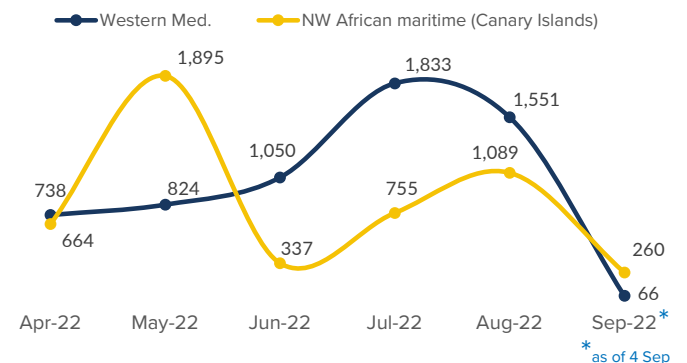

SPAIN Weekly snapshot - Week 35 (29 Aug - 4 Sep 2022)

The charts below are based on figures from the Ministry of Interior and UNHCR estimates. All figures are provisional and subject to change

Refugees & migrants: sea and land arrivals in week 35¹

Arrivals in Spain

Western Mediterranean

Northwest African maritime (Canary Islands)

Arrivals in Spain during the last five weeks¹

Arrivals in Spain by route during the last six months²

Arrivals in Spain per month²