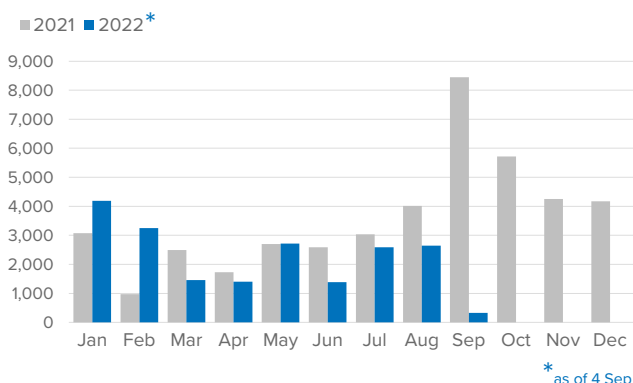

SPAIN Weekly snapshot - Week 35 (29 Aug - 4 Sep 2022)

The charts below are based on figures from the Ministry of Interior and UNHCR estimates. All figures are provisional and subject to change

Refugees & migrants: sea and land arrivals in week 35¹

Arrivals in Spain

Western Mediterranean

Northwest African maritime (Canary Islands)

Arrivals in Spain during the last five weeks¹

Arrivals in Spain by route during the last six months²

Arrivals in Spain per month²