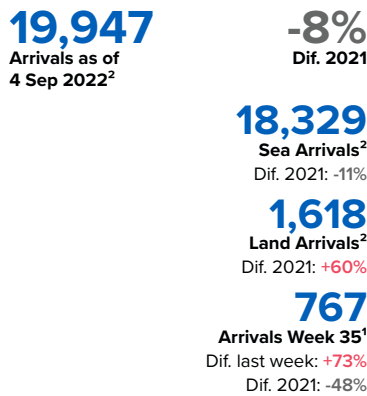

SPAIN Weekly snapshot - Week 35 (29 Aug - 4 Sep 2022)

The charts below are based on figures from the Ministry of Interior and UNHCR estimates. All figures are provisional and subject to change

Refugees & migrants: sea and land arrivals in week 35¹

Arrivals in Spain

Western Mediterranean

Northwest African maritime (Canary Islands)

Arrivals in Spain during the last five weeks¹

Arrivals in Spain by route during the last six months²

Arrivals in Spain per month²