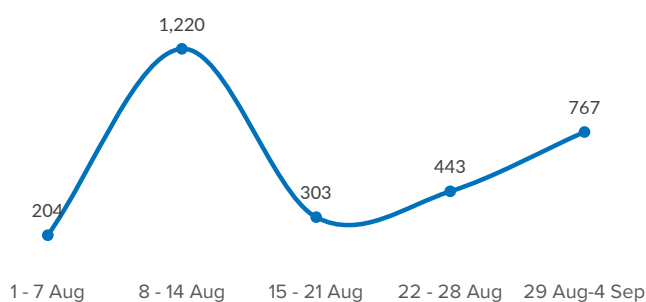

SPAIN Weekly snapshot - Week 35 (29 Aug - 4 Sep 2022)

The charts below are based on figures from the Ministry of Interior and UNHCR estimates. All figures are provisional and subject to change

Refugees & migrants: sea and land arrivals in week 35¹

Arrivals in Spain

Western Mediterranean

Northwest African maritime (Canary Islands)

Arrivals in Spain during the last five weeks¹

Arrivals in Spain by route during the last six months²

Arrivals in Spain per month²