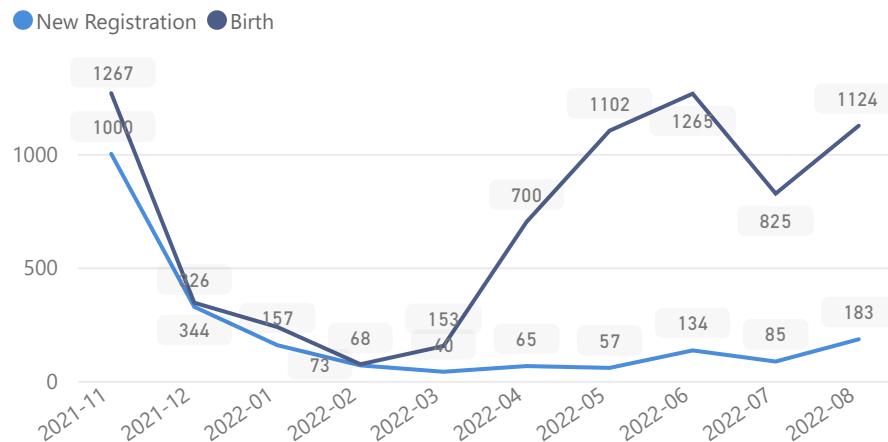

Uganda - Refugee Statistics August 2022 - Bidibidi

31-August-2022

Total Population
218.206

Total Refugees
218,206

Total Households
41,510

Total Asylum-Seekers
0

Women and Children
84%
183,531

Female
52%
114,166

Elderly
3%
5,714

Youth 15-24
24%
52,518

Zones

Level3	HHs	Individuals
Zone 3	10,574	49,537
Zone 2	8,270	48,779
Zone 1	7,426	47,083
Zone 5	9,319	43,769
Zone 4	5,910	29,000

Country of Origin

Country of Origin	Total
South Sudan	218,024
Sudan	107
Democratic Republic of the Congo	70
Ethiopia	2
Burundi	1
Romania	1
Rwanda	1

Age & Gender Breakdown

Specific Needs

New Registration by Month

Occupation - Top 6

* Age is between 18 - 59 years for Occupation

Assistance Status