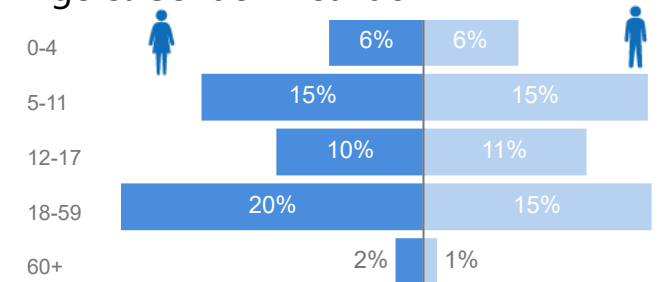

Uganda - Refugee Statistics August 2022 - Bidibidi

31-August-2022

Total Population
218.206

Total Refugees
218,206

Total Households
41,510

Total Asylum-Seekers
0

Women and Children
84%
183,531

Female
52%
114,166

Elderly
3%
5,714

Youth 15-24
24%
52,518

Zones

Level3	HHs	Individuals
Zone 3	10,574	49,537
Zone 2	8,270	48,779
Zone 1	7,426	47,083
Zone 5	9,319	43,769
Zone 4	5,910	29,000

Country of Origin

Country of Origin	Total
South Sudan	218,024
Sudan	107
Democratic Republic of the Congo	70
Ethiopia	2
Burundi	1
Romania	1
Rwanda	1

Age & Gender Breakdown

Specific Needs

New Registration by Month

Occupation - Top 6

* Age is between 18 - 59 years for Occupation

Assistance Status