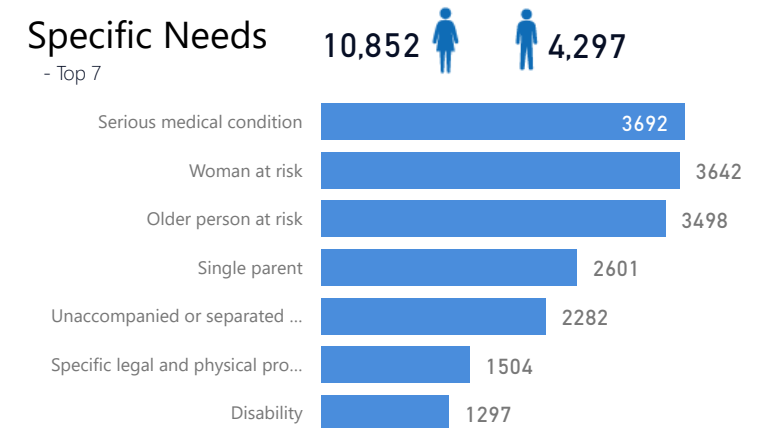

Uganda - Refugee Statistics August 2022 - Bidibidi

31-August-2022

Total Population
218.206

Total Refugees
218,206

Total Households
41,510

Total Asylum-Seekers
0

Women and Children
84%
183,531

Female
52%
114,166

Elderly
3%
5,714

Youth 15-24
24%
52,518

Zones

Level3	HHs	Individuals
Zone 3	10,574	49,537
Zone 2	8,270	48,779
Zone 1	7,426	47,083
Zone 5	9,319	43,769
Zone 4	5,910	29,000

Country of Origin

Country of Origin	Total
South Sudan	218,024
Sudan	107
Democratic Republic of the Congo	70
Ethiopia	2
Burundi	1
Romania	1
Rwanda	1

Age & Gender Breakdown

Specific Needs

New Registration by Month

Occupation - Top 6

* Age is between 18 - 59 years for Occupation

Assistance Status