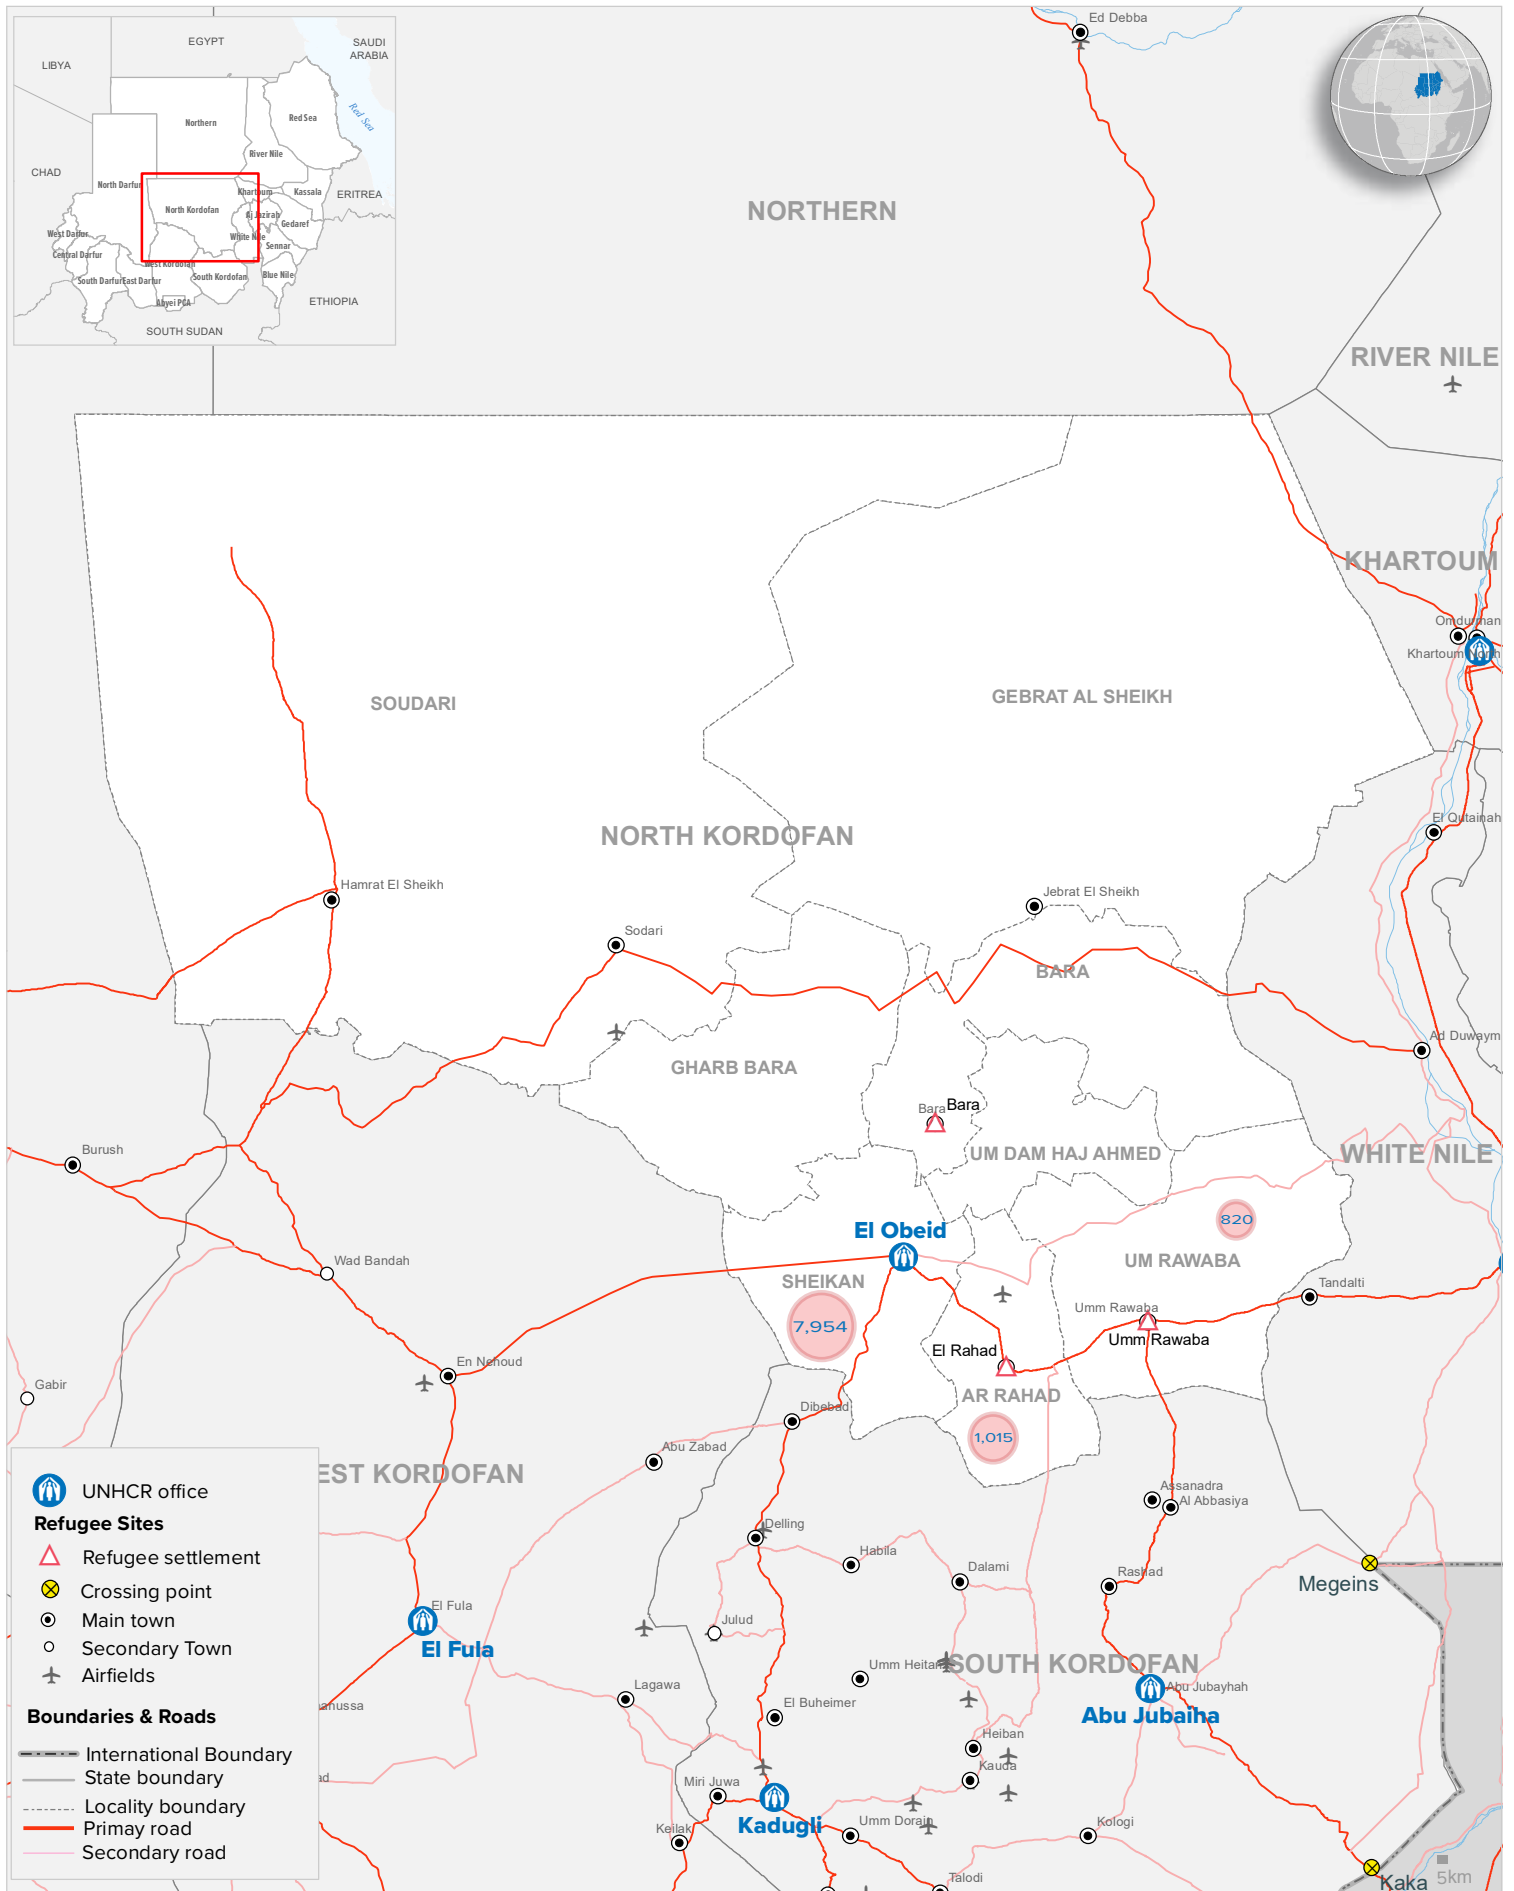

SUDAN: North Kordofan State

UNHCR Presence and Refugees Location Map

As of 31 August 2022

The depiction and use of boundaries, geographic names and related data shown on maps and included in lists, tables, documents, and databases are not warranted to be error free nor do they necessarily imply official endorsement or acceptance by the United Nations. Final status of the Abyei area is not yet determined.
 Sources: Boundary (CBS, FGC, NIC) Geodata: UNHCR, OCHA. Author: UNHCR Feedback: UNHCR - Sudan, Information Management Unit - SUDKHM@unhcr.org | ITUA@unhcr.org