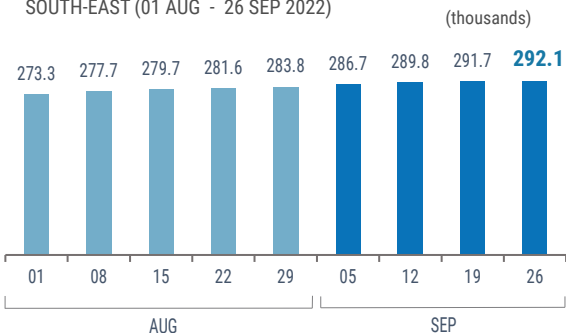

In Shan State (South), clashes continue to be reported in Moe Bye in Pekon Township, causing displacement of 90 individuals towards Loikaw Township in Kayah State. In addition, 400 IDPs - mainly from Demoso Township - were newly verified in Loikaw Township after seeking safety there for the past several months.

Concurrently, 500 IDPs across Kayah State returned to their villages of origin in Demoso Township.

 **292,100**⁽¹⁾

People who are estimated to be displaced by conflict in SE Myanmar (as of 26 Sep 2022).

⁽¹⁾ Numbers are rounded to the nearest hundred by state.

WEEKLY DISPLACEMENT FIGURES⁽¹⁾

SOUTH-EAST (01 AUG - 26 SEP 2022)

WEEKLY DISPLACEMENT FIGURES⁽²⁾

BY STATE/REGION (01 AUG - 26 SEP)

(thousands)