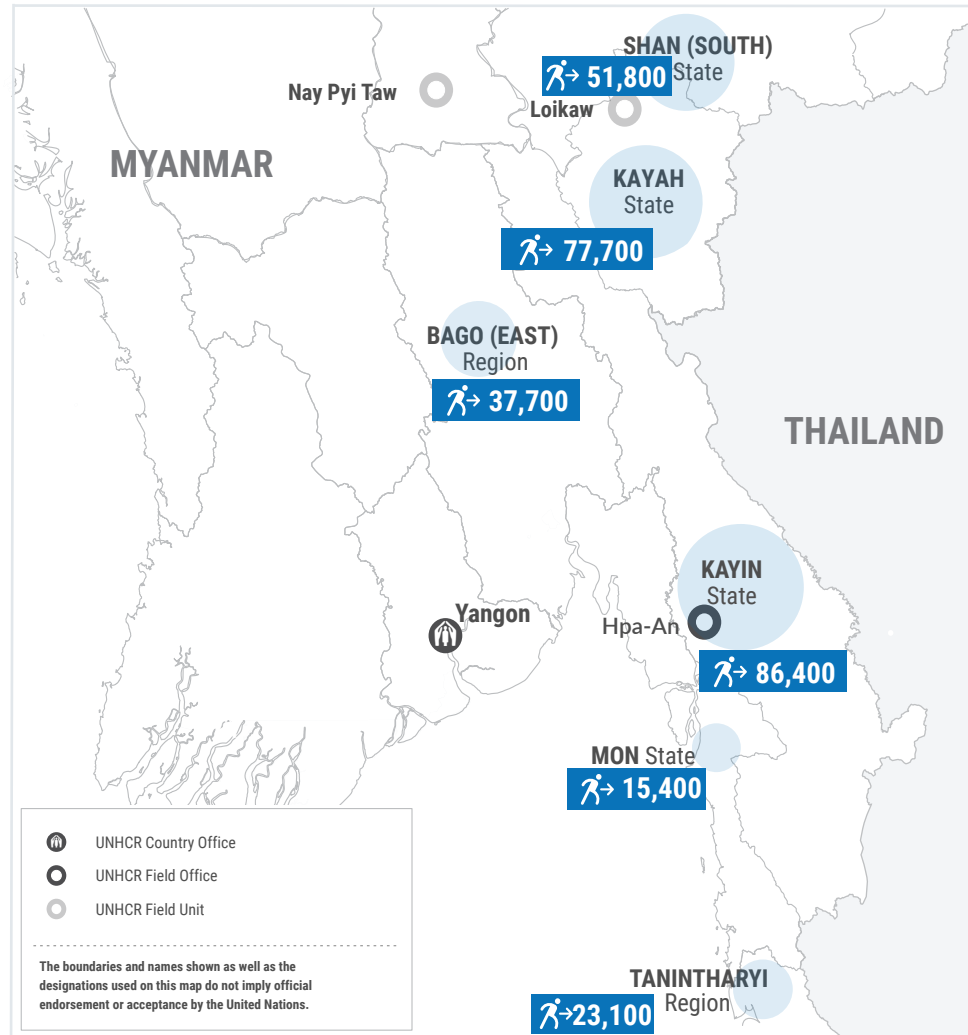

WEEKLY HIGHLIGHTS

In the South-East, the number of IDPs increased from 291,700 last week to 292,100 this week. Similarly to past weeks, new IDPs continue to be verified at spontaneous sites in the jungle near Kyaukkyi Township in Bago Region (East) due to the fighting and insecurity.

In Shan State (South), clashes continue to be reported in Moe Bye in Pekon Township, causing displacement of 90 individuals towards Loikaw Township in Kayah State. In addition, 400 IDPs - mainly from Demoso Township - were newly verified in Loikaw Township after seeking safety there for the past several months.

Concurrently, 500 IDPs across Kayah State returned to their villages of origin in Demoso Township.

 **292,100**⁽¹⁾

People who are estimated to be displaced by conflict in SE Myanmar (as of 26 Sep 2022).

⁽¹⁾ Numbers are rounded to the nearest hundred by state.

WEEKLY DISPLACEMENT FIGURES⁽¹⁾

SOUTH-EAST (01 AUG - 26 SEP 2022)

WEEKLY DISPLACEMENT FIGURES⁽²⁾

BY STATE/REGION (01 AUG - 26 SEP)

(thousands)