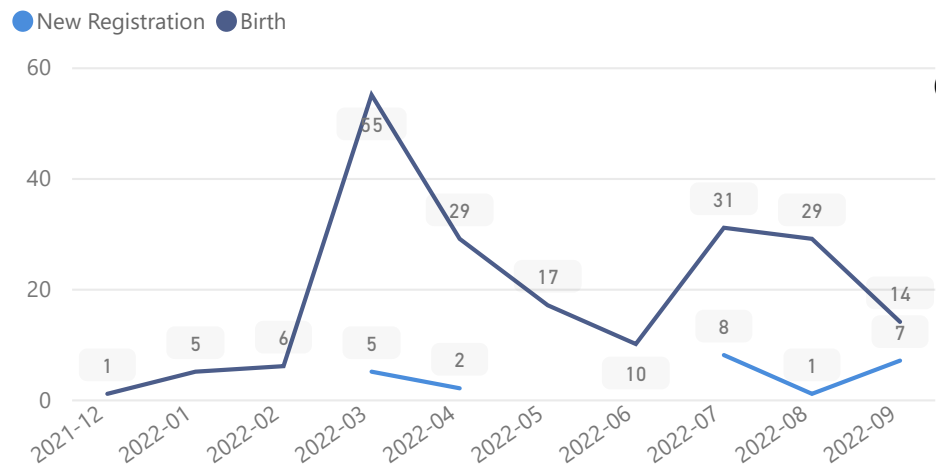

Uganda - Refugee Statistics September 2022 - Oruchinga

Total Population
7,837

Total Refugees
7,835

Total Households
1,779

Total Asylum-Seekers
2

Women and Children
80 %
6,296

Female
51 %
4,028

Elderly
3 %
245

Youth 15-24
21 %
1,660

New Registration by Month