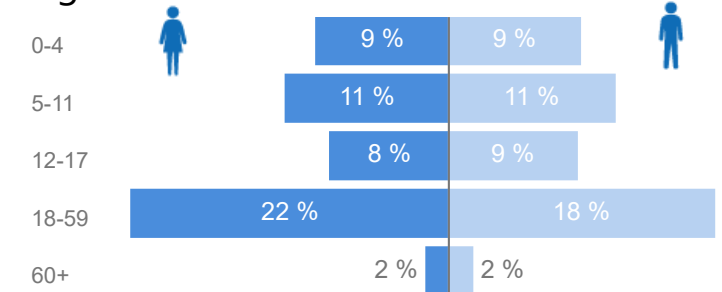

Uganda - Refugee Statistics September 2022 - Oruchinga

Total Population
7,837

Total Refugees
7,835

Total Households
1,779

Total Asylum-Seekers
2

Women and Children
80 %
6,296

Female
51 %
4,028

Elderly
3 %
245

Youth 15-24
21 %
1,660

New Registration by Month

Zones

Level3	HHs	Individuals
Kifunjo	554	2,320
Michinga	454	2,046
Busheka	440	1,956
Rurongo	190	933
Kazinga	134	556
Rubondo	1	9

Country of Origin	Total
Democratic Republic of the Congo	4,070
Rwanda	1,997
Burundi	1,711
South Sudan	58
Sudan	1

Occupation - Top 5

* Age is between 18 - 59 years for Occupation

Age & Gender Breakdown

Specific Needs - Top 7

Assistance Status