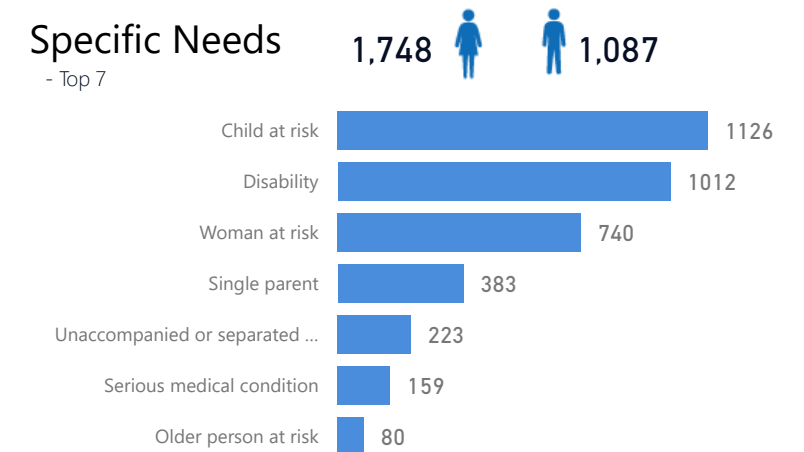

Uganda - Refugee Statistics September 2022 - Oruchinga

Total Population
7,837

Total Refugees
7,835

Total Households
1,779

Total Asylum-Seekers
2

Women and Children
80 %
6,296

Female
51 %
4,028

Elderly
3 %
245

Youth 15-24
21 %
1,660

New Registration by Month

Zones

Level3	HHs	Individuals
Kifunjo	554	2,320
Michinga	454	2,046
Busheka	440	1,956
Rurongo	190	933
Kazinga	134	556
Rubondo	1	9

Country of Origin	Total
Democratic Republic of the Congo	4,070
Rwanda	1,997
Burundi	1,711
South Sudan	58
Sudan	1

Occupation - Top 5

* Age is between 18 - 59 years for Occupation

Age & Gender Breakdown

Specific Needs - Top 7

Assistance Status