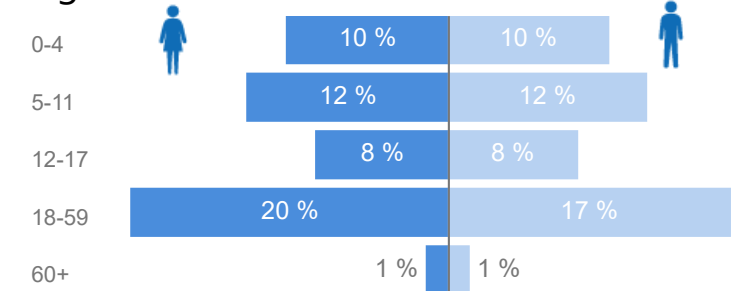

Uganda - Refugee Statistics September 2022 - Rwamwanja

Total Population
86,087

Total Refugees
84,843

Total Households
20,318

Total Asylum-Seekers
1,244

Women and Children
83 %
71,031

Female
52 %
44,421

Elderly
2 %
2,118

Country of Origin	Total
Democratic Republic of the Congo	85,542
Rwanda	347
South Sudan	125
Burundi	47
Somalia	10

Age & Gender Breakdown

Specific Needs - Top 7

New Registration by Month

Occupation - Top 5

* Age is between 18 - 59 years for Occupation