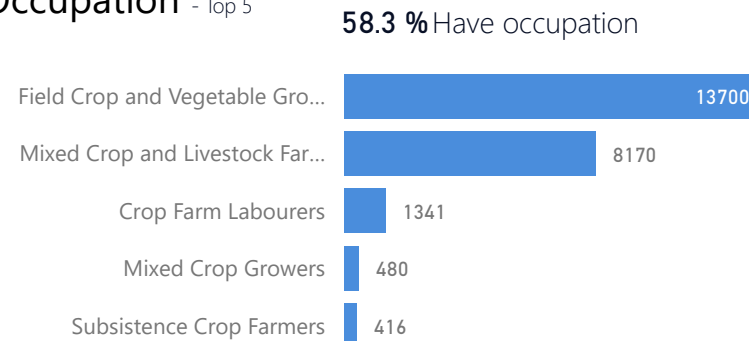

Country of Origin	Total
Democratic Republic of the Congo	85,542
Rwanda	347
South Sudan	125
Burundi	47
Somalia	10

Age & Gender Breakdown

Specific Needs - Top 7

New Registration by Month

Occupation - Top 5

* Age is between 18 - 59 years for Occupation