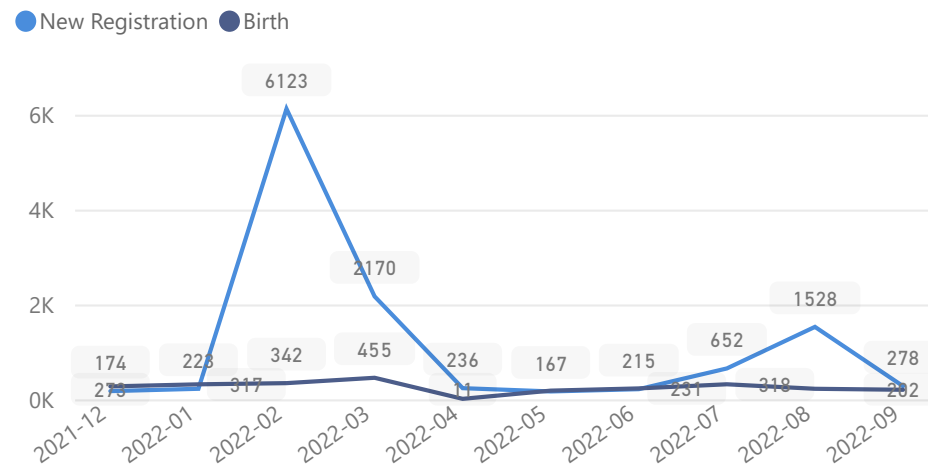

Uganda - Refugee Statistics September 2022 - Rwamwanja

Total Population
86,087

Total Refugees
84,843

Total Households
20,318

Total Asylum-Seekers
1,244

Women and Children
83 %
71,031

Female
52 %
44,421

Elderly
2 %
2,118

Country of Origin	Total
Democratic Republic of the Congo	85,542
Rwanda	347
South Sudan	125
Burundi	47
Somalia	10

Age & Gender Breakdown

Specific Needs - Top 7

New Registration by Month

Occupation - Top 5

* Age is between 18 - 59 years for Occupation