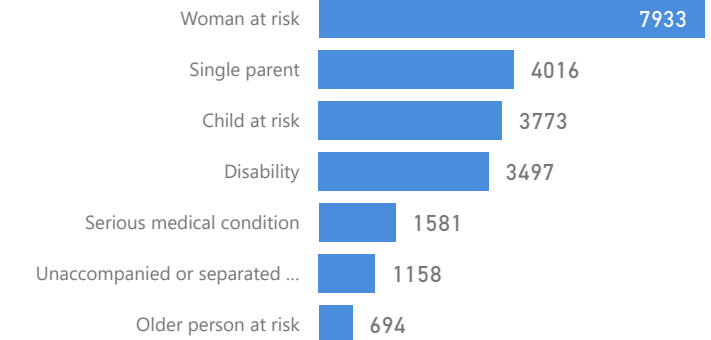

Uganda - Refugee Statistics September 2022 - Rwamwanja

Total Population
86,087

Total Refugees
84,843

Total Households
20,318

Total Asylum-Seekers
1,244

Women and Children
83 %
71,031

Female
52 %
44,421

Elderly
2 %
2,118

Youth 15-24
17 %
15,010

Zones

Level3	HHs	Individuals
Kyempango	4,977	21,419
Kaihora	2,473	11,341
Mahani	2,739	10,566
Nkoma	2,022	8,601
Ntenungi	1,911	8,294
Base Camp	1,991	7,628
Mahiga	1,133	4,318
Kikuura	640	2,648
Wajjagahe	501	2,130
Buguta	380	1,524

Country of Origin	Total
Democratic Republic of the Congo	85,542
Rwanda	347
South Sudan	125
Burundi	47
Somalia	10

Age & Gender Breakdown

Specific Needs - Top 7

New Registration by Month

Occupation - Top 5

* Age is between 18 - 59 years for Occupation