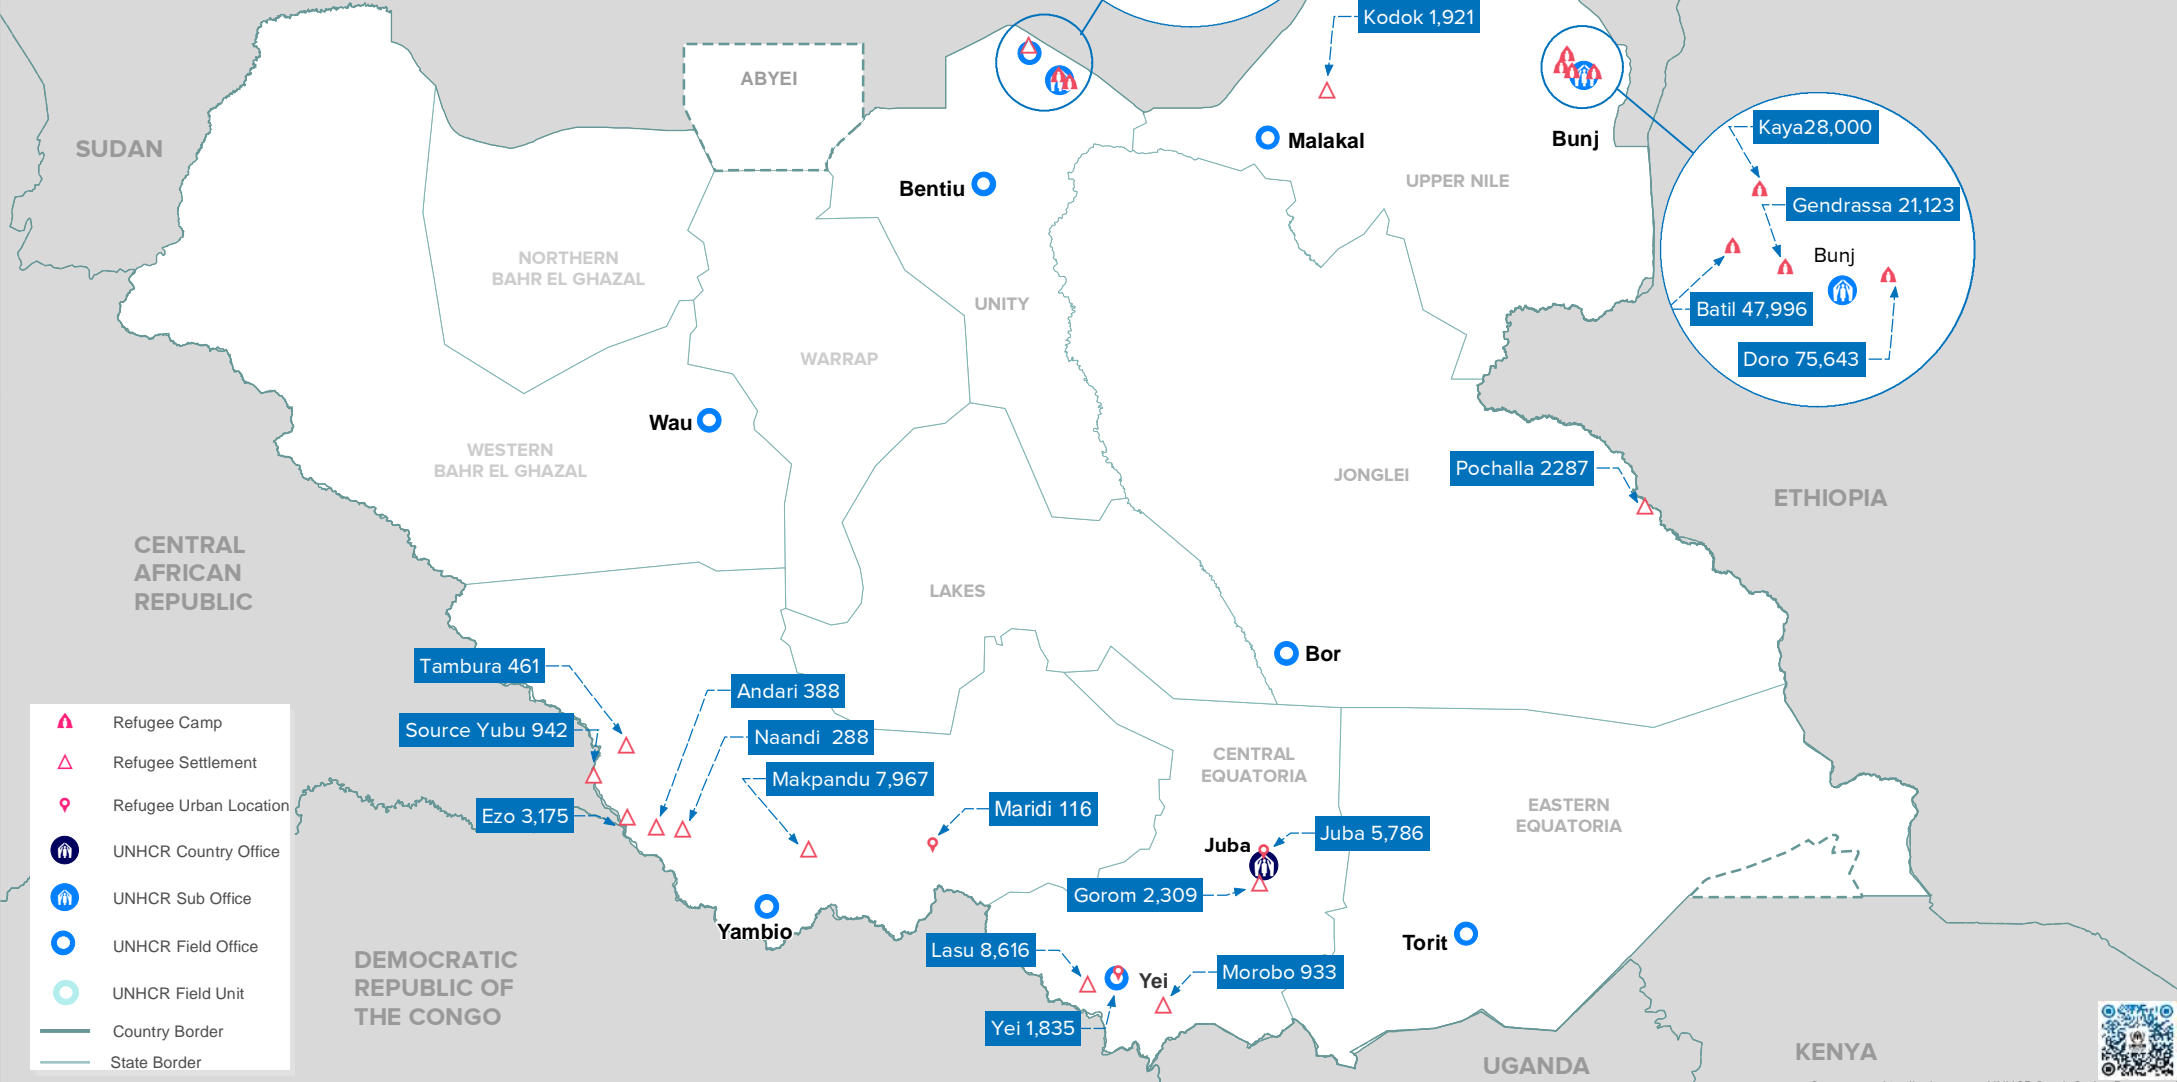

## Refugee Population in South Sudan by Location

State	Ref. Pop.	Ref. Pop. %
Upper Nile	174,683	52%
Unity	124,455	37%
Central Equatoria	19,479	6%
Western Equatoria	13,337	4%
Jonglei State	2,287	1%
<b>Total</b>	<b>334,241</b>	<b>100%</b>

- Refugee Camp
- Refugee Settlement
- Refugee Urban Location
- UNHCR Country Office
- UNHCR Sub Office
- UNHCR Field Office
- UNHCR Field Unit
- Country Border
- State Border