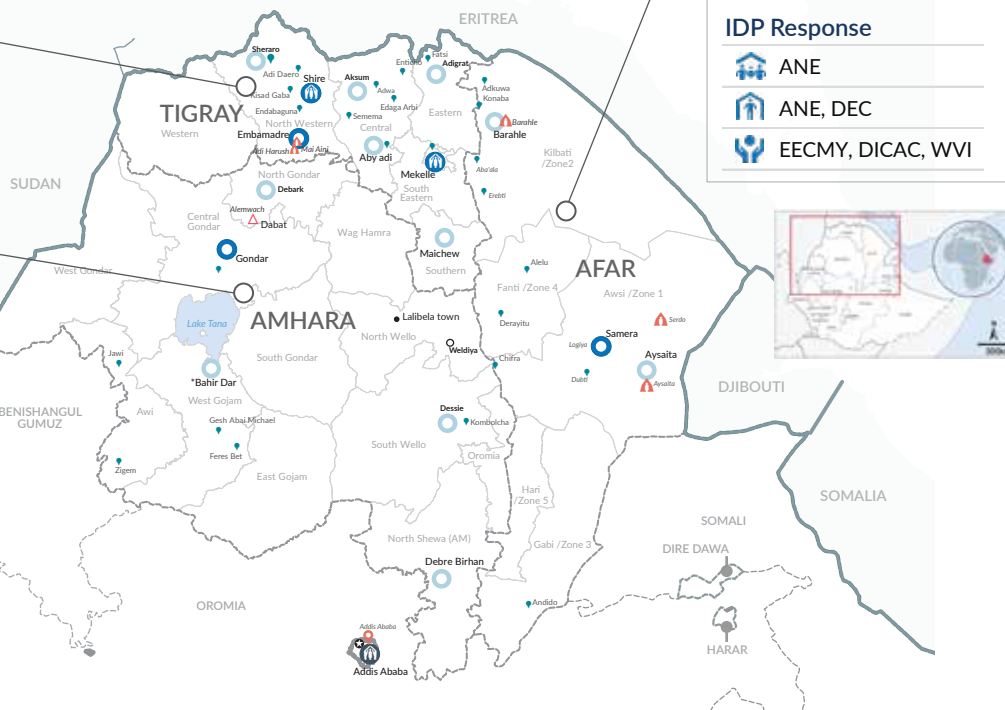

Acronym	Partner Name	Category
AAH	Action Africa Help International	INGO
ANE	Action For The Needy In Ethiopia	NNGO
AHA	Africa Humanitarian Action, Ethiopia	NNGO
DEC	Development Expertise Center	NNGO
EECMY	Ethiopian Evangelical Church Mekane Yesus Development And Social Service Commisss	NNGO
DICAC	Ethiopian Orthodox Church, Development And Inter Church Aid Commission	NNGO
GOAL	Goal, Ireland	INGO
IHS	Innovative Humanitarian Solutions	INGO
IMC	International Medical Corps, Uk	INGO
IRC	International Rescue Committee, Inc.	INGO
OSSHD	Organization For Social Service Health And Development	NNGO
PI	Plan International, United Kingdom	INGO
RRS	Refugees And Returnees Service	Government
RaDO	Rehabilitation & Development Organization, Ethiopia	NNGO
UNHABITAT	United Nations Human Settlements Programme	UN Agency
Wollo University	Wollo University	Government
WVI	World Vision International	INGO

LEGEND SECTOR/CLUSTER (# PARTNERS)

Child Protection (4)	Livelihoods (0)
Education (5)	Nutrition (3)
Energy & Environment (2)	Protection (8)
Food Security (0)	ESNFI (6)
GBV (2)	WASH (3)
Health (3)	CCCM (3)

ESNFI : Emergency Shelter and Non-Food Items
CCCM : Camp Coordination and Camp Management

- UNHCR Country Office
- UNHCR Sub-Office
- UNHCR Field Office
- UNHCR Field Unit
- Refugee camp
- Refugee site
- IDP location
- Capital City
- Zonal Capital
- International boundary
- Region boundary
- Zone boundary

#PARTNERS BY POPULATION GROUP

Population groups	Total Partners	Government	INGO	NNGO	UN Agency
IDPs	10	1	3	6	
Refugees	12	1	5	5	1

The boundaries and names shown and the designations used on this map do not imply official endorsement or acceptance by the United Nations.