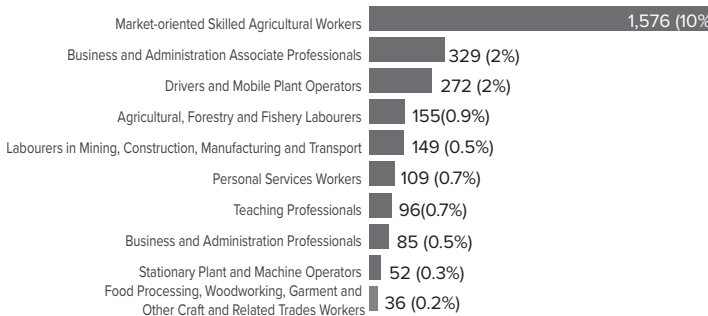

Occupation (Top 10)

*7,379 Individuals have unknown occupation

Percentages related to total population