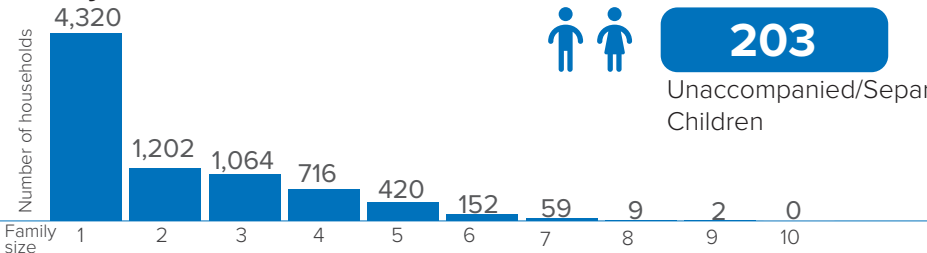

Total Arrivals from Ethiopia

16,295

Individuals Registered

Source: UNHCR, COR
As of 30 November 2022

7,944

Households

Introduction:

In support of the Government of Sudan's response to the ongoing influx of refugees from Ethiopia's Tigray region to eastern Sudan, UNHCR, partners, and other UN agencies set up a new refugee camp in Um Rakuba-Gedaref State. First group of refugees were relocated to this site on at the end of 2020 and individual biometric registration is ongoing. The dashboard below presents the population profile for Um Rakuba camp.

Persons with Specific Needs

1,647

Individuals

203

Unaccompanied/Separated Children

Country of Origin

16,289

Ethiopians

6

Eritreans

Family Size