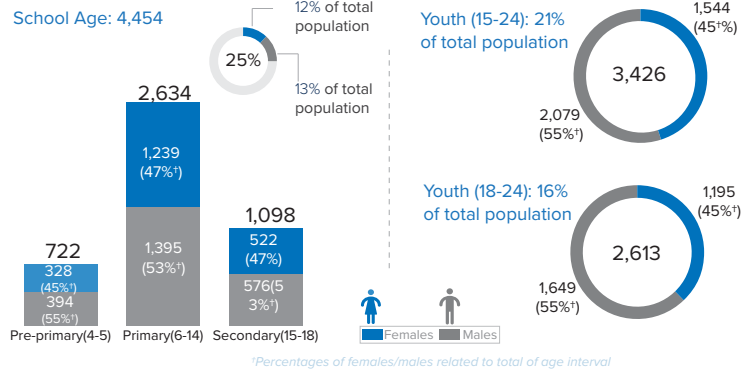

School Age Children and Youth

*Percentages of females/males related to total of age interval