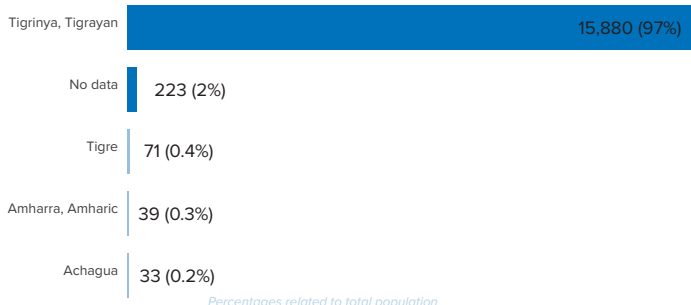

Ethnicity (Top 5)

Percentages related to total population