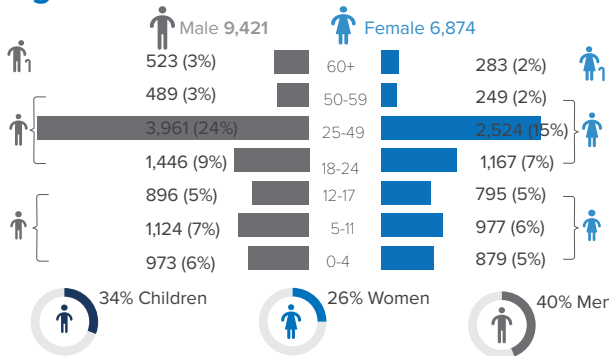

Age-Gender Breakdown

Reproductive-Age Women/Girls