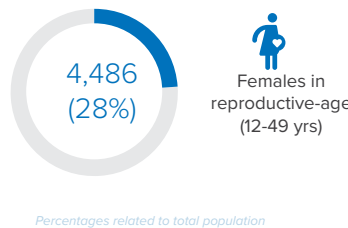

Total Arrivals from Ethiopia

16,295

Individuals Registered

Source: UNHCR, COR
As of 30 November 2022

7,944

Households

Introduction:

In support of the Government of Sudan's response to the ongoing influx of refugees from Ethiopia's Tigray region to eastern Sudan, UNHCR, partners, and other UN agencies set up a new refugee camp in Um Rakuba-Gedaref State. First group of refugees were relocated to this site on at the end of 2020 and individual biometric registration is ongoing. The dashboard below presents the population profile for Um Rakuba camp.

Persons with Specific Needs

1,647

Individuals

203

Unaccompanied/Separated Children

Country of Origin

16,289

Ethiopians

6

Eritreans

Family Size

Age-Gender Breakdown

Reproductive-Age Women/Girls

Specific Needs (Top 5)

*UASC: Unaccompanied or separated child
Source: ProGres v4/Rapp

Occupation (Top 10)

*7,379 Individuals have unknown occupation

Percentages related to total population

School Age Children and Youth

*Percentages of females/males related to total of age interval

Ethnicity (Top 5)

Percentages related to total population

Top 5 Regions of Origin (Ethiopia)

Percentages related to total population