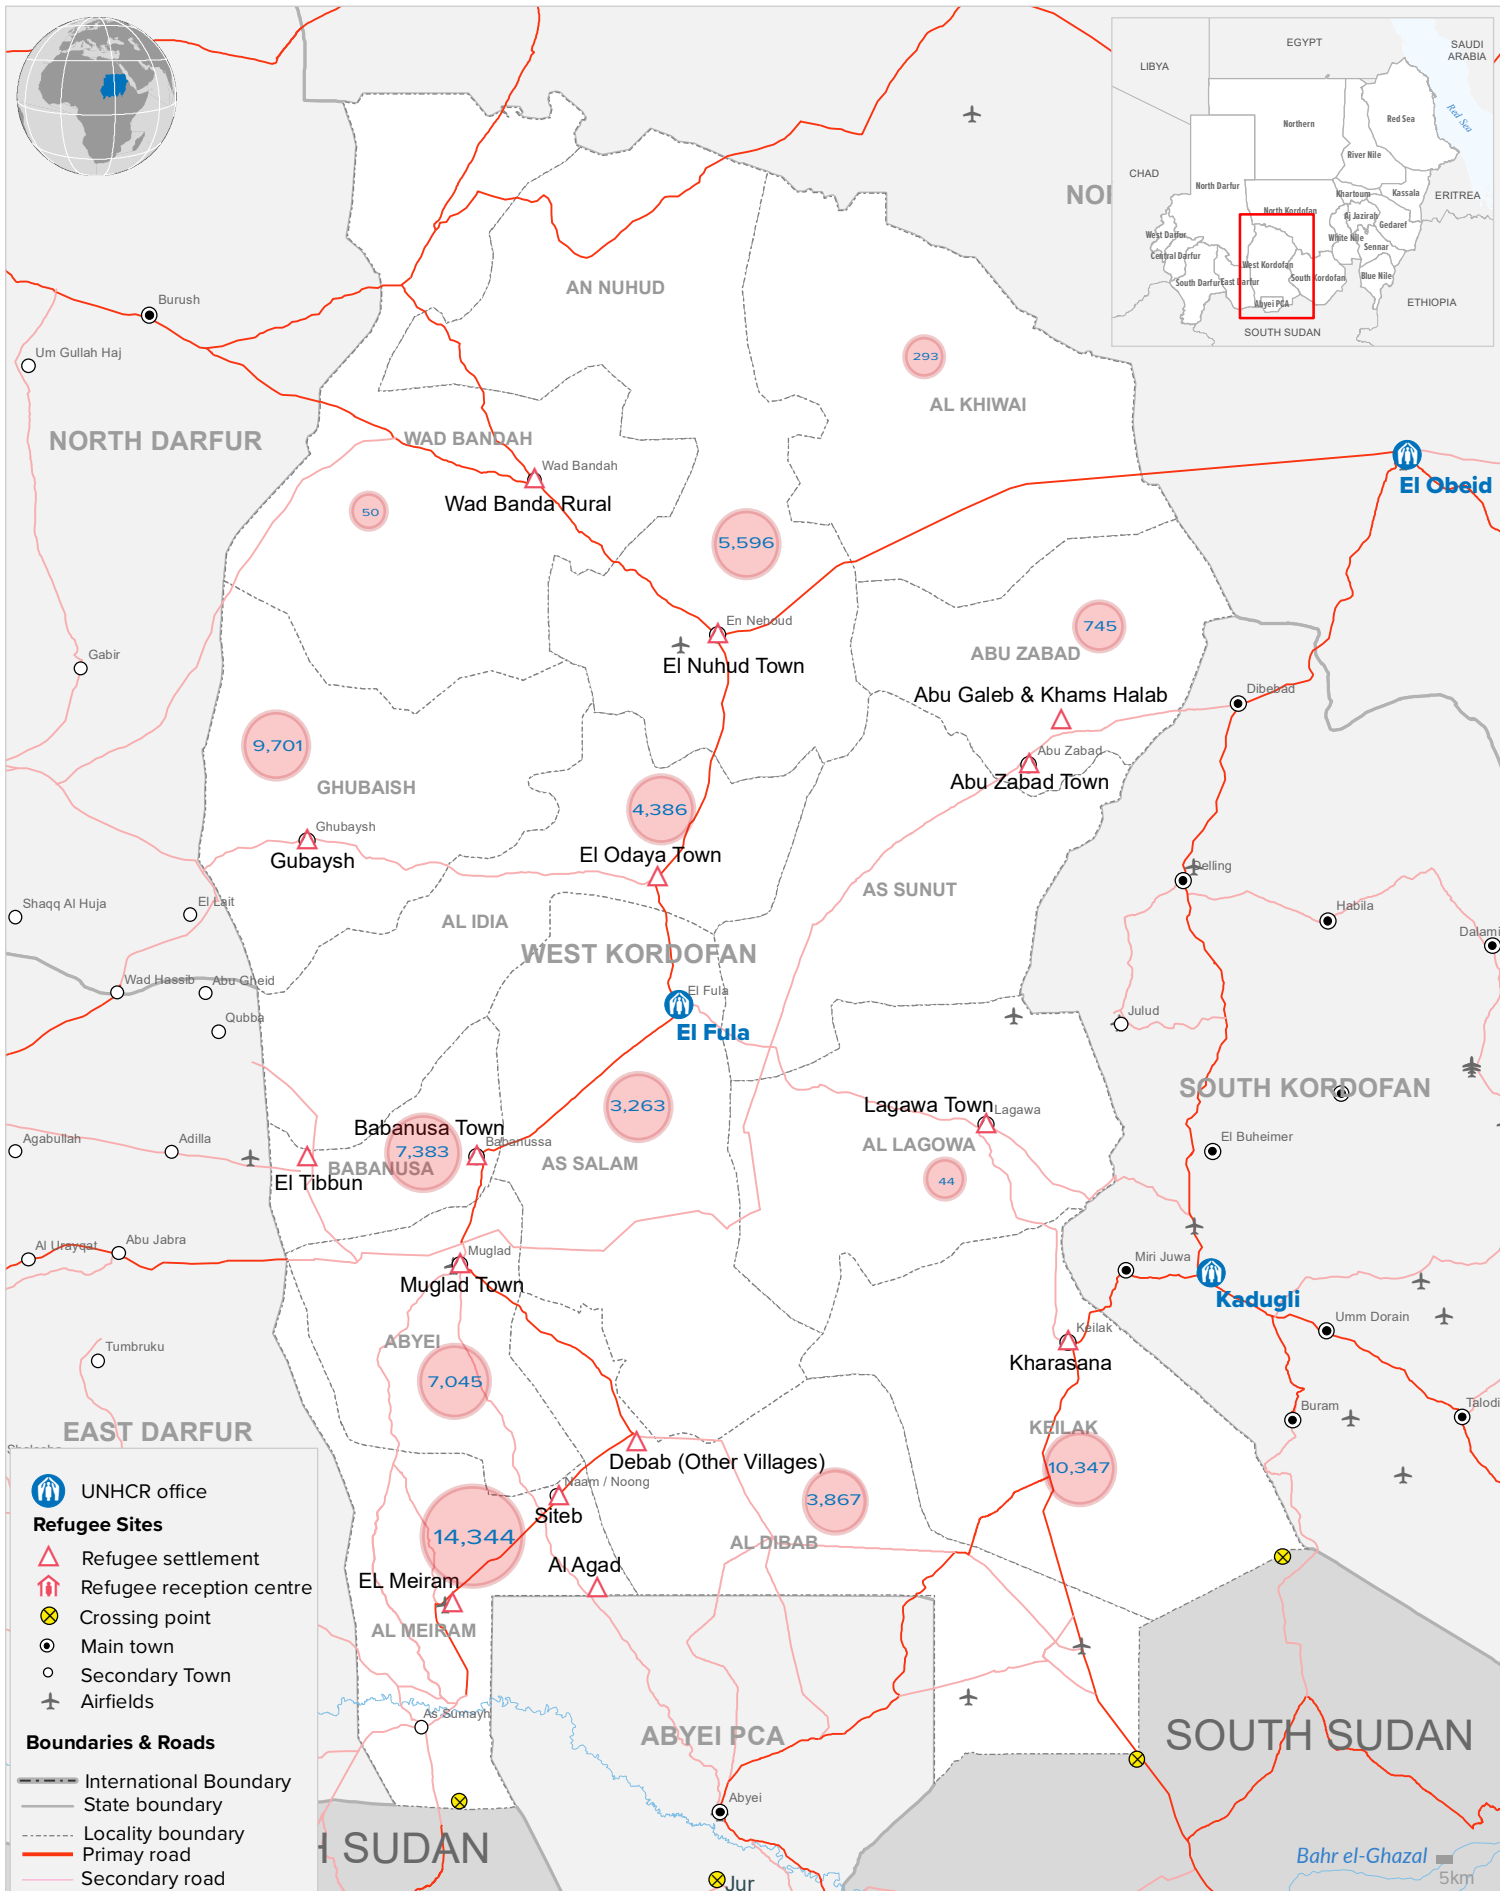

# SUDAN: West Kordofan State

## UNHCR Presence and Refugees Location Map

As of 30 November 2022

The depiction and use of boundaries, geographic names and related data shown on maps and included in lists, tables, documents, and databases are not warranted to be error free nor do they necessarily imply official endorsement or acceptance by the United Nations. Final status of the Abyei area is not yet determined.  
 Sources: Boundary (CBS, FGC, NIC) Geodata: UNHCR, OCHA. Author: UNHCR Feedback: UNCHR - Sudan, Information Management Unit - [SUDKHM@unhcr.org](mailto:SUDKHM@unhcr.org) | [ITUA@unhcr.org](mailto:ITUA@unhcr.org)