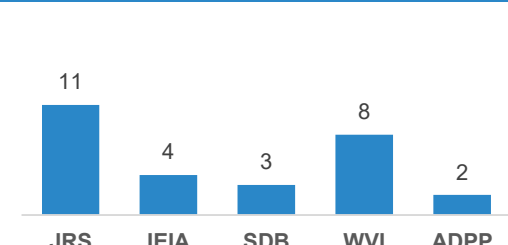

Activities per Partners

Partners

UNHCR Country Office

UNHCR Field Office

Lovua Settlement

World Vision

IGREJA EVANGELICA DOS IRMAOS EM ANGOLA
FUNDAADA EM 1884

JRS
acompanhar - servir - defender
Serviço Jesuíta aos Refugiados

ADPP