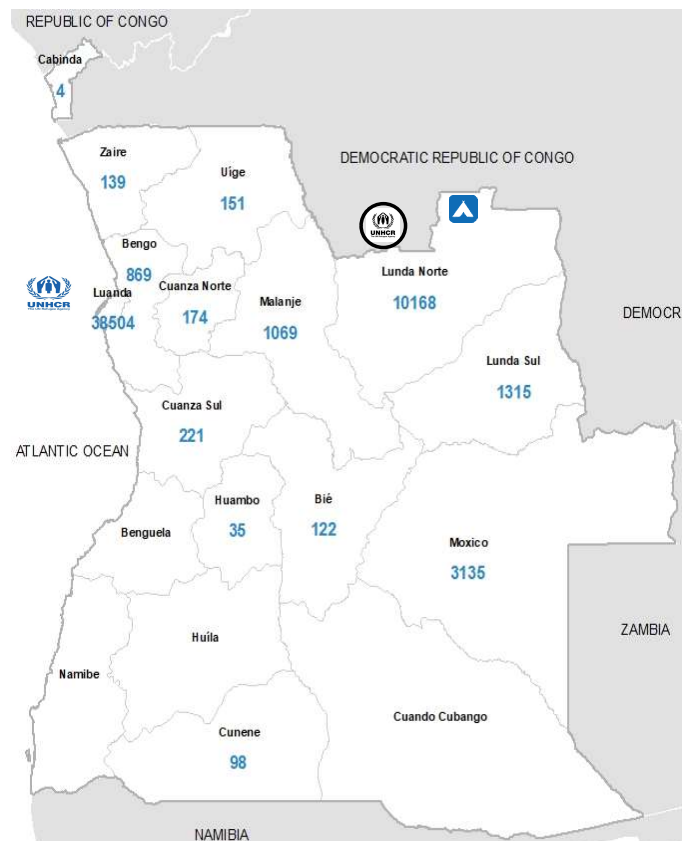

Background

Kasai Caseload

In 2017, around 35,000 Congolese refugees fled conflict and violence from Kasai region in DRC to Lunda Norte Province in Angola, leading UNHCR and the Government of Angola to declare an emergency situation. Lovua settlement was then established on Sep 2017. Since then, the 2017 Kasai refugees whose current population is **9,258 (6,425 in settlement)**, as they are referred to, have been granted asylum and provided with assistance and protection mainly in Lovua Refugee Settlement and other neighbouring areas within Lunda Norte. WFP provides food to refugees residing in settlement.

Population Breakdown

Total People of Concerns		Total Partners	
56,004		5	
Total Refugees	Total Asylum-Seekers	Total Others of Concern	
25,522	30,280	202	

Presence of PoCs by Province

Regular Caseload

It comprises of **46,746** refugees, asylum-seekers and few others of concern from DRC, Guinea, Ivory Coast, Liberia, Rwanda, Sierra Leone and other countries who has been in Angola between 5-30 years. They are residing mostly in urban location. 82% of the total urban caseload reside in Luanda.