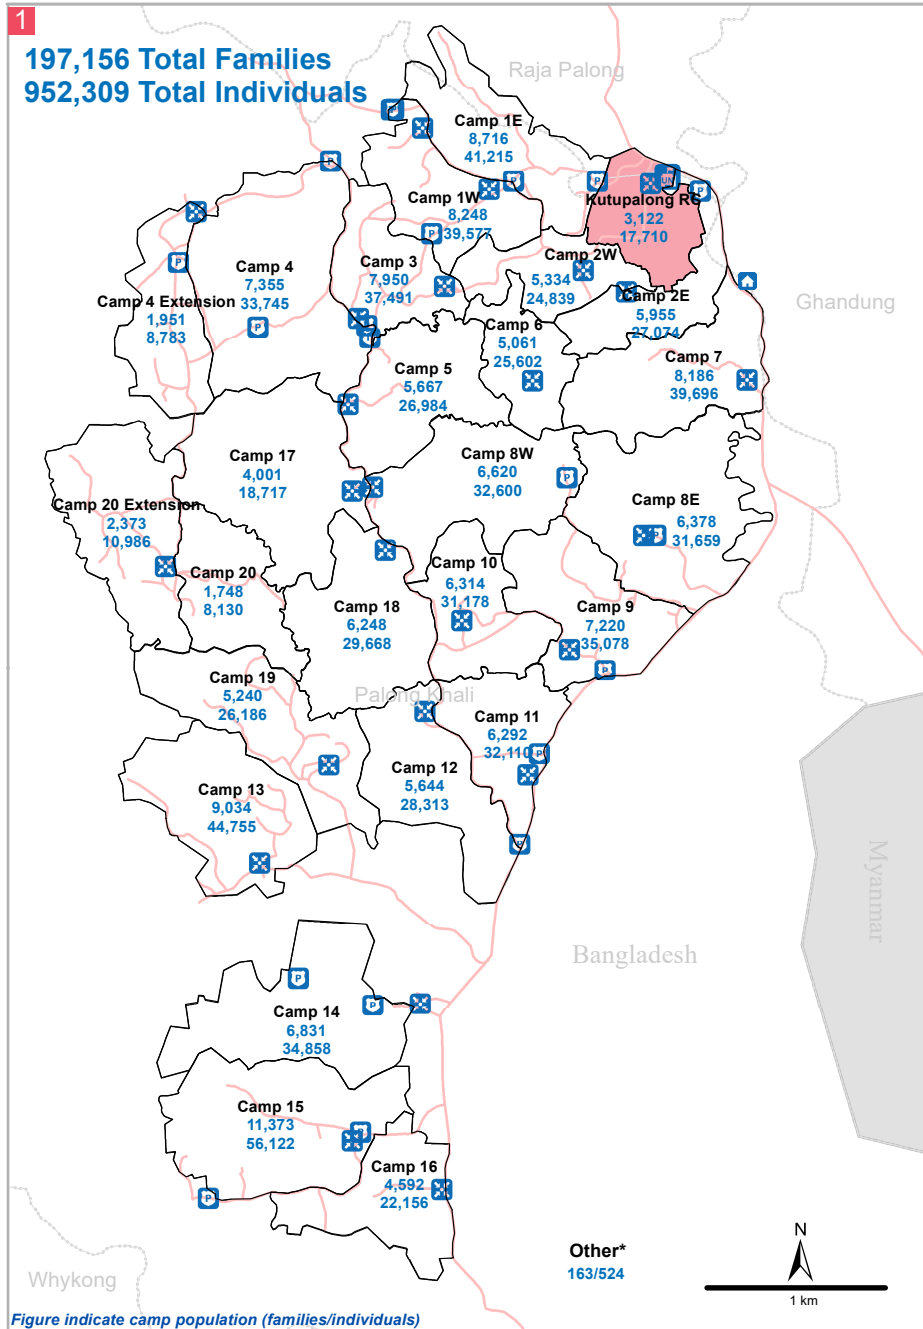

Annex IV

Legend

- Camp in Charge office
- Police Post
- UNHCR Office
- Transit Center
- Main Road
- Camp Boundary
- Union Boundary
- International Boundary
- Registered Camp