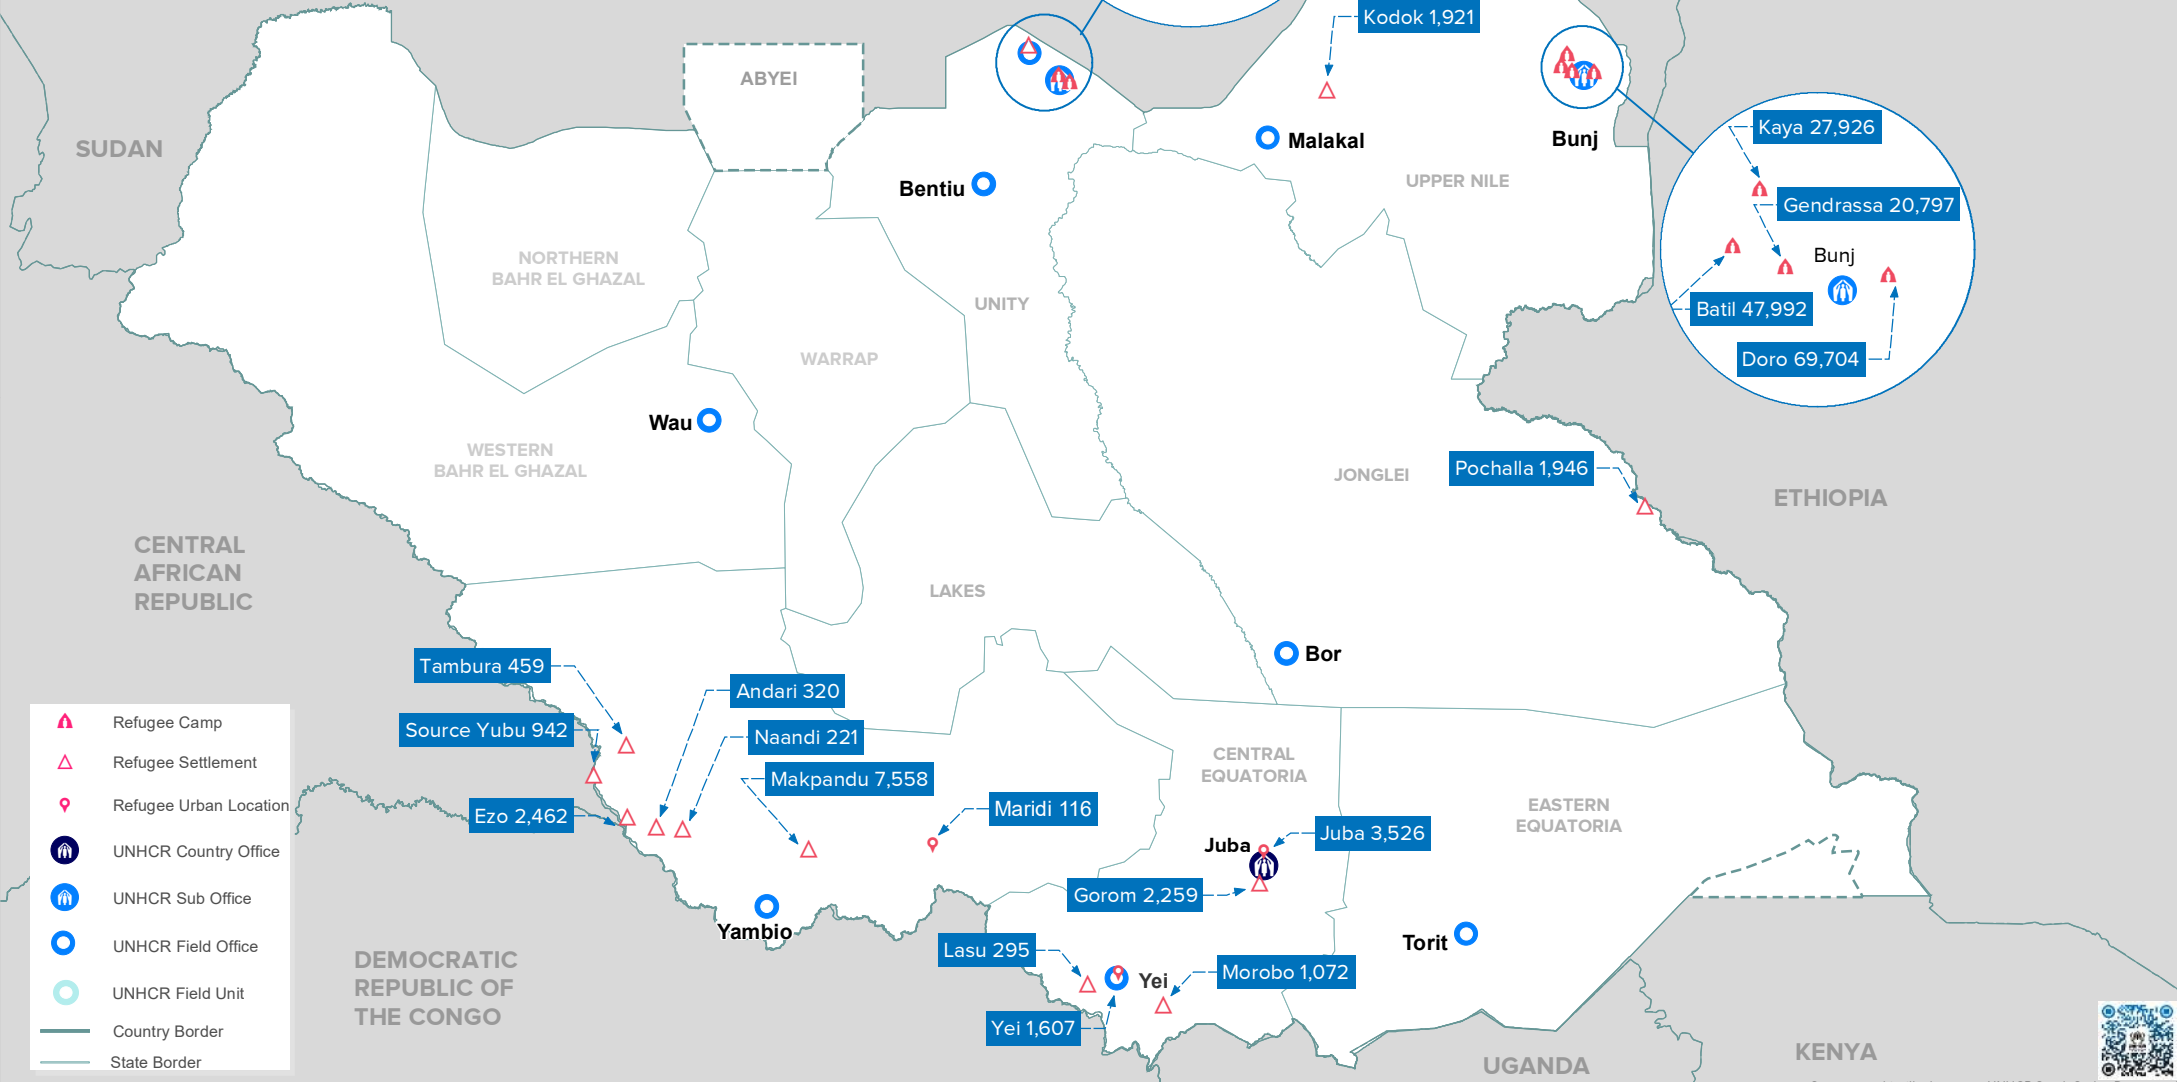

Refugee Population in South Sudan by Location

State	Ref. Pop.	Ref. Pop. %
Upper Nile	168,340	55%
Unity	117,251	38%
Central Equatoria	8,759	3%
Western Equatoria	12,078	4%
Jonglei State	1,946	1%
Total	308,374	100%

- Refugee Camp
- Refugee Settlement
- Refugee Urban Location
- UNHCR Country Office
- UNHCR Sub Office
- UNHCR Field Office
- UNHCR Field Unit
- Country Border
- State Border