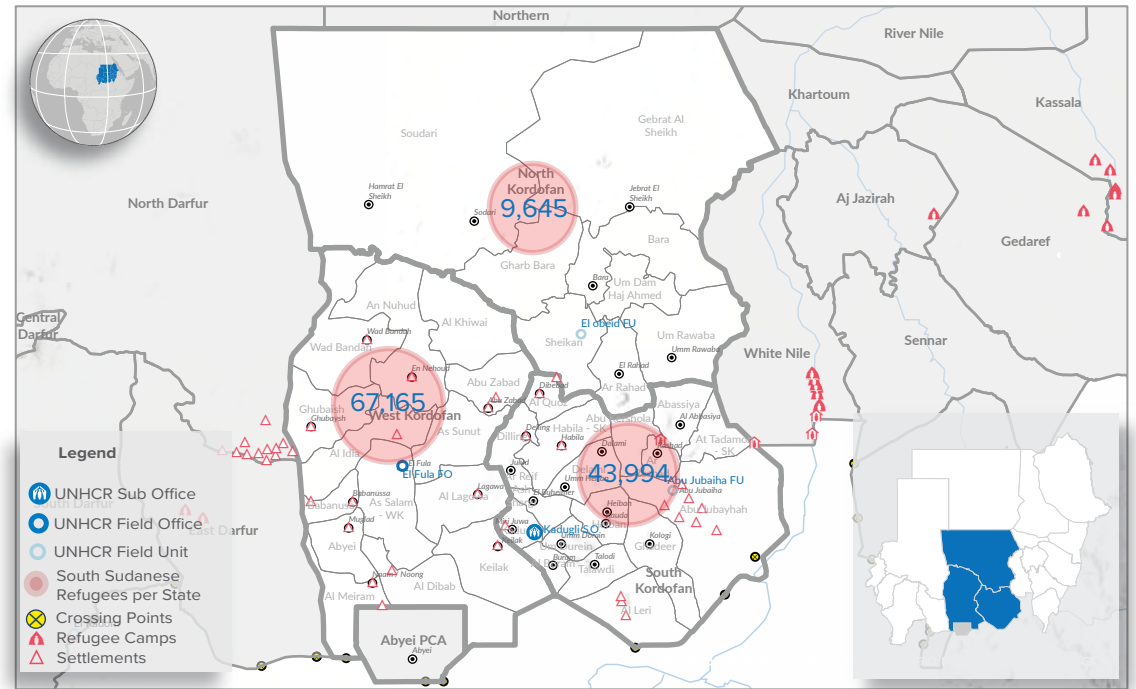

Breakdown by State