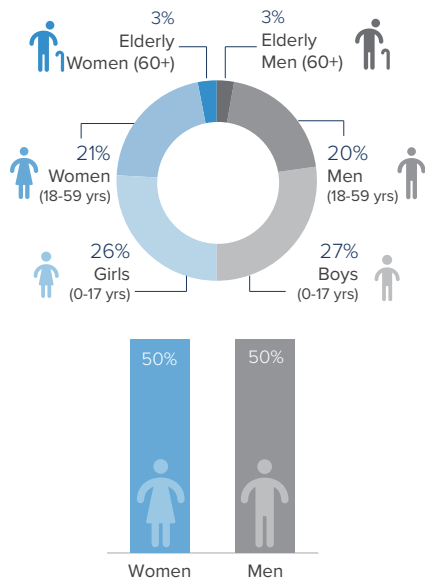

**120,804** TOTAL REGISTERED REFUGEES FROM SOUTH SUDAN

**68,417** BIOMETRICALLY VERIFIED

### Registered Refugees Per Demographics

### Demographic Breakdown