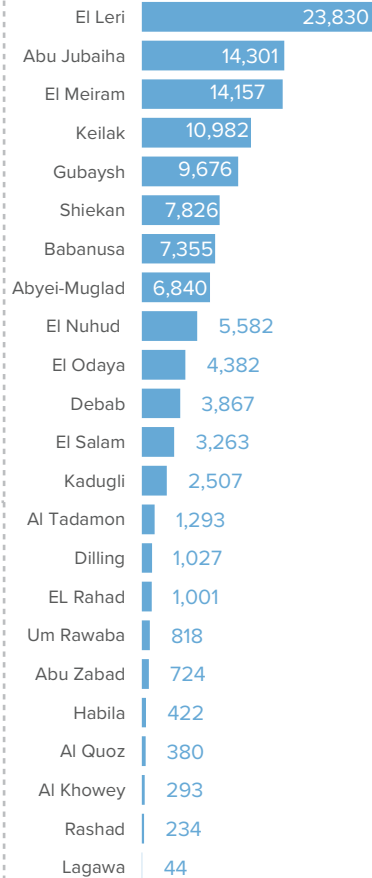

**120,804** TOTAL REGISTERED REFUGEES FROM SOUTH SUDAN

**68,417** BIOMETRICALLY VERIFIED

### Registered Refugees Per Demographics

### Demographic Breakdown

### Breakdown By Location