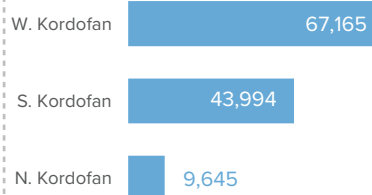

Breakdown by State