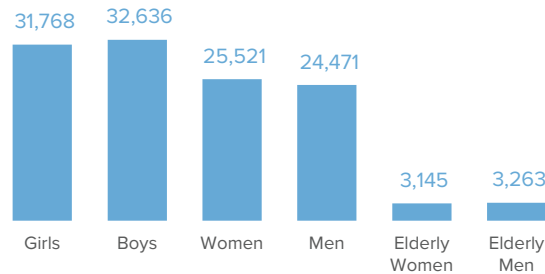

**120,804** TOTAL REGISTERED REFUGEES FROM SOUTH SUDAN

**68,417** BIOMETRICALLY VERIFIED

### Registered Refugees Per Demographics

### Demographic Breakdown