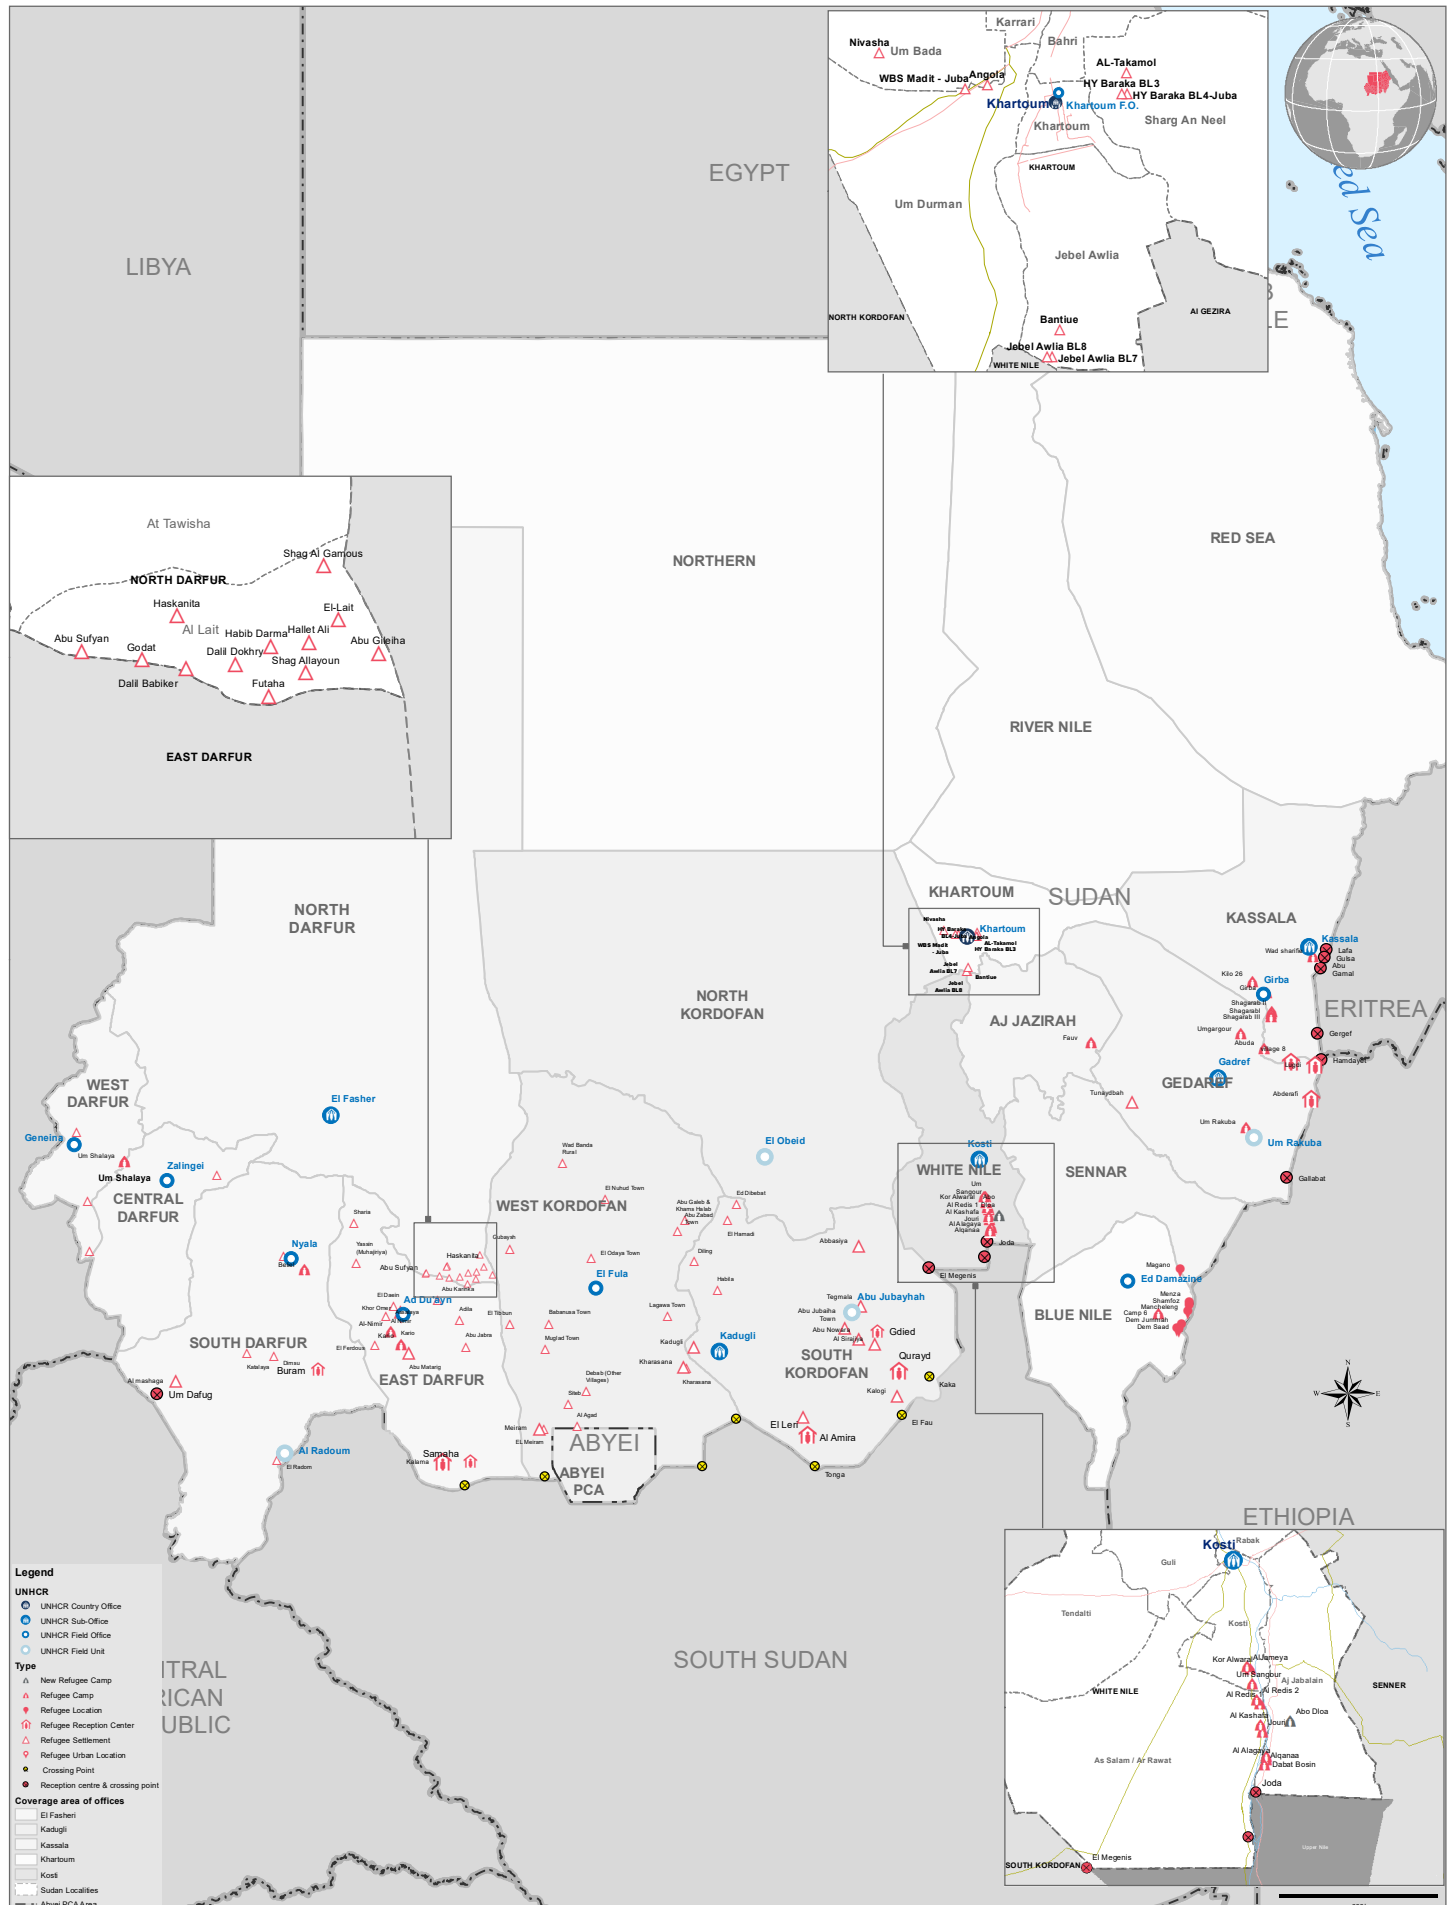

Sudan : UNHCR Operational Reference Map

As of 23 Jan 2023

The depiction and use of boundaries, geographic names and related data shown on maps and included in lists, tables, documents, and databases are not warranted to be error free nor do they necessarily imply official endorsement or acceptance by the United Nations. Final status of the Abyei area is not yet determined.

Creation date: 23/01/2023 Sources: Boundary (CBS, FGC, NIC), Geodata: UNHCR, OCHA. Author: UNHCR Feedback: sudkhim@unhcr.org, moahmedm@unhcr.org