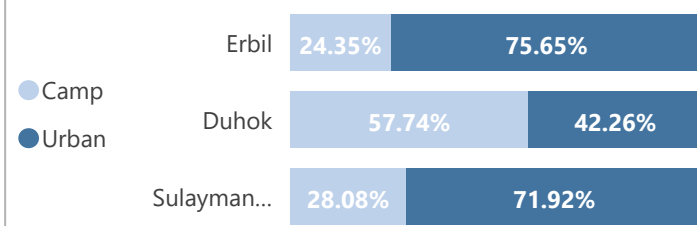

Camp and Urban Population

Population Trend

Governorate	Individuals	Household	% of Total
Erbil	125,011	36,968	48.35%
Erbil Urban	94,574	30,138	36.58%
Darashakran Camp	11,761	2,553	4.55%
Qushtapa Camp	8,643	1,991	3.34%
Kawergosk Camp	8,121	1,874	3.14%
Basirma Camp	1,912	412	0.74%
Duhok	83,447	21,423	32.28%
Domiz Camp	29,684	6,699	11.48%
Duhok Urban	29,505	9,147	11.41%
Domiz Camp 2	10,621	2,365	4.11%
Gawilan Camp	9,667	2,149	3.74%
Bardarash Camp	2,987	828	1.16%
Akre Settlement	983	235	0.38%
Sulaymaniyah	34,210	10,572	13.23%
Sulaymaniyah Urban	24,605	8,290	9.52%
Arbat Camp	9,605	2,282	3.72%
Other	15,873	9,590	6.14%
Other Urban Locations	15,873	9,590	6.14%
Total	258,541	78,553	100.00%