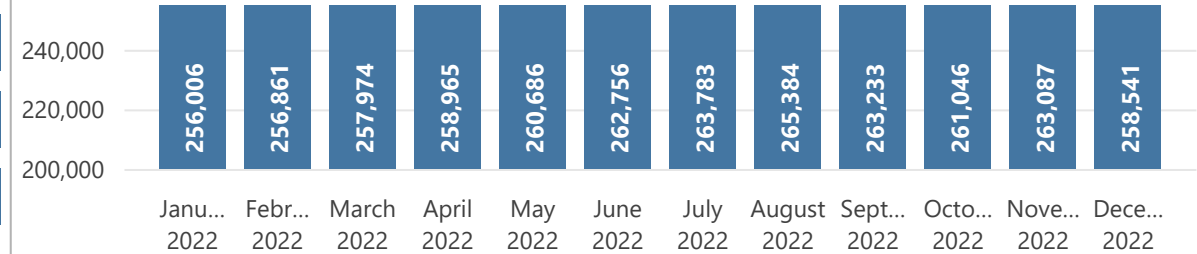

Camp and Urban Population

Population Trend

Governorate	Individuals	Household	% of Total
Erbil	125,011	36,968	48.35%
Erbil Urban	94,574	30,138	36.58%
Darashakran Camp	11,761	2,553	4.55%
Qushtapa Camp	8,643	1,991	3.34%
Kawergosk Camp	8,121	1,874	3.14%
Basirma Camp	1,912	412	0.74%
Duhok	83,447	21,423	32.28%
Domiz Camp	29,684	6,699	11.48%
Duhok Urban	29,505	9,147	11.41%
Domiz Camp 2	10,621	2,365	4.11%
Gawilan Camp	9,667	2,149	3.74%
Bardarash Camp	2,987	828	1.16%
Akre Settlement	983	235	0.38%
Sulaymaniyah	34,210	10,572	13.23%
Sulaymaniyah Urban	24,605	8,290	9.52%
Arbat Camp	9,605	2,282	3.72%
Other	15,873	9,590	6.14%
Other Urban Locations	15,873	9,590	6.14%
Total	258,541	78,553	100.00%