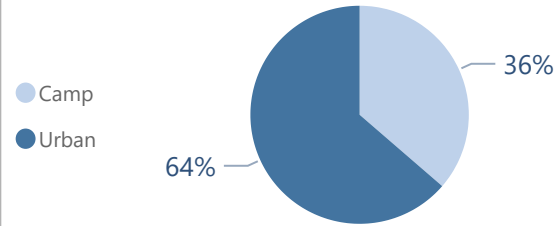

Camp and Urban Population

Population Trend

Governorate	Individuals	Household	% of Total
Erbil	125,011	36,968	48.35%
Erbil Urban	94,574	30,138	36.58%
Darashakran Camp	11,761	2,553	4.55%
Qushtapa Camp	8,643	1,991	3.34%
Kawergosk Camp	8,121	1,874	3.14%
Basirma Camp	1,912	412	0.74%
Duhok	83,447	21,423	32.28%
Domiz Camp	29,684	6,699	11.48%
Duhok Urban	29,505	9,147	11.41%
Domiz Camp 2	10,621	2,365	4.11%
Gawilan Camp	9,667	2,149	3.74%
Bardarash Camp	2,987	828	1.16%
Akre Settlement	983	235	0.38%
Sulaymaniyah	34,210	10,572	13.23%
Sulaymaniyah Urban	24,605	8,290	9.52%
Arbat Camp	9,605	2,282	3.72%
Other	15,873	9,590	6.14%
Other Urban Locations	15,873	9,590	6.14%
Total	258,541	78,553	100.00%