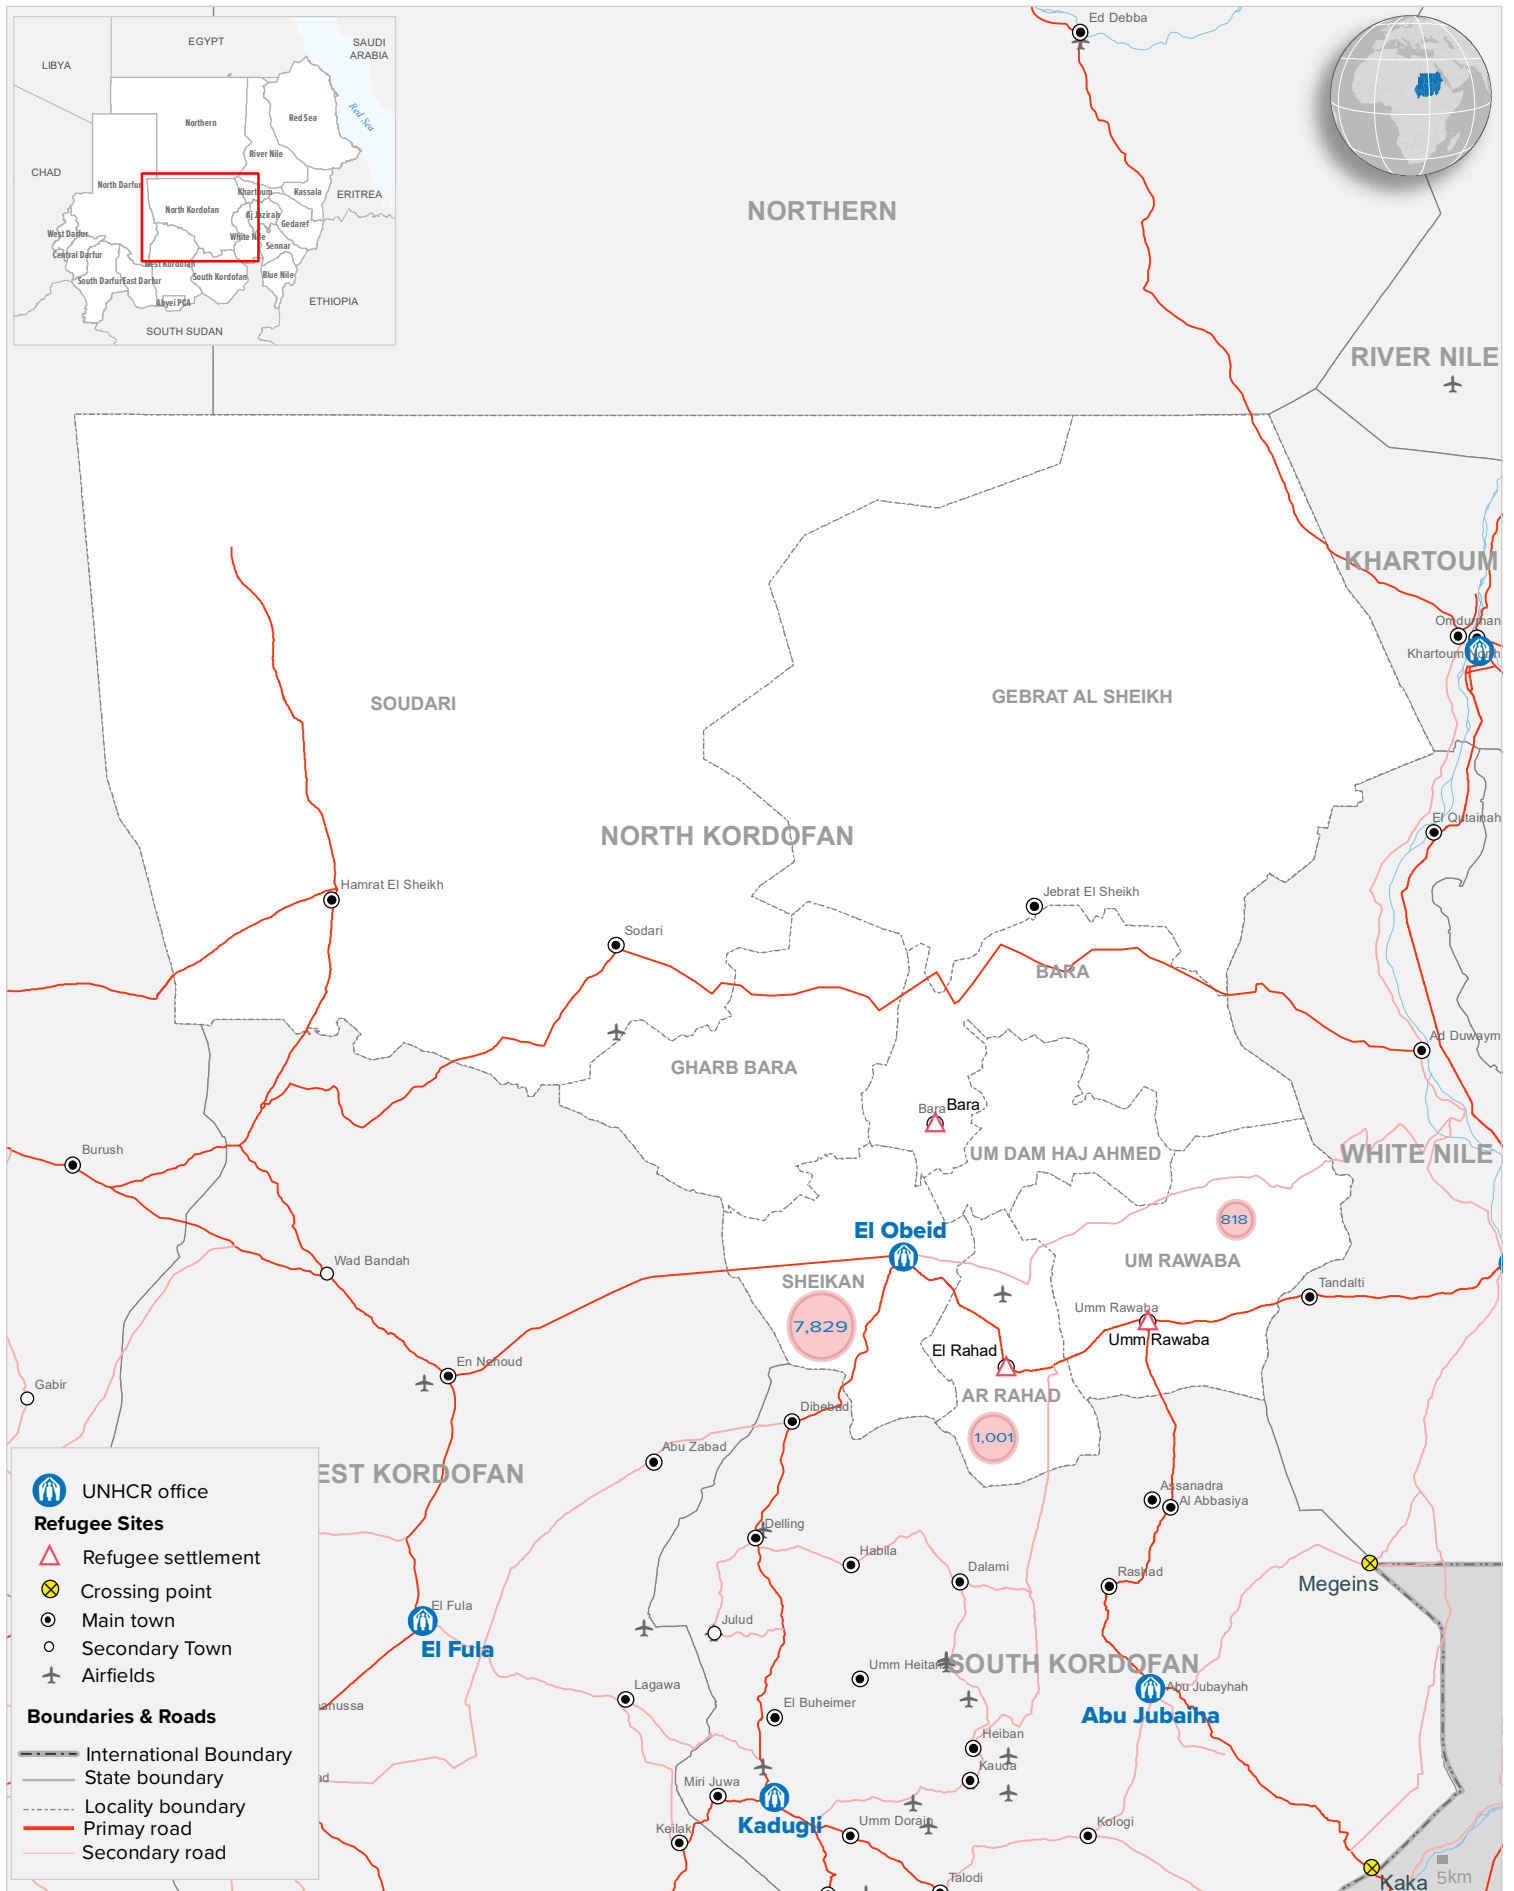

# SUDAN: North Kordofan State

## UNHCR Presence and Refugees Location Map

As of 31 January 2023

The depiction and use of boundaries, geographic names and related data shown on maps and included in lists, tables, documents, and databases are not warranted to be error free nor do they necessarily imply official endorsement or acceptance by the United Nations. Final status of the Abyei area is not yet determined.

Sources: Boundary (CBS, FGC, NIC) Geodata: UNHCR, OCHA. Author: UNHCR Feedback: UNHCR - Sudan, Information Management Unit - [SUDKHM@unhcr.org](mailto:SUDKHM@unhcr.org) | [ITUA@unhcr.org](mailto:ITUA@unhcr.org)