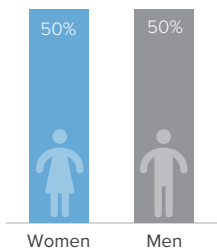

121,029 TOTAL REGISTERED REFUGEES FROM SOUTH SUDAN

70,365 BIOMETRICALLY VERIFIED

Registered Refugees Per Demographics

Demographic Breakdown

Breakdown By Location

Breakdown by State

The boundaries and names shown and the designations used on this map do not imply official endorsement or acceptance by the United Nations. Abyei region: Final status of the Abyei area is not yet determined.