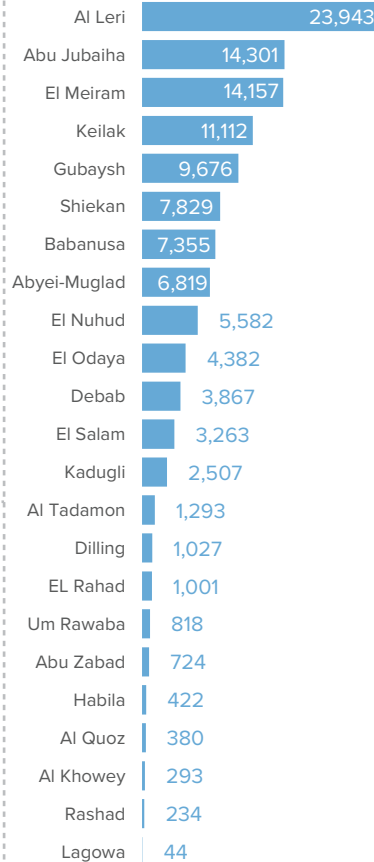

121,029 TOTAL REGISTERED REFUGEES FROM SOUTH SUDAN

70,365 BIOMETRICALLY VERIFIED

Registered Refugees Per Demographics

Demographic Breakdown

Breakdown By Location

Breakdown by State

The boundaries and names shown and the designations used on this map do not imply official endorsement or acceptance by the United Nations. Abyei region: Final status of the Abyei area is not yet determined.