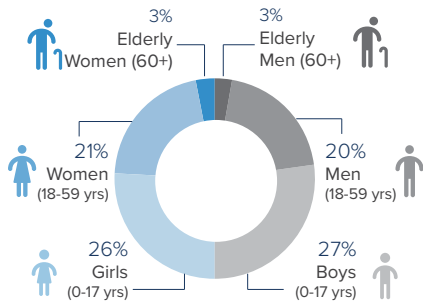

121,029 TOTAL REGISTERED REFUGEES FROM SOUTH SUDAN

70,365 BIOMETRICALLY VERIFIED

Registered Refugees Per Demographics

Demographic Breakdown

Breakdown By Location

Breakdown by State

The boundaries and names shown and the designations used on this map do not imply official endorsement or acceptance by the United Nations. Abyei region: Final status of the Abyei area is not yet determined.