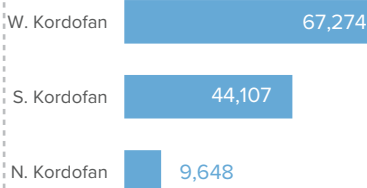

121,029 TOTAL REGISTERED REFUGEES FROM SOUTH SUDAN

70,365 BIOMETRICALLY VERIFIED

Registered Refugees Per Demographics

Demographic Breakdown

Breakdown By Location

Breakdown by State

The boundaries and names shown and the designations used on this map do not imply official endorsement or acceptance by the United Nations. Abyei region: Final status of the Abyei area is not yet determined.