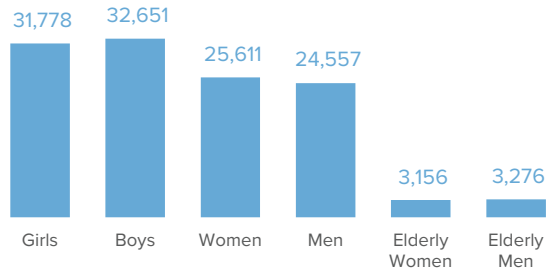

121,029 TOTAL REGISTERED REFUGEES FROM SOUTH SUDAN

70,365 BIOMETRICALLY VERIFIED

Registered Refugees Per Demographics

Demographic Breakdown

Breakdown By Location

Breakdown by State

The boundaries and names shown and the designations used on this map do not imply official endorsement or acceptance by the United Nations. Abyei region: Final status of the Abyei area is not yet determined.