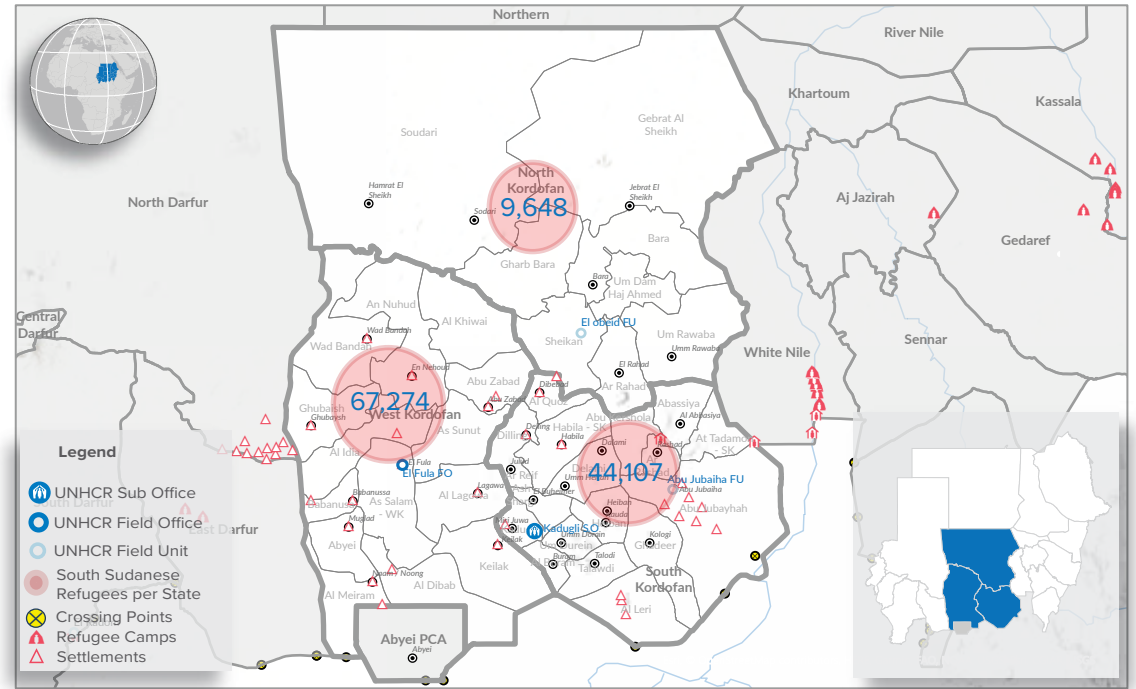

121,029 TOTAL REGISTERED REFUGEES FROM SOUTH SUDAN

70,365 BIOMETRICALLY VERIFIED

Registered Refugees Per Demographics

Demographic Breakdown

Breakdown By Location

Breakdown by State

The boundaries and names shown and the designations used on this map do not imply official endorsement or acceptance by the United Nations. Abyei region: Final status of the Abyei area is not yet determined.

Refugees New Registration Trend