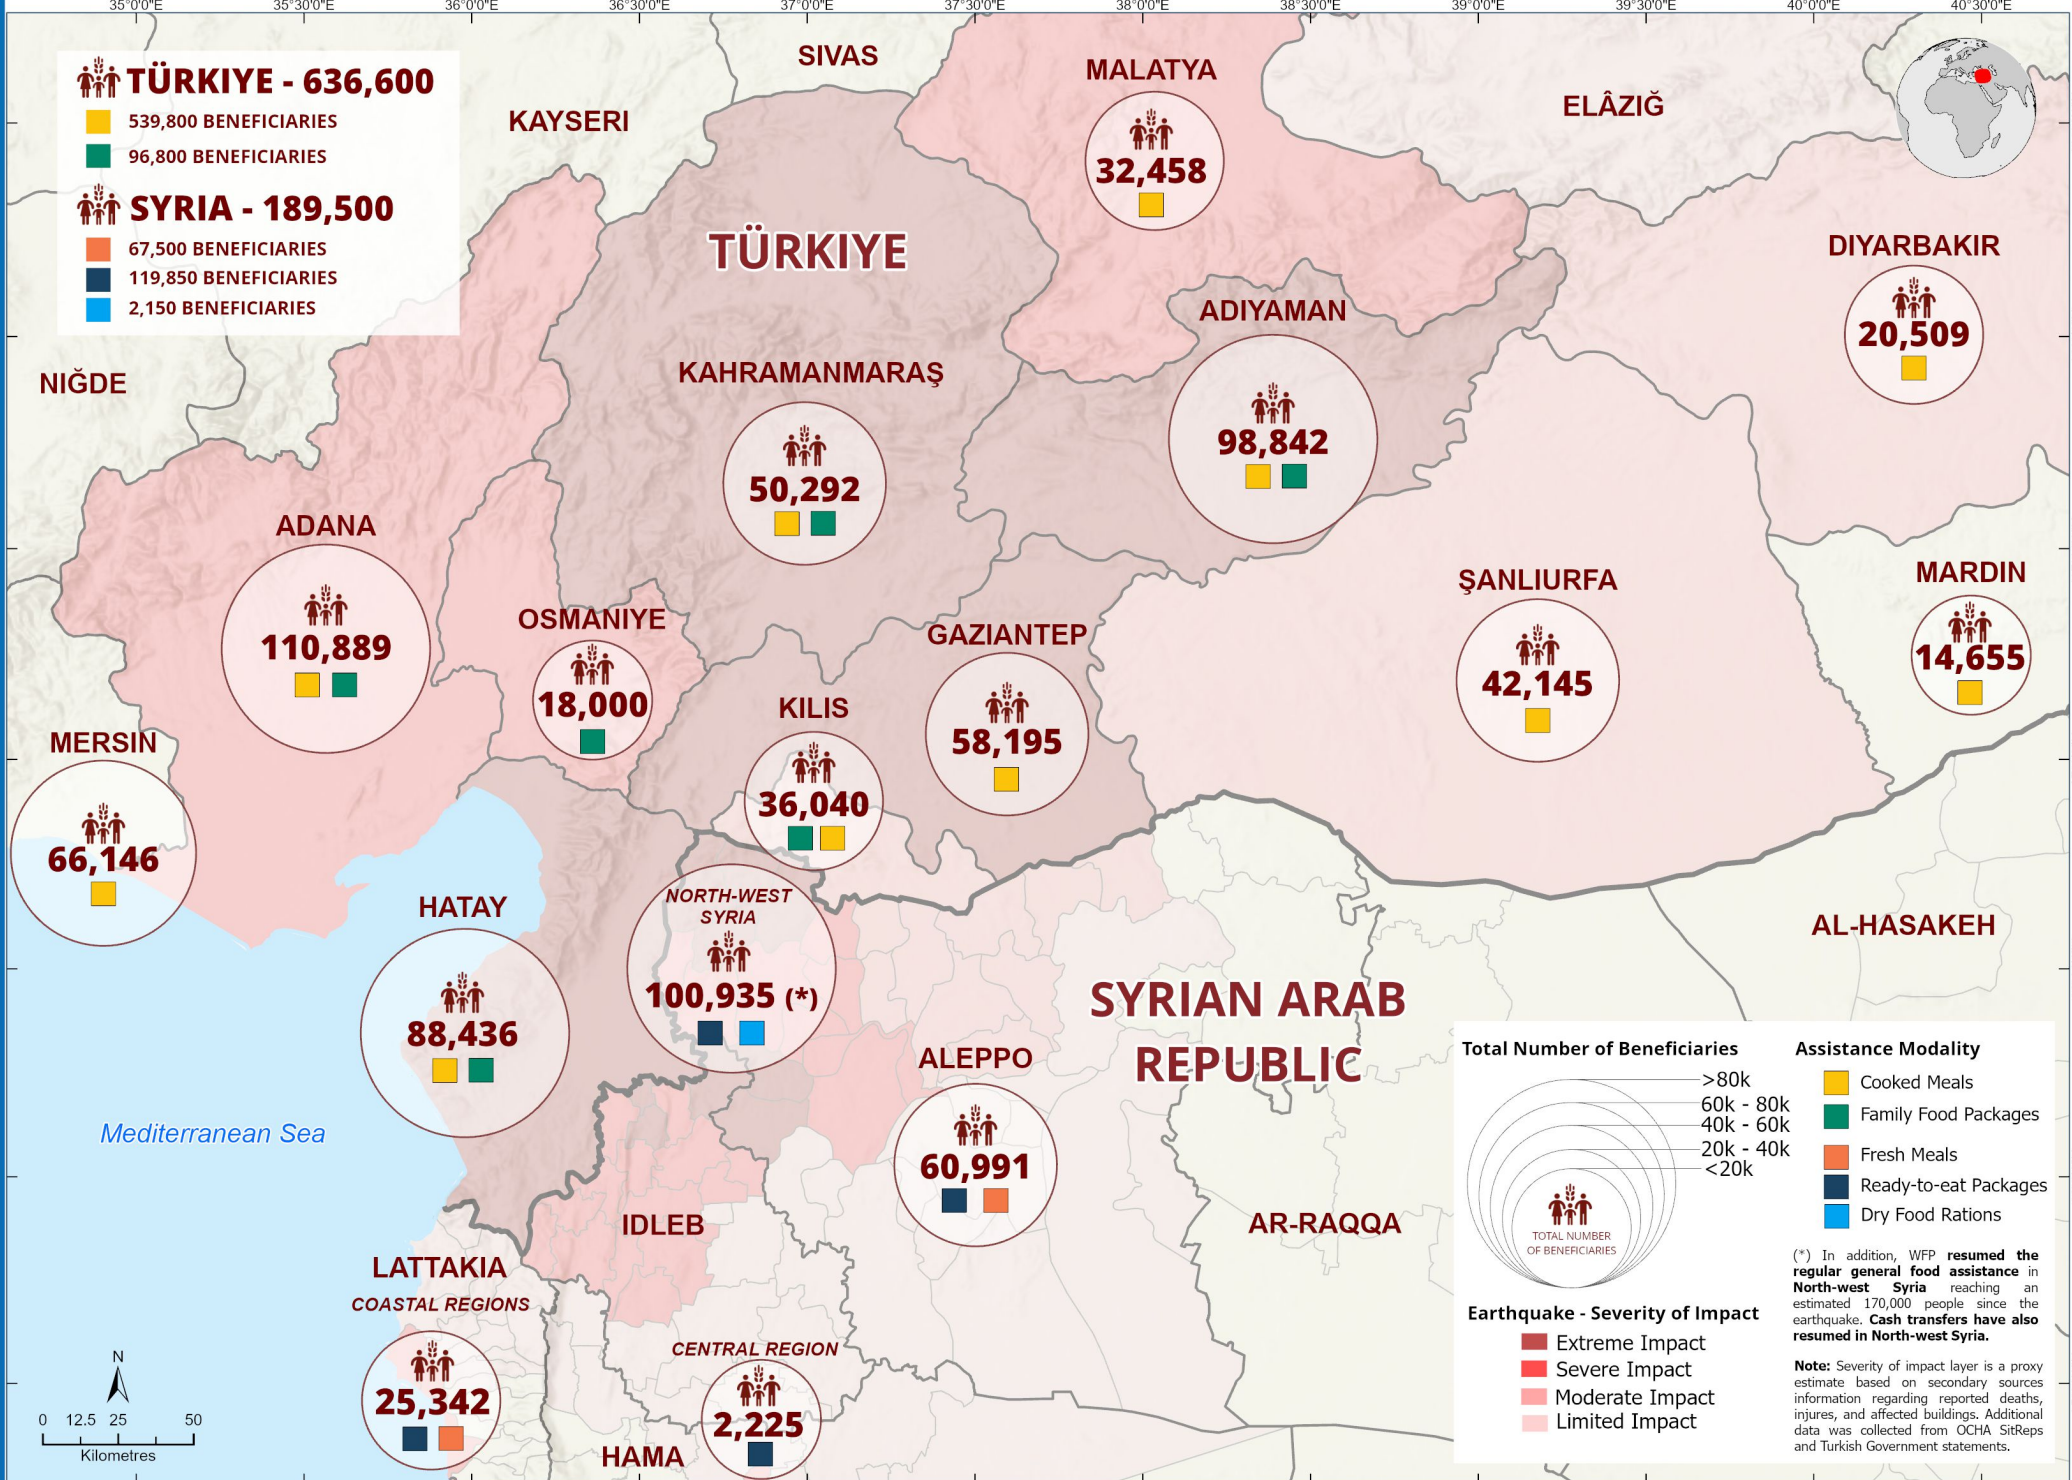

Türkiye - Syrian Arab Republic

Earthquake Response Map - 16.02.2023

TÜRKIYE - 636,600

- 539,800 BENEFICIARIES
- 96,800 BENEFICIARIES

SYRIA - 189,500

- 67,500 BENEFICIARIES
- 119,850 BENEFICIARIES
- 2,150 BENEFICIARIES

Total Number of Beneficiaries

- >80k
- 60k - 80k
- 40k - 60k
- 20k - 40k
- <20k

Assistance Modality

- Cooked Meals
- Family Food Packages
- Fresh Meals
- Ready-to-eat Packages
- Dry Food Rations

Earthquake - Severity of Impact

- Extreme Impact
- Severe Impact
- Moderate Impact
- Limited Impact

(*) In addition, WFP resumed the regular general food assistance in North-west Syria reaching an estimated 170,000 people since the earthquake. Cash transfers have also resumed in North-west Syria.

Note: Severity of impact layer is a proxy estimate based on secondary sources information regarding reported deaths, injuries, and affected buildings. Additional data was collected from OCHA SitReps and Turkish Government statements.