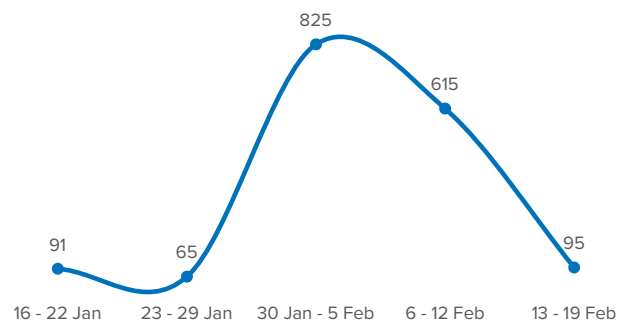

SPAIN Weekly snapshot - Week 7 (13 - 19 Feb 2023)

The charts below are based on figures from the Ministry of Interior and UNHCR estimates. All figures are provisional and subject to change

Refugees & migrants: sea and land arrivals in week 7¹

Arrivals in Spain

Western Mediterranean

Northwest African maritime (Canary Islands)

Arrivals in Spain during the last five weeks¹

Arrivals in Spain by route during the last six months²

Arrivals in Spain per month²