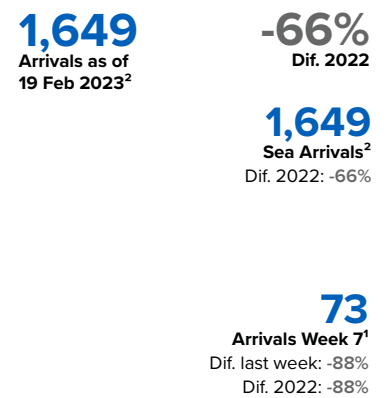

SPAIN Weekly snapshot - Week 7 (13 - 19 Feb 2023)

The charts below are based on figures from the Ministry of Interior and UNHCR estimates. All figures are provisional and subject to change

Refugees & migrants: sea and land arrivals in week 7¹

Arrivals in Spain

Western Mediterranean

Northwest African maritime (Canary Islands)

Arrivals in Spain during the last five weeks¹

Arrivals in Spain by route during the last six months²

Arrivals in Spain per month²