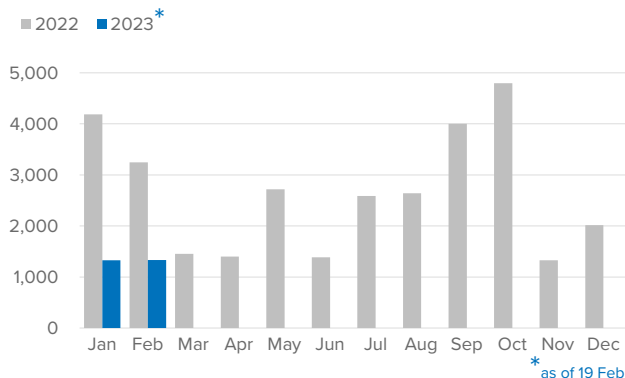

SPAIN Weekly snapshot - Week 7 (13 - 19 Feb 2023)

The charts below are based on figures from the Ministry of Interior and UNHCR estimates. All figures are provisional and subject to change

Refugees & migrants: sea and land arrivals in week 7¹

Arrivals in Spain

Western Mediterranean

Northwest African maritime (Canary Islands)

Arrivals in Spain during the last five weeks¹

Arrivals in Spain by route during the last six months²

Arrivals in Spain per month²