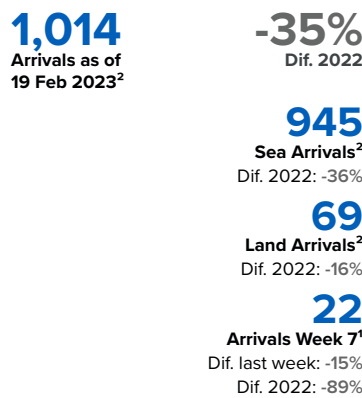

SPAIN Weekly snapshot - Week 7 (13 - 19 Feb 2023)

The charts below are based on figures from the Ministry of Interior and UNHCR estimates. All figures are provisional and subject to change

Refugees & migrants: sea and land arrivals in week 7¹

Arrivals in Spain

Western Mediterranean

Northwest African maritime (Canary Islands)

Arrivals in Spain during the last five weeks¹

Arrivals in Spain by route during the last six months²

Arrivals in Spain per month²