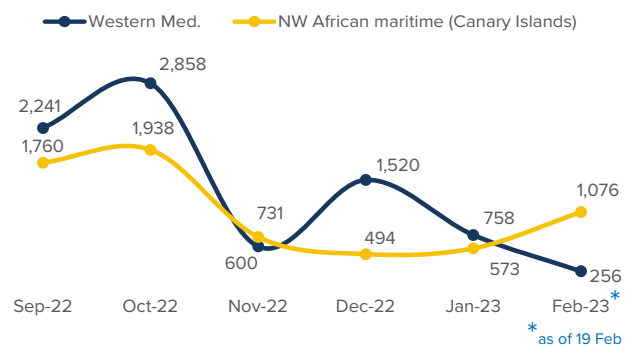

SPAIN Weekly snapshot - Week 7 (13 - 19 Feb 2023)

The charts below are based on figures from the Ministry of Interior and UNHCR estimates. All figures are provisional and subject to change

Refugees & migrants: sea and land arrivals in week 7¹

Arrivals in Spain

Western Mediterranean

Northwest African maritime (Canary Islands)

Arrivals in Spain during the last five weeks¹

Arrivals in Spain by route during the last six months²

Arrivals in Spain per month²