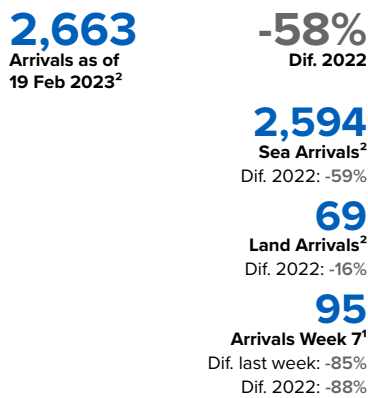

SPAIN Weekly snapshot - Week 7 (13 - 19 Feb 2023)

The charts below are based on figures from the Ministry of Interior and UNHCR estimates. All figures are provisional and subject to change

Refugees & migrants: sea and land arrivals in week 7¹

Arrivals in Spain

Western Mediterranean

Northwest African maritime (Canary Islands)

Arrivals in Spain during the last five weeks¹

Arrivals in Spain by route during the last six months²

Arrivals in Spain per month²