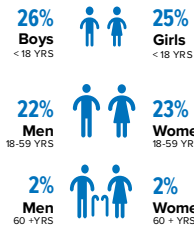

3.78 MILLION
PERSONS OF CONCERN
[SOMALIA SITUATION]

As of January 2023, Somalia was host to 34,872 registered refugees and asylum seekers, mainly from Ethiopia and Yemen.

Over 93,000 Somali refugees have voluntarily returned to Somalia since December 2014 with UNHCR assistance from different countries of asylum including Kenya, Yemen, Djibouti, Libya, Tunisia and Eritrea.

687,872
SOMALI REFUGEES AND ASYLUM-SEEKERS
hosted in neighbouring countries

AGE AND GENDER COMPOSITION
of refugees and asylum-seekers

2.97 MILLION
INTERNALLY DISPLACED IN SOMALIA

Estimated IDP statistics, Somalia Information Management Working Group, Jan 2021