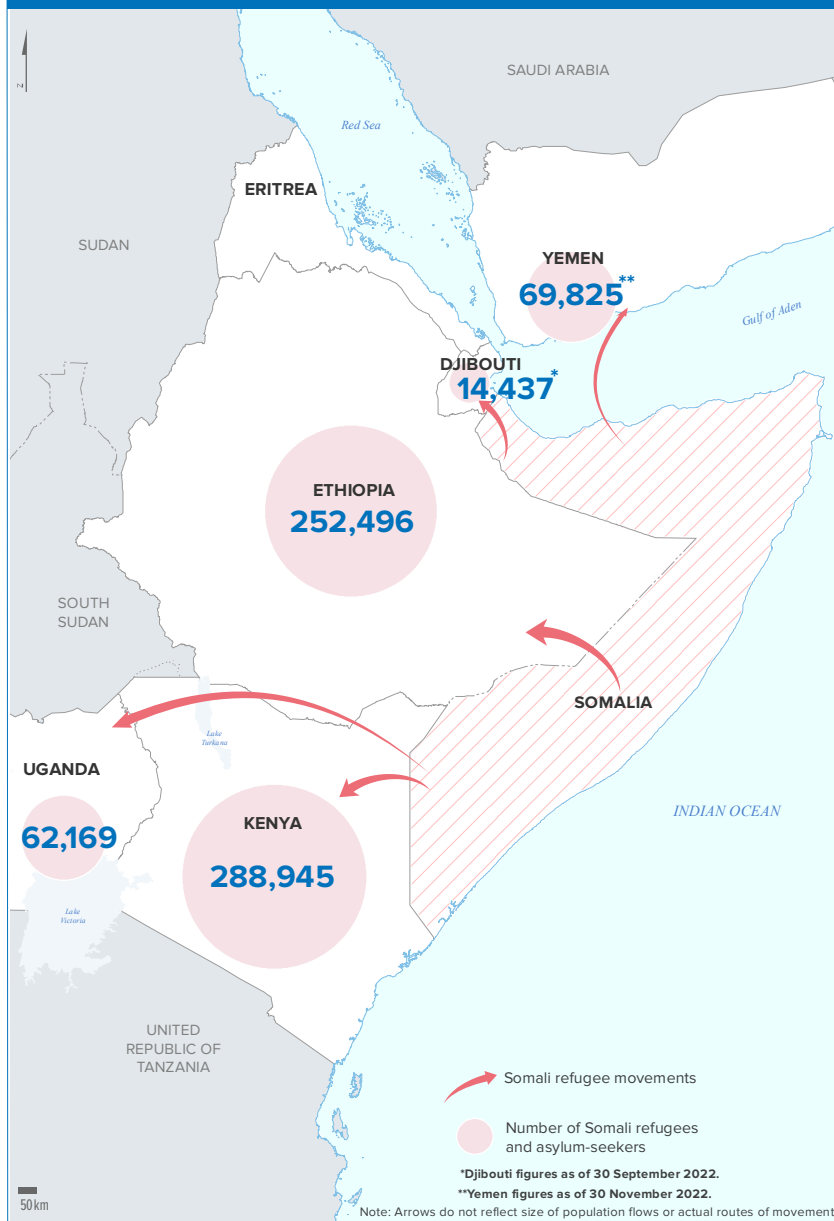

3.78 MILLION
PERSONS OF CONCERN
[SOMALIA SITUATION]

As of January 2023, Somalia was host to 34,872 registered refugees and asylum seekers, mainly from Ethiopia and Yemen.

Over 93,000 Somali refugees have voluntarily returned to Somalia since December 2014 with UNHCR assistance from different countries of asylum including Kenya, Yemen, Djibouti, Libya, Tunisia and Eritrea.

687,872
SOMALI REFUGEES AND ASYLUM-SEEKERS
hosted in neighbouring countries

AGE AND GENDER COMPOSITION
of refugees and asylum-seekers

2.97 MILLION
INTERNALLY DISPLACED IN SOMALIA

Estimated IDP statistics, Somalia Information Management Working Group, Jan 2021

REASONS FOR DISPLACEMENT

34,872
REFUGEES AND ASYLUM-SEEKERS
hosted in Somalia, by country of origin

93,706
SOMALI REFUGEE RETURNNEES
UNHCR-assisted returns

SOMALIS displaced into neighbouring countries

Population of concern to UNHCR in SOMALIA

2.97 MILLION
INTERNALLY DISPLACED PERSONS

93,706
SOMALI REFUGEE RETURNNEES

34,872
REFUGEES AND ASYLUM-SEEKERS

Region	IDPs	Assisted Refugee Returnees	Refugees and Asylum Seekers
Awdal	32,400	-	473
Bakool	41,300	-	-
Banadir	904,000	21,370	2,746
Bari	162,300	-	9,856
Bay	461,600	9,772	-
Galgaduud	92,400	18	-
Gedo	119,900	2,968	-
Hiraan	88,700	72	-
Lower Juba	76,700	54,657	-
Lower Shabelle	96,400	222	110
Middle Juba	40,000	1,540	-
Middle Shabelle	86,600	864	-
Mudug	131,200	-	1,350
Nugaal	49,000	61	2,828
Sanaag	46,000	-	152
Sool	175,400	-	-
Togdheer	167,400	-	360
Woqooyi Galbeed	196,200	931	16,260
Other	-	1,231	737
Total	2,967,500	93,706	34,872