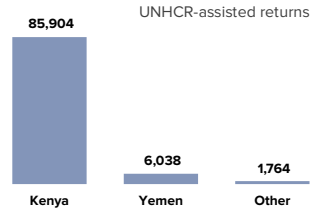

3.78 MILLION
PERSONS OF CONCERN
[SOMALIA SITUATION]

As of January 2023, Somalia was host to 34,872 registered refugees and asylum seekers, mainly from Ethiopia and Yemen.

Over 93,000 Somali refugees have voluntarily returned to Somalia since December 2014 with UNHCR assistance from different countries of asylum including Kenya, Yemen, Djibouti, Libya, Tunisia and Eritrea.

687,872
SOMALI REFUGEES AND ASYLUM-SEEKERS
hosted in neighbouring countries

AGE AND GENDER COMPOSITION
of refugees and asylum-seekers

2.97 MILLION
INTERNALLY DISPLACED IN SOMALIA

Estimated IDP statistics, Somalia Information Management Working Group, Jan 2021

REASONS FOR DISPLACEMENT

34,872
REFUGEES AND ASYLUM-SEEKERS
hosted in Somalia, by country of origin

93,706
SOMALI REFUGEE RETURNNEES
UNHCR-assisted returns

SOMALIS displaced into neighbouring countries

Population of concern to UNHCR in SOMALIA