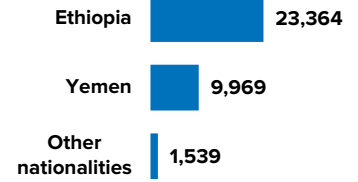

3.78 MILLION
PERSONS OF CONCERN
[SOMALIA SITUATION]

As of January 2023, Somalia was host to 34,872 registered refugees and asylum seekers, mainly from Ethiopia and Yemen.

Over 93,000 Somali refugees have voluntarily returned to Somalia since December 2014 with UNHCR assistance from different countries of asylum including Kenya, Yemen, Djibouti, Libya, Tunisia and Eritrea.

687,872
SOMALI REFUGEES AND ASYLUM-SEEKERS
hosted in neighbouring countries

AGE AND GENDER COMPOSITION
of refugees and asylum-seekers

2.97 MILLION
INTERNALLY DISPLACED IN SOMALIA

Estimated IDP statistics, Somalia Information Management Working Group, Jan 2021

REASONS FOR DISPLACEMENT

34,872
REFUGEES AND ASYLUM-SEEKERS
hosted in Somalia, by country of origin

93,706
SOMALI REFUGEE RETURNNEES
UNHCR-assisted returns

SOMALIS displaced into neighbouring countries

Population of concern to UNHCR in SOMALIA