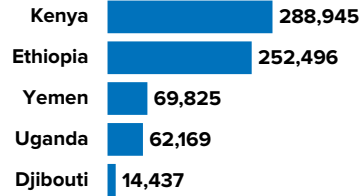

3.78 MILLION
PERSONS OF CONCERN
[SOMALIA SITUATION]

As of January 2023, Somalia was host to 34,872 registered refugees and asylum seekers, mainly from Ethiopia and Yemen.

Over 93,000 Somali refugees have voluntarily returned to Somalia since December 2014 with UNHCR assistance from different countries of asylum including Kenya, Yemen, Djibouti, Libya, Tunisia and Eritrea.

687,872
SOMALI REFUGEES AND ASYLUM-SEEKERS
hosted in neighbouring countries

AGE AND GENDER COMPOSITION
of refugees and asylum-seekers

2.97 MILLION
INTERNALLY DISPLACED IN SOMALIA

Estimated IDP statistics, Somalia Information Management Working Group, Jan 2021

REASONS FOR DISPLACEMENT

34,872
REFUGEES AND ASYLUM-SEEKERS
hosted in Somalia, by country of origin

93,706
SOMALI REFUGEE RETURNNEES
UNHCR-assisted returns

SOMALIS displaced into neighbouring countries

Population of concern to UNHCR in SOMALIA