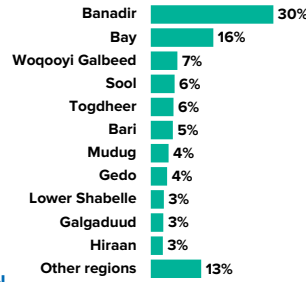

3.78 MILLION
PERSONS OF CONCERN
[SOMALIA SITUATION]

As of January 2023, Somalia was host to 34,872 registered refugees and asylum seekers, mainly from Ethiopia and Yemen.

Over 93,000 Somali refugees have voluntarily returned to Somalia since December 2014 with UNHCR assistance from different countries of asylum including Kenya, Yemen, Djibouti, Libya, Tunisia and Eritrea.

687,872
SOMALI REFUGEES AND ASYLUM-SEEKERS
hosted in neighbouring countries

AGE AND GENDER COMPOSITION
of refugees and asylum-seekers

2.97 MILLION
INTERNALLY DISPLACED IN SOMALIA

Estimated IDP statistics, Somalia Information Management Working Group, Jan 2021

REASONS FOR DISPLACEMENT

34,872
REFUGEES AND ASYLUM-SEEKERS
hosted in Somalia, by country of origin

93,706
SOMALI REFUGEE RETURNNEES
UNHCR-assisted returns

SOMALIS displaced into neighbouring countries

Population of concern to UNHCR in SOMALIA