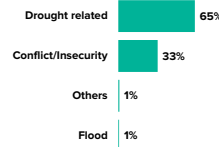

REASONS FOR DISPLACEMENT