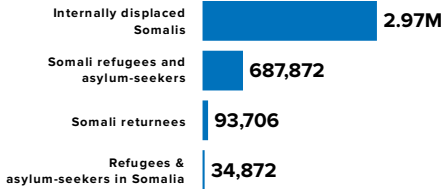

3.78 MILLION
PERSONS OF CONCERN
[SOMALIA SITUATION]

As of January 2023, Somalia was host to 34,872 registered refugees and asylum seekers, mainly from Ethiopia and Yemen.

Over 93,000 Somali refugees have voluntarily returned to Somalia since December 2014 with UNHCR assistance from different countries of asylum including Kenya, Yemen, Djibouti, Libya, Tunisia and Eritrea.

687,872
SOMALI REFUGEES AND ASYLUM-SEEKERS
hosted in neighbouring countries

AGE AND GENDER COMPOSITION
of refugees and asylum-seekers

2.97 MILLION
INTERNALLY DISPLACED IN SOMALIA

Estimated IDP statistics, Somalia Information Management Working Group, Jan 2021