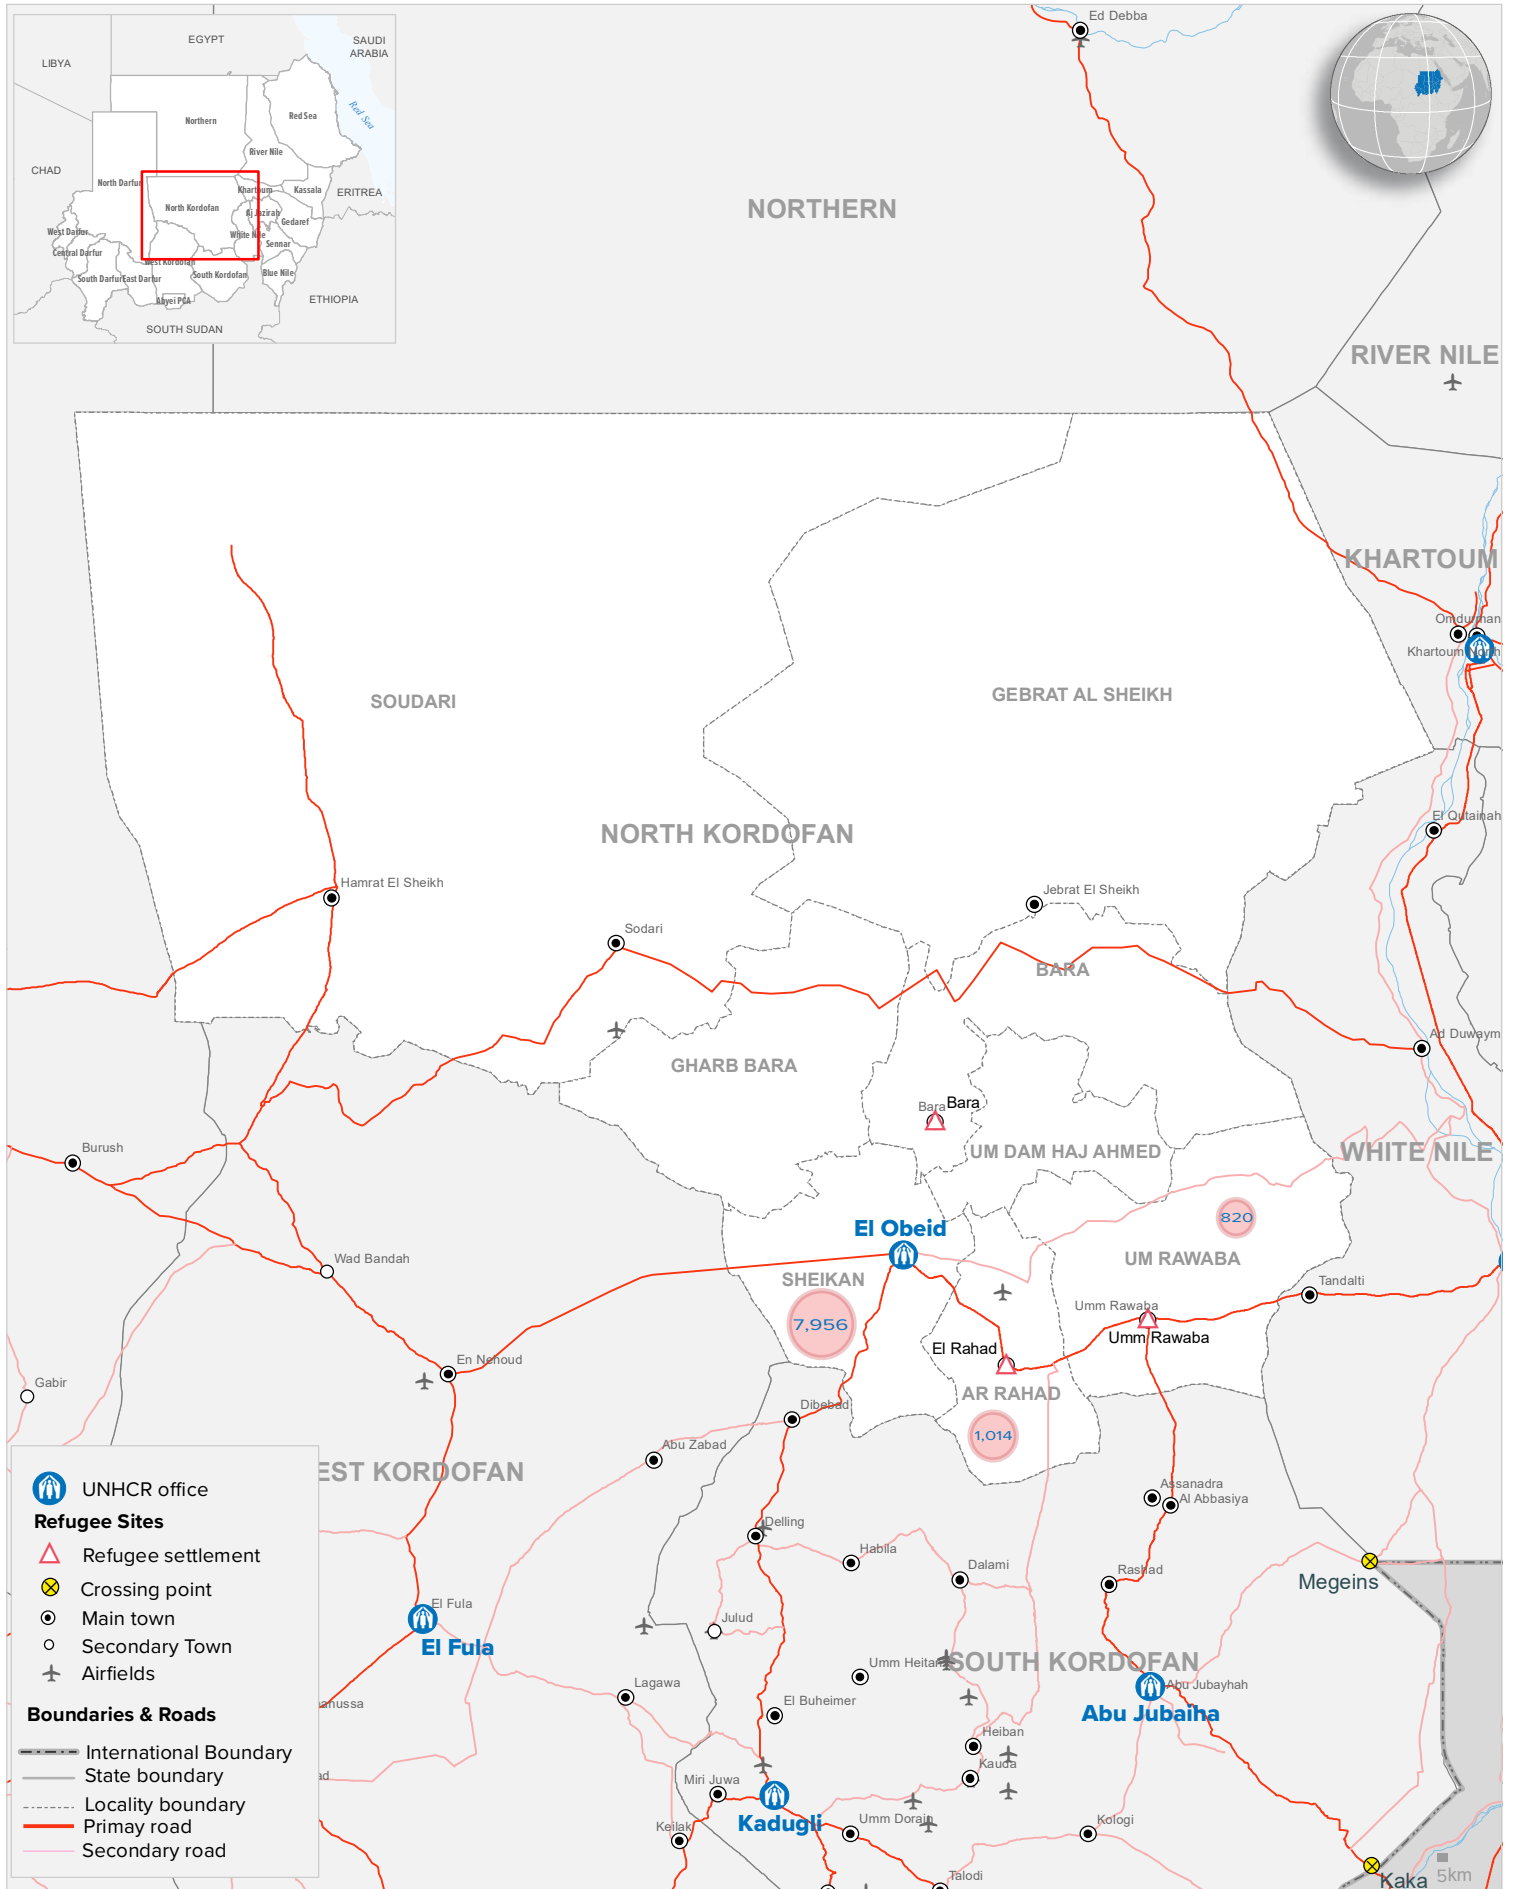

SUDAN: North Kordofan State

UNHCR Presence and Refugees Location Map

As of 28 February 2023

The depiction and use of boundaries, geographic names and related data shown on maps and included in lists, tables, documents, and databases are not warranted to be error free nor do they necessarily imply official endorsement or acceptance by the United Nations. Final status of the Abyei area is not yet determined.
Sources: Boundary (CBS, FGC, NIC) Geodata: UNHCR, OCHA. Author: UNHCR Feedback: UNHCR - Sudan, Information Management Unit - SUDKHM@unhcr.org | ITUA@unhcr.org