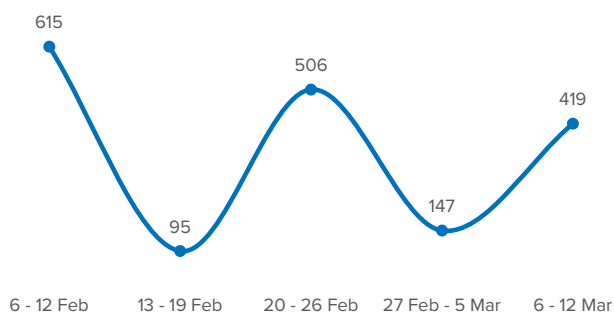

SPAIN Weekly snapshot - Week 10 (6 - 12 Mar 2023)

The charts below are based on figures from the Ministry of Interior and UNHCR estimates. All figures are provisional and subject to change

Refugees & migrants: sea and land arrivals in week 10¹

Arrivals in Spain

Western Mediterranean

Northwest African maritime (Canary Islands)

Arrivals in Spain during the last five weeks¹

Arrivals in Spain by route during the last six months²

Arrivals in Spain per month²