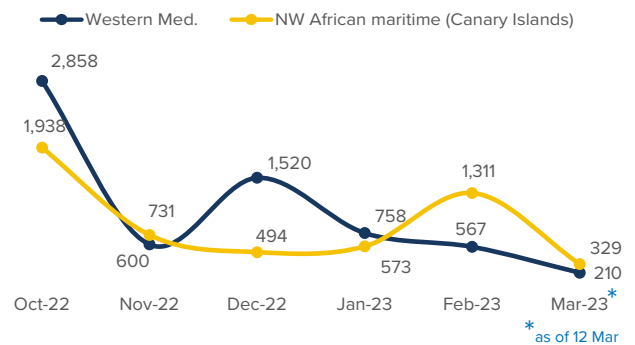

SPAIN Weekly snapshot - Week 10 (6 - 12 Mar 2023)

The charts below are based on figures from the Ministry of Interior and UNHCR estimates. All figures are provisional and subject to change

Refugees & migrants: sea and land arrivals in week 10¹

Arrivals in Spain

Western Mediterranean

Northwest African maritime (Canary Islands)

Arrivals in Spain during the last five weeks¹

Arrivals in Spain by route during the last six months²

Arrivals in Spain per month²