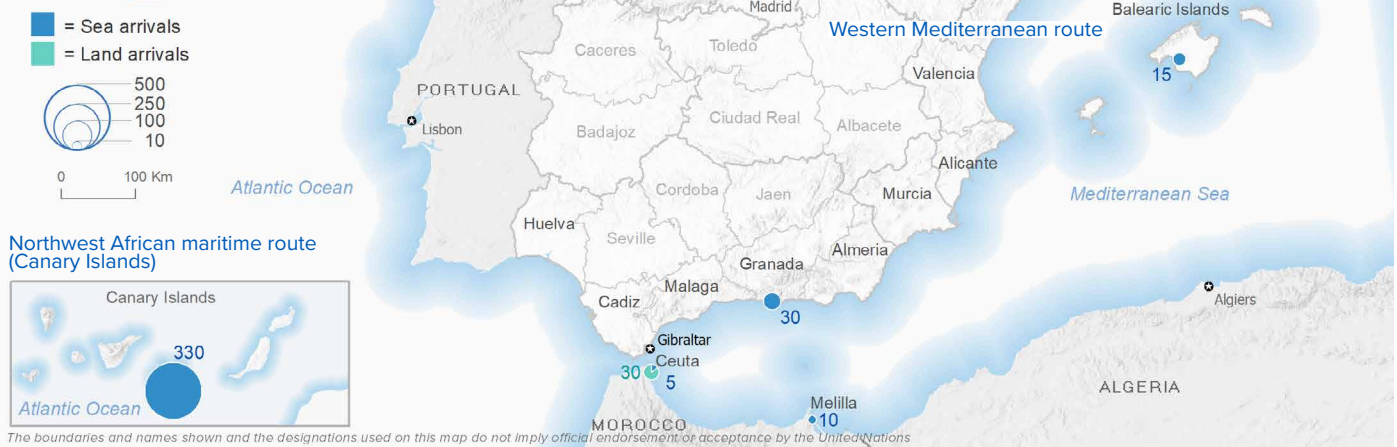

SPAIN Weekly snapshot - Week 10 (6 - 12 Mar 2023)

The charts below are based on figures from the Ministry of Interior and UNHCR estimates. All figures are provisional and subject to change

Refugees & migrants: sea and land arrivals in week 10¹

Arrivals in Spain

Western Mediterranean

Northwest African maritime (Canary Islands)

Arrivals in Spain during the last five weeks¹

Arrivals in Spain by route during the last six months²

Arrivals in Spain per month²