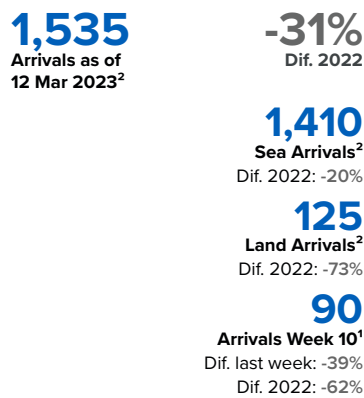

SPAIN Weekly snapshot - Week 10 (6 - 12 Mar 2023)

The charts below are based on figures from the Ministry of Interior and UNHCR estimates. All figures are provisional and subject to change

Refugees & migrants: sea and land arrivals in week 10¹

Arrivals in Spain

Western Mediterranean

Northwest African maritime (Canary Islands)

Arrivals in Spain during the last five weeks¹

Arrivals in Spain by route during the last six months²

Arrivals in Spain per month²