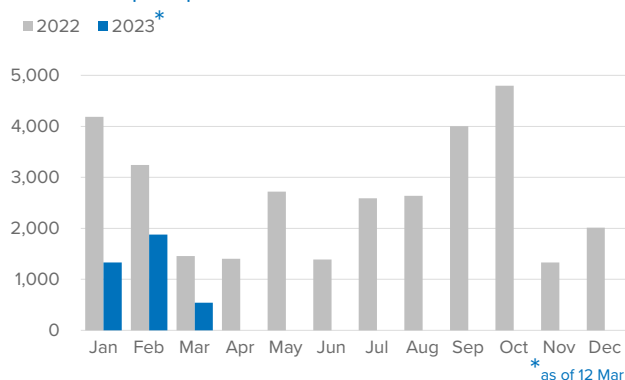

SPAIN Weekly snapshot - Week 10 (6 - 12 Mar 2023)

The charts below are based on figures from the Ministry of Interior and UNHCR estimates. All figures are provisional and subject to change

Refugees & migrants: sea and land arrivals in week 10¹

Arrivals in Spain

Western Mediterranean

Northwest African maritime (Canary Islands)

Arrivals in Spain during the last five weeks¹

Arrivals in Spain by route during the last six months²

Arrivals in Spain per month²