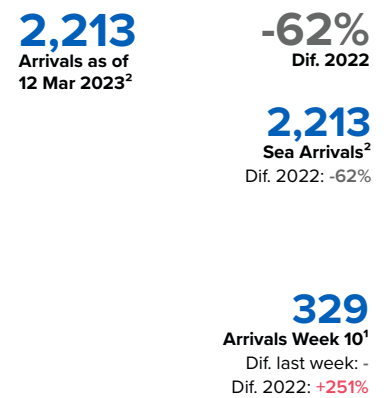

SPAIN Weekly snapshot - Week 10 (6 - 12 Mar 2023)

The charts below are based on figures from the Ministry of Interior and UNHCR estimates. All figures are provisional and subject to change

Refugees & migrants: sea and land arrivals in week 10¹

Arrivals in Spain

Western Mediterranean

Northwest African maritime (Canary Islands)

Arrivals in Spain during the last five weeks¹

Arrivals in Spain by route during the last six months²

Arrivals in Spain per month²