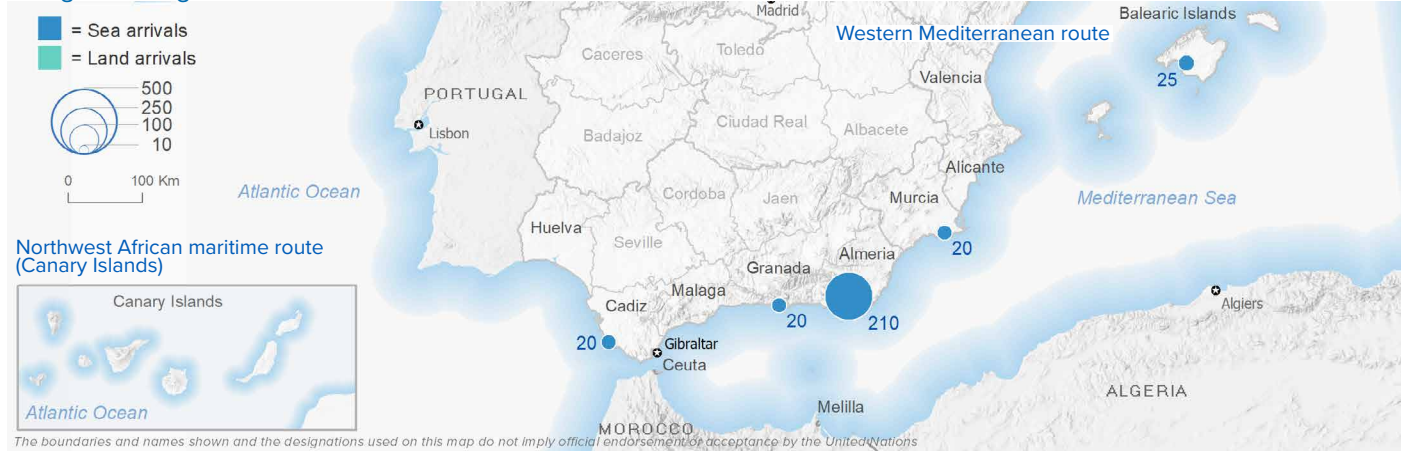

SPAIN Weekly snapshot - Week 12 (20 - 26 Mar 2023)

The charts below are based on figures from the Ministry of Interior and UNHCR estimates. All figures are provisional and subject to change

Refugees & migrants: sea and land arrivals in week 12¹

Arrivals in Spain

Western Mediterranean

Northwest African maritime (Canary Islands)

Arrivals in Spain during the last five weeks¹

Arrivals in Spain by route during the last six months²

Arrivals in Spain per month²