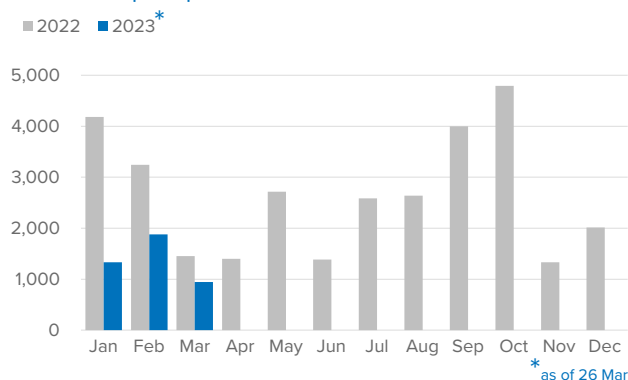

SPAIN Weekly snapshot - Week 12 (20 - 26 Mar 2023)

The charts below are based on figures from the Ministry of Interior and UNHCR estimates. All figures are provisional and subject to change

Refugees & migrants: sea and land arrivals in week 12¹

Arrivals in Spain

Western Mediterranean

Northwest African maritime (Canary Islands)

Arrivals in Spain during the last five weeks¹

Arrivals in Spain by route during the last six months²

Arrivals in Spain per month²