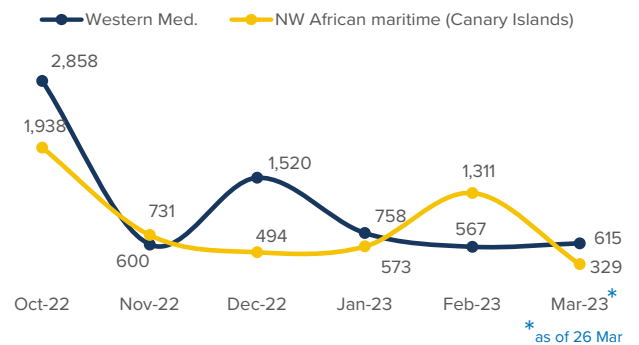

SPAIN Weekly snapshot - Week 12 (20 - 26 Mar 2023)

The charts below are based on figures from the Ministry of Interior and UNHCR estimates. All figures are provisional and subject to change

Refugees & migrants: sea and land arrivals in week 12¹

Arrivals in Spain

Western Mediterranean

Northwest African maritime (Canary Islands)

Arrivals in Spain during the last five weeks¹

Arrivals in Spain by route during the last six months²

Arrivals in Spain per month²