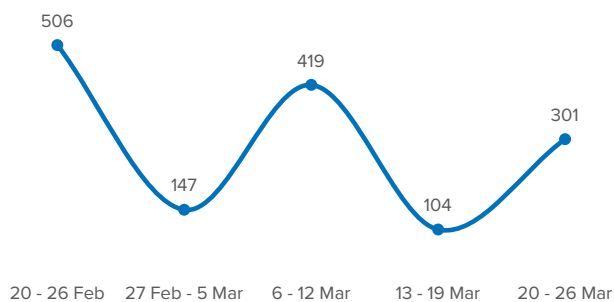

SPAIN Weekly snapshot - Week 12 (20 - 26 Mar 2023)

The charts below are based on figures from the Ministry of Interior and UNHCR estimates. All figures are provisional and subject to change

Refugees & migrants: sea and land arrivals in week 12¹

Arrivals in Spain

Western Mediterranean

Northwest African maritime (Canary Islands)

Arrivals in Spain during the last five weeks¹

Arrivals in Spain by route during the last six months²

Arrivals in Spain per month²