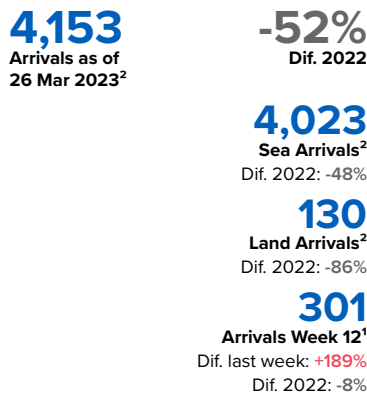

SPAIN Weekly snapshot - Week 12 (20 - 26 Mar 2023)

The charts below are based on figures from the Ministry of Interior and UNHCR estimates. All figures are provisional and subject to change

Refugees & migrants: sea and land arrivals in week 12¹

Arrivals in Spain

Western Mediterranean

Northwest African maritime (Canary Islands)

Arrivals in Spain during the last five weeks¹

Arrivals in Spain by route during the last six months²

Arrivals in Spain per month²