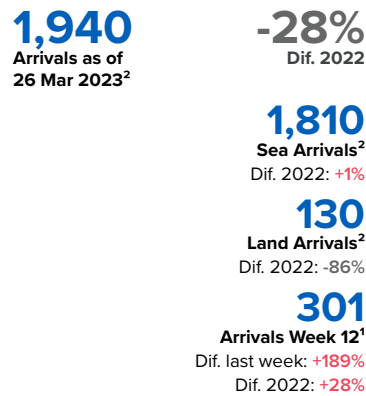

SPAIN Weekly snapshot - Week 12 (20 - 26 Mar 2023)

The charts below are based on figures from the Ministry of Interior and UNHCR estimates. All figures are provisional and subject to change

Refugees & migrants: sea and land arrivals in week 12¹

Arrivals in Spain

Western Mediterranean

Northwest African maritime (Canary Islands)

Arrivals in Spain during the last five weeks¹

Arrivals in Spain by route during the last six months²

Arrivals in Spain per month²