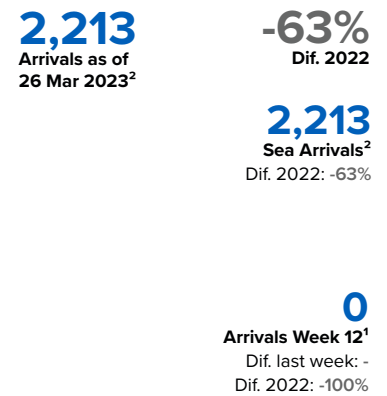

SPAIN Weekly snapshot - Week 12 (20 - 26 Mar 2023)

The charts below are based on figures from the Ministry of Interior and UNHCR estimates. All figures are provisional and subject to change

Refugees & migrants: sea and land arrivals in week 12¹

Arrivals in Spain

Western Mediterranean

Northwest African maritime (Canary Islands)

Arrivals in Spain during the last five weeks¹

Arrivals in Spain by route during the last six months²

Arrivals in Spain per month²