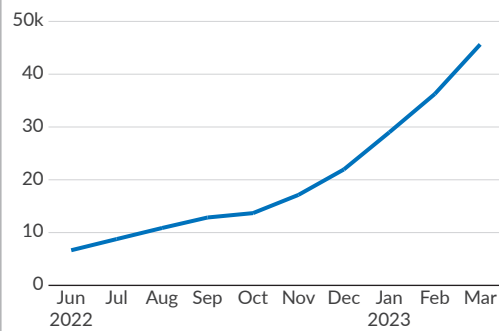

Cumulative arrivals trend

Sources: UNHCR, DAARA, ANPC, CNAR, SP-CNR