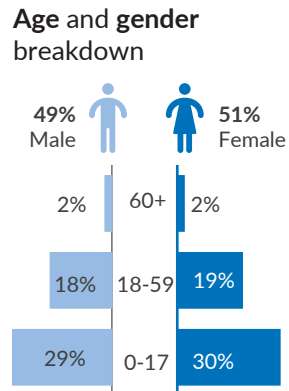

**Key figures**

**46,429** **15,682**

Estimated arrivals from Burkina Faso

Individuals registered

**19**

Main crossing points

- 8 to Ghana,
- 7 to Côte d'Ivoire,
- 2 to Benin,
- 2 to Togo

**Monthly influx**

**Individual registered breakdown**

**4,313**  
persons with specific needs

**8,443**  
school-age children

**Cumulative arrivals trend**

Sources: UNHCR, DAARA, ANPC, CNAR, SP-CNR