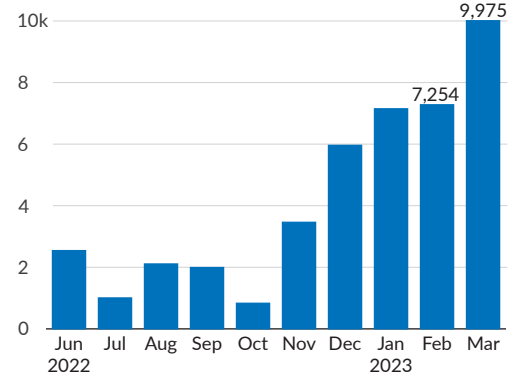

**Key figures**

**46,429** **15,682**

Estimated arrivals from Burkina Faso

Individuals registered

**19**

Main crossing points

- 8 to Ghana,
- 7 to Côte d'Ivoire,
- 2 to Benin,
- 2 to Togo

**Monthly influx**

**Individual registered breakdown**

**4,313**  
persons with specific needs

**8,443**  
school-age children

**Cumulative arrivals trend**

Sources: UNHCR, DAARA, ANPC, CNAR, SP-CNR