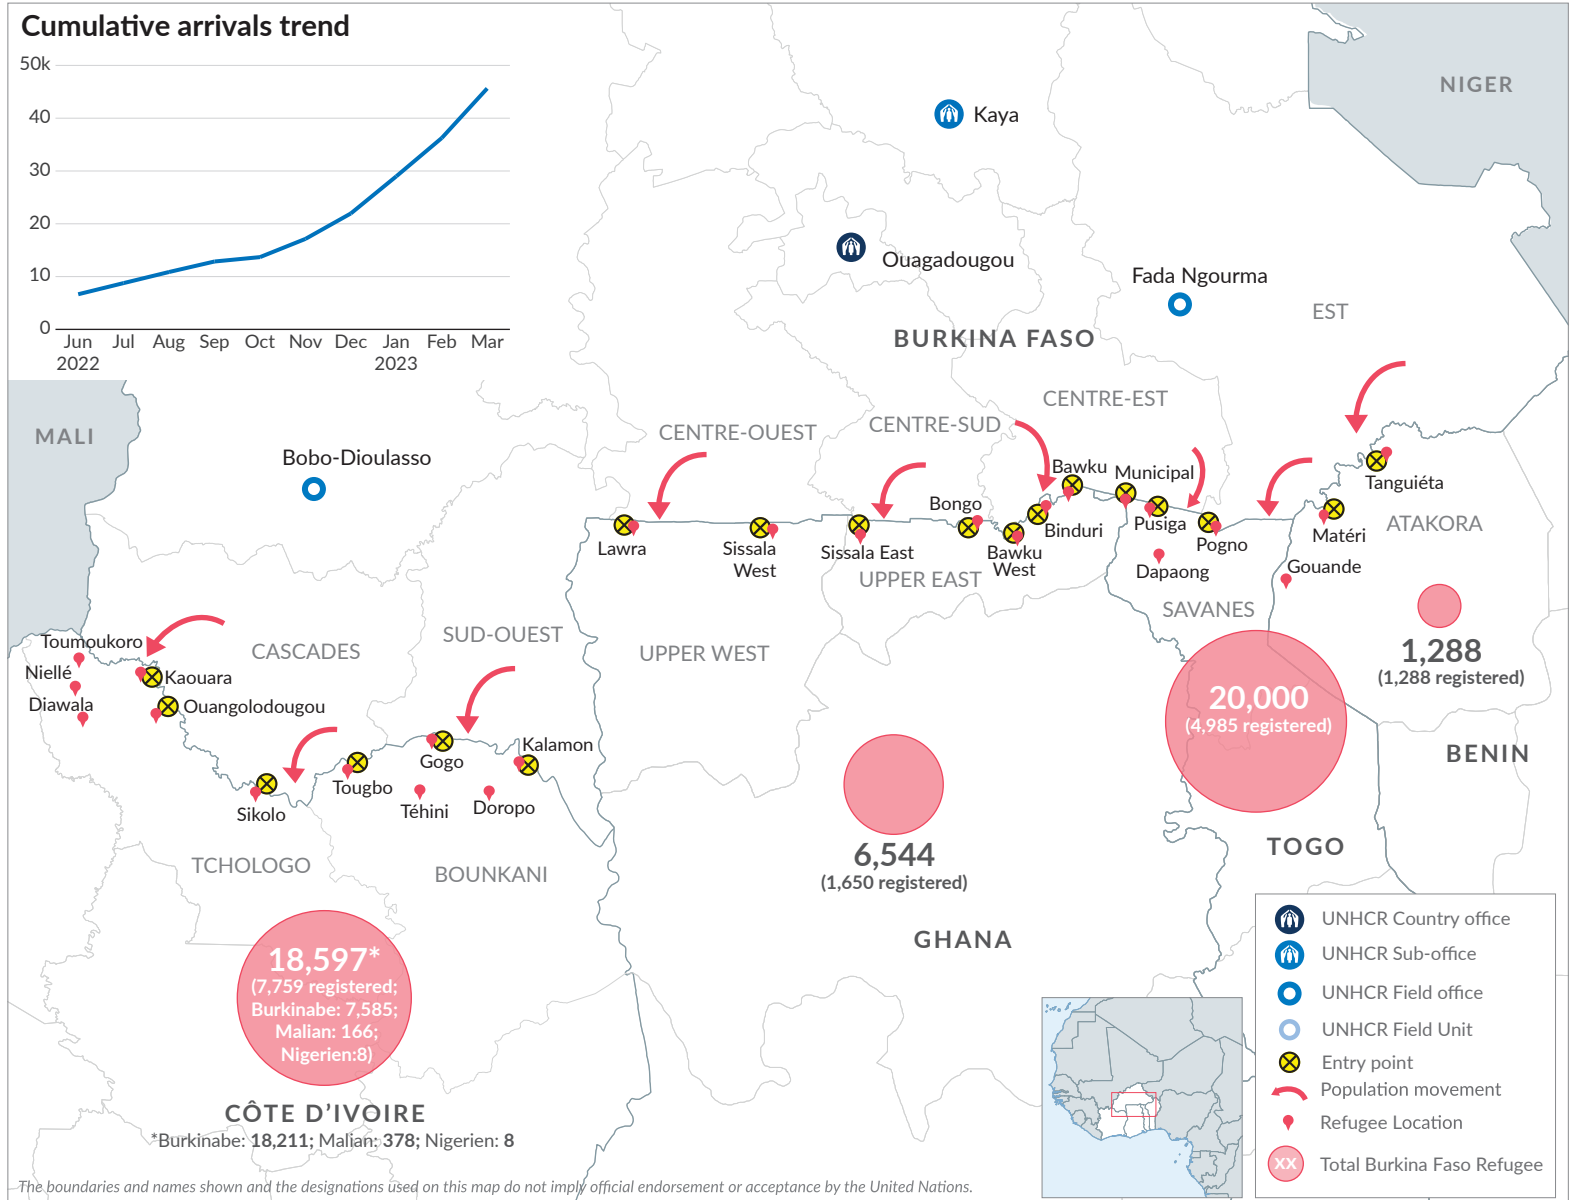

**Key figures**

**46,429** **15,682**

Estimated arrivals from Burkina Faso

Individuals registered

**19**

Main crossing points

- 8 to Ghana,
- 7 to Côte d'Ivoire,
- 2 to Benin,
- 2 to Togo

**Monthly influx**

**Individual registered breakdown**

**4,313**  
persons with specific needs

**8,443**  
school-age children

**Cumulative arrivals trend**

Sources: UNHCR, DAARA, ANPC, CNAR, SP-CNR