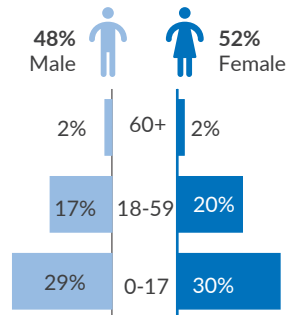

**Key figures**

 **46,678**  **17,364**

Estimated arrivals from Burkina Faso

Individuals registered

 **19**

Main crossing points

- 8 to Ghana,
- 7 to Côte d'Ivoire,
- 2 to Benin,
- 2 to Togo

**Monthly influx**

**Individual registered breakdown**

 **5,587** persons with specific needs

 **8,915** school-age children

**Age and gender breakdown**

Sources: UNHCR, DAARA, ANPC, CNAR, SP-CNR