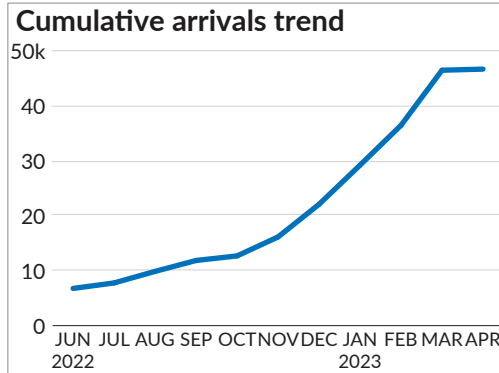

Age and gender breakdown

Sources: UNHCR, DAARA, ANPC, CNAR, SP-CNR