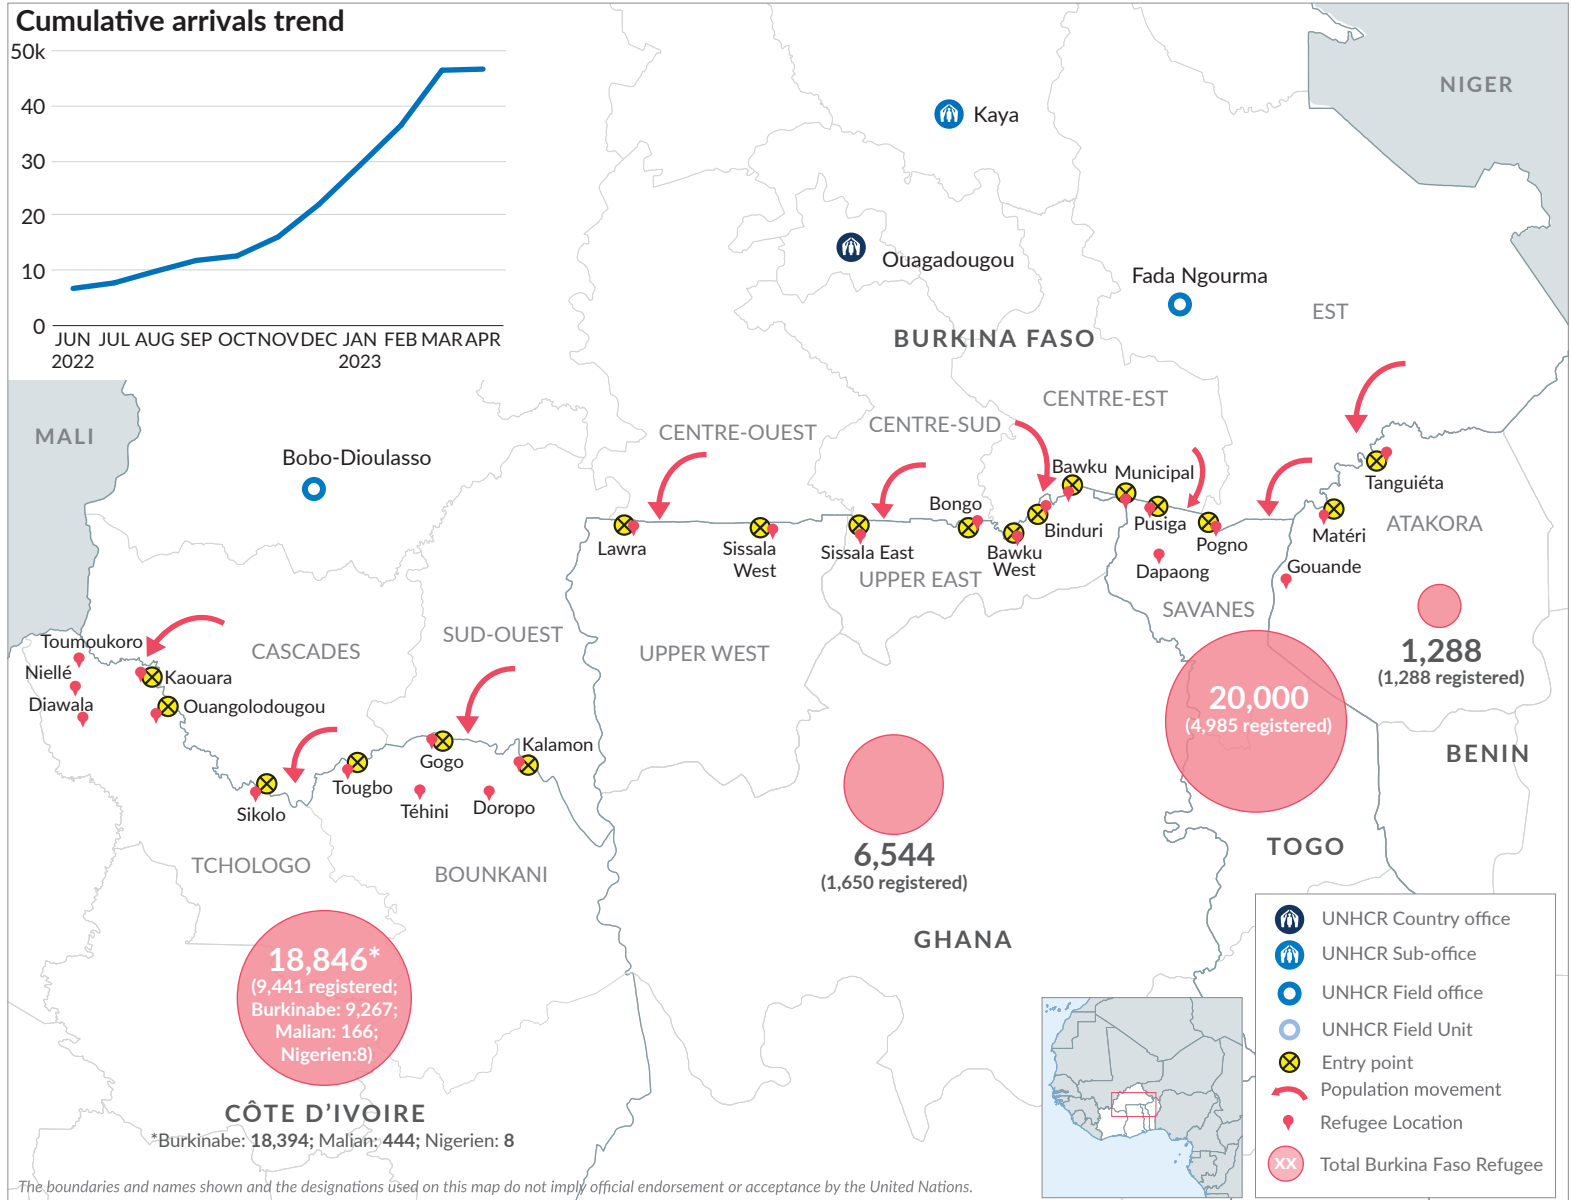

**Key figures**

 **46,678**  **17,364**

Estimated arrivals from Burkina Faso

Individuals registered

 **19**

Main crossing points

- 8 to Ghana,
- 7 to Côte d'Ivoire,
- 2 to Benin,
- 2 to Togo

**Monthly influx**

**Individual registered breakdown**

 **5,587** persons with specific needs

 **8,915** school-age children

**Age and gender breakdown**

Sources: UNHCR, DAARA, ANPC, CNAR, SP-CNR