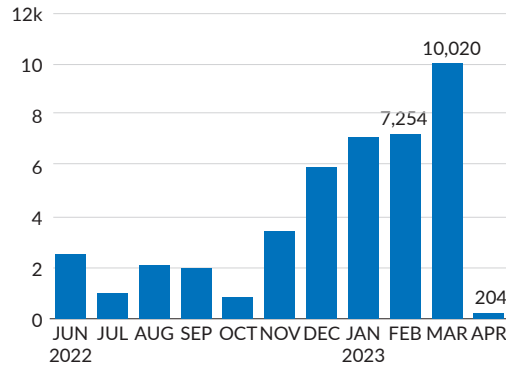

**Key figures**

 **46,678**  **17,364**

Estimated arrivals from Burkina Faso

Individuals registered

 **19**

Main crossing points

- 8 to Ghana,
- 7 to Côte d'Ivoire,
- 2 to Benin,
- 2 to Togo

**Monthly influx**