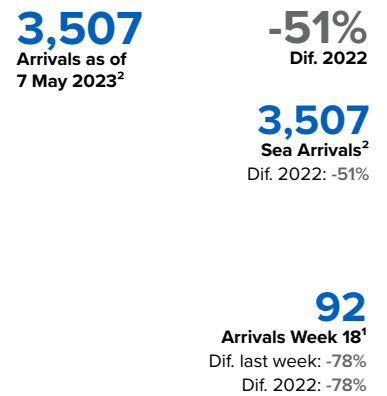

Northwest African maritime (Canary Islands)