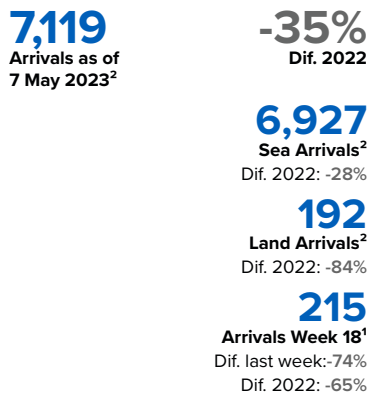

Arrivals in Spain