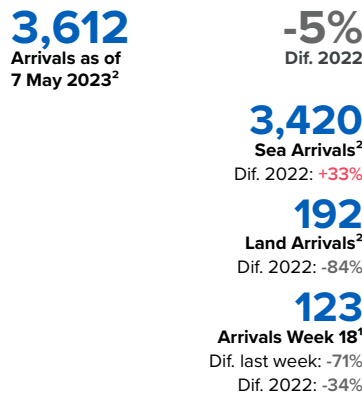

Western Mediterranean