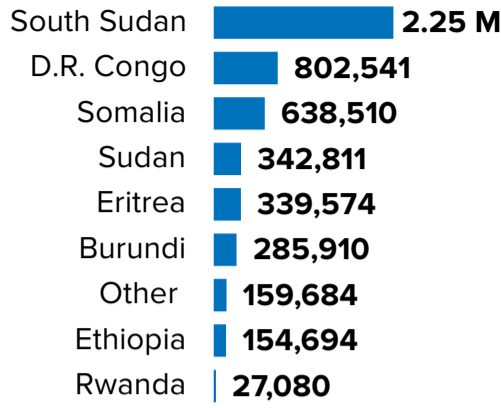

5.00M

REFUGEES AND ASYLUM-SEEKERS

KEY STATISTICS

TOTALS BY COUNTRY OF ORIGIN

TOTALS BY HOST COUNTRY

ANNUAL TREND OF DISPLACEMENT