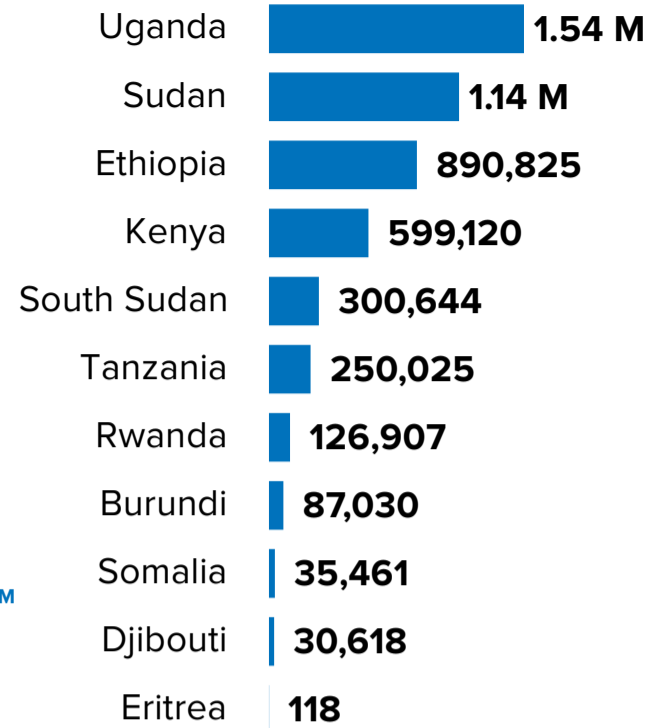

5.00M

REFUGEES AND ASYLUM-SEEKERS

KEY STATISTICS

TOTALS BY COUNTRY OF ORIGIN

TOTALS BY HOST COUNTRY

ANNUAL TREND OF DISPLACEMENT