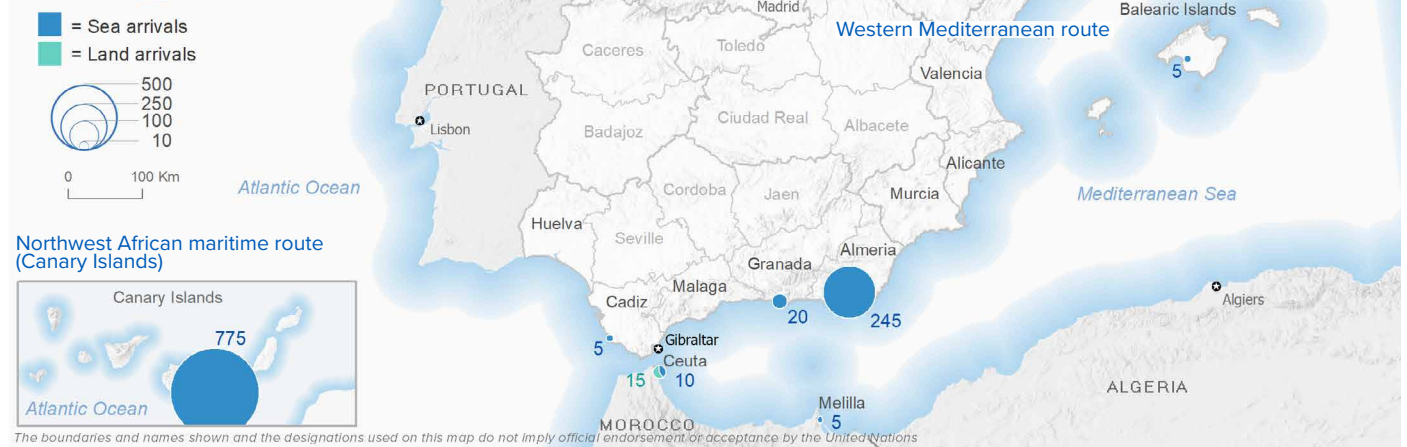

SPAIN Weekly snapshot - Week 23 (5 - 11 Jun 2023)

The charts below are based on figures from the Ministry of Interior and UNHCR estimates. All figures are provisional and subject to change

Refugees & migrants: sea and land arrivals in week 23¹

Arrivals in Spain

Western Mediterranean

Northwest African maritime (Canary Islands)

Arrivals in Spain during the last five weeks¹

Arrivals in Spain by route during the last six months²

Arrivals in Spain per month²