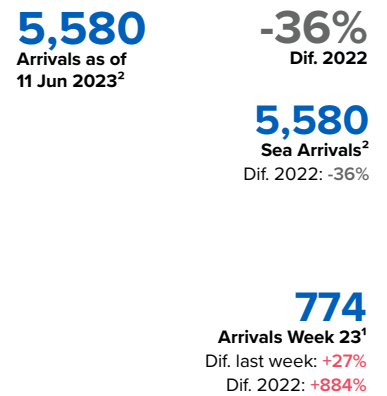

SPAIN Weekly snapshot - Week 23 (5 - 11 Jun 2023)

The charts below are based on figures from the Ministry of Interior and UNHCR estimates. All figures are provisional and subject to change

Refugees & migrants: sea and land arrivals in week 23¹

Arrivals in Spain

Western Mediterranean

Northwest African maritime (Canary Islands)

Arrivals in Spain during the last five weeks¹

Arrivals in Spain by route during the last six months²

Arrivals in Spain per month²