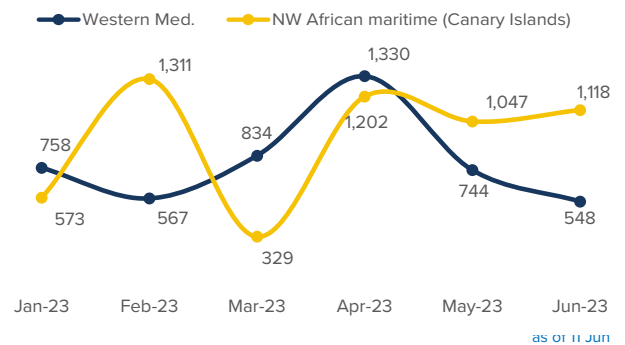

SPAIN Weekly snapshot - Week 23 (5 - 11 Jun 2023)

The charts below are based on figures from the Ministry of Interior and UNHCR estimates. All figures are provisional and subject to change

Refugees & migrants: sea and land arrivals in week 23¹

Arrivals in Spain

Western Mediterranean

Northwest African maritime (Canary Islands)

Arrivals in Spain during the last five weeks¹

Arrivals in Spain by route during the last six months²

Arrivals in Spain per month²