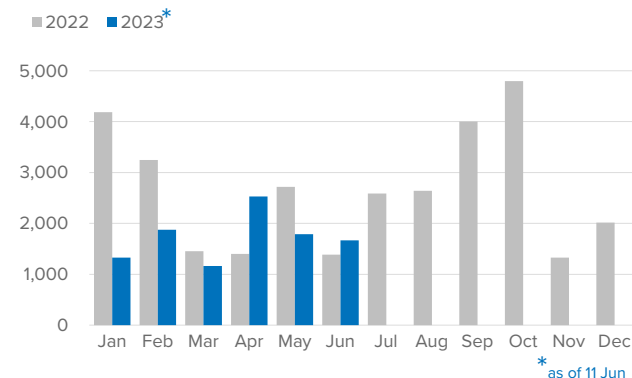

SPAIN Weekly snapshot - Week 23 (5 - 11 Jun 2023)

The charts below are based on figures from the Ministry of Interior and UNHCR estimates. All figures are provisional and subject to change

Refugees & migrants: sea and land arrivals in week 23¹

Arrivals in Spain

Western Mediterranean

Northwest African maritime (Canary Islands)

Arrivals in Spain during the last five weeks¹

Arrivals in Spain by route during the last six months²

Arrivals in Spain per month²