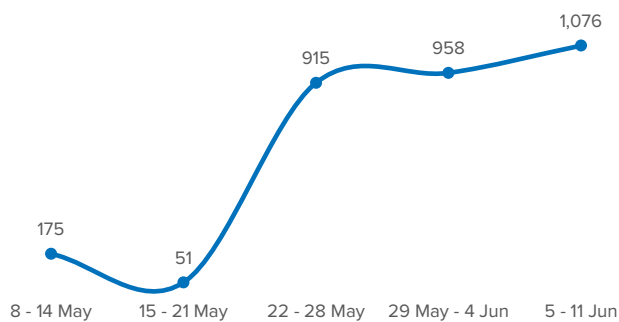

SPAIN Weekly snapshot - Week 23 (5 - 11 Jun 2023)

The charts below are based on figures from the Ministry of Interior and UNHCR estimates. All figures are provisional and subject to change

Refugees & migrants: sea and land arrivals in week 23¹

Arrivals in Spain

Western Mediterranean

Northwest African maritime (Canary Islands)

Arrivals in Spain during the last five weeks¹

Arrivals in Spain by route during the last six months²

Arrivals in Spain per month²