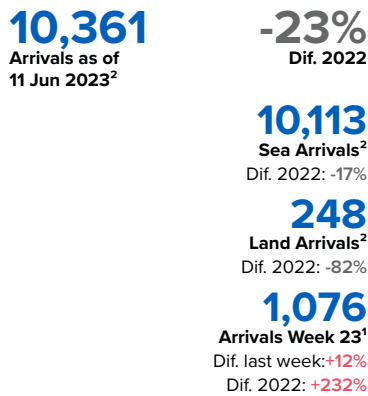

SPAIN Weekly snapshot - Week 23 (5 - 11 Jun 2023)

The charts below are based on figures from the Ministry of Interior and UNHCR estimates. All figures are provisional and subject to change

Refugees & migrants: sea and land arrivals in week 23¹

Arrivals in Spain

Western Mediterranean

Northwest African maritime (Canary Islands)

Arrivals in Spain during the last five weeks¹

Arrivals in Spain by route during the last six months²

Arrivals in Spain per month²