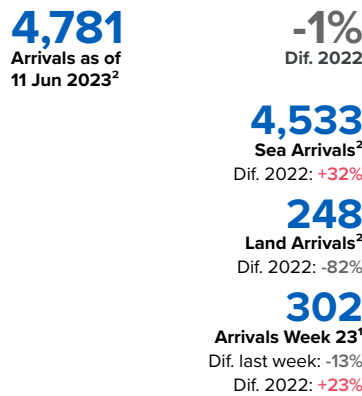

SPAIN Weekly snapshot - Week 23 (5 - 11 Jun 2023)

The charts below are based on figures from the Ministry of Interior and UNHCR estimates. All figures are provisional and subject to change

Refugees & migrants: sea and land arrivals in week 23¹

Arrivals in Spain

Western Mediterranean

Northwest African maritime (Canary Islands)

Arrivals in Spain during the last five weeks¹

Arrivals in Spain by route during the last six months²

Arrivals in Spain per month²