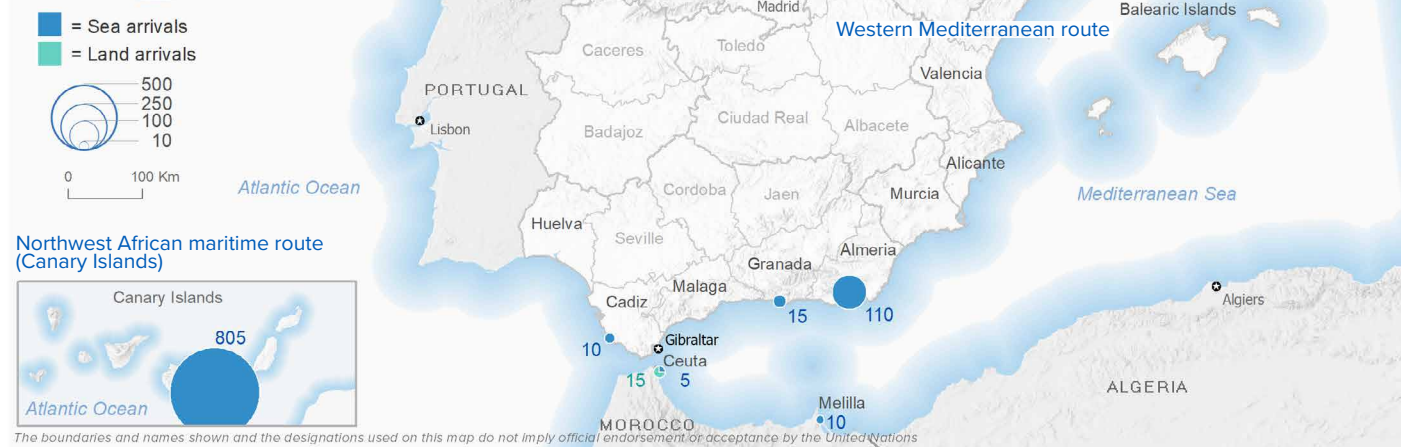

SPAIN Weekly snapshot - Week 25 (19 - 25 Jun 2023)

The charts below are based on figures from the Ministry of Interior and UNHCR estimates. All figures are provisional and subject to change

Refugees & migrants: sea and land arrivals in week 25¹

Arrivals in Spain

Western Mediterranean

Northwest African maritime (Canary Islands)

Arrivals in Spain during the last five weeks¹

Arrivals in Spain by route during the last six months²

Arrivals in Spain per month²