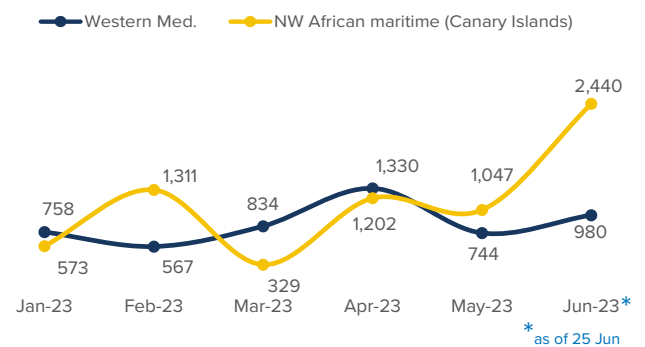

SPAIN Weekly snapshot - Week 25 (19 - 25 Jun 2023)

The charts below are based on figures from the Ministry of Interior and UNHCR estimates. All figures are provisional and subject to change

Refugees & migrants: sea and land arrivals in week 25¹

Arrivals in Spain

Western Mediterranean

Northwest African maritime (Canary Islands)

Arrivals in Spain during the last five weeks¹

Arrivals in Spain by route during the last six months²

Arrivals in Spain per month²