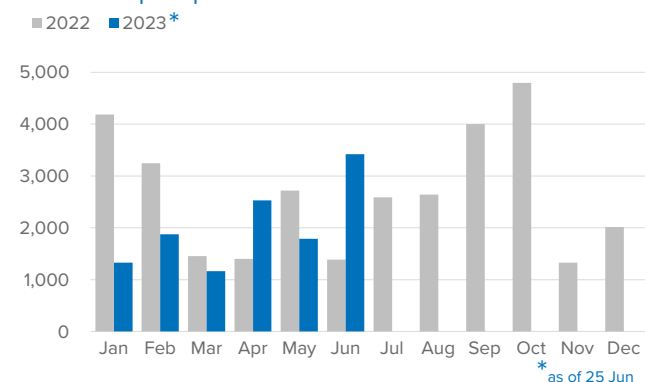

SPAIN Weekly snapshot - Week 25 (19 - 25 Jun 2023)

The charts below are based on figures from the Ministry of Interior and UNHCR estimates. All figures are provisional and subject to change

Refugees & migrants: sea and land arrivals in week 25¹

Arrivals in Spain

Western Mediterranean

Northwest African maritime (Canary Islands)

Arrivals in Spain during the last five weeks¹

Arrivals in Spain by route during the last six months²

Arrivals in Spain per month²