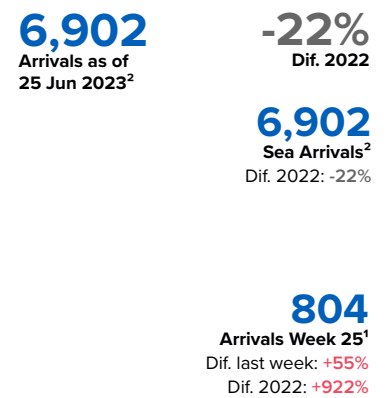

SPAIN Weekly snapshot - Week 25 (19 - 25 Jun 2023)

The charts below are based on figures from the Ministry of Interior and UNHCR estimates. All figures are provisional and subject to change

Refugees & migrants: sea and land arrivals in week 25¹

Arrivals in Spain

Western Mediterranean

Northwest African maritime (Canary Islands)

Arrivals in Spain during the last five weeks¹

Arrivals in Spain by route during the last six months²

Arrivals in Spain per month²