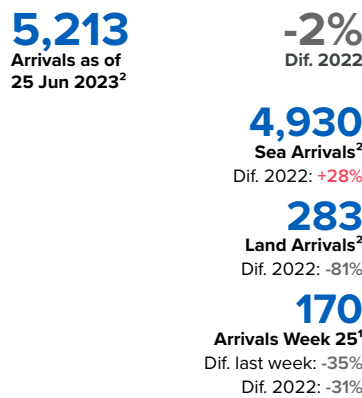

SPAIN Weekly snapshot - Week 25 (19 - 25 Jun 2023)

The charts below are based on figures from the Ministry of Interior and UNHCR estimates. All figures are provisional and subject to change

Refugees & migrants: sea and land arrivals in week 25¹

Arrivals in Spain

Western Mediterranean

Northwest African maritime (Canary Islands)

Arrivals in Spain during the last five weeks¹

Arrivals in Spain by route during the last six months²

Arrivals in Spain per month²