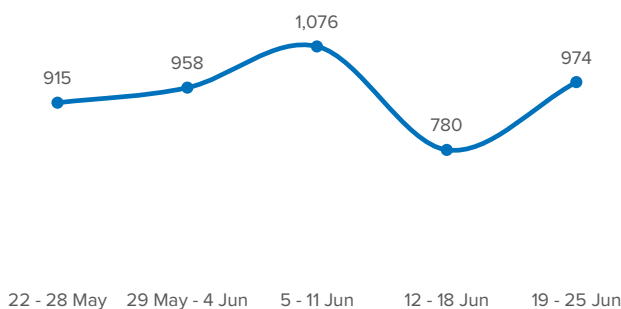

SPAIN Weekly snapshot - Week 25 (19 - 25 Jun 2023)

The charts below are based on figures from the Ministry of Interior and UNHCR estimates. All figures are provisional and subject to change

Refugees & migrants: sea and land arrivals in week 25¹

Arrivals in Spain

Western Mediterranean

Northwest African maritime (Canary Islands)

Arrivals in Spain during the last five weeks¹

Arrivals in Spain by route during the last six months²

Arrivals in Spain per month²