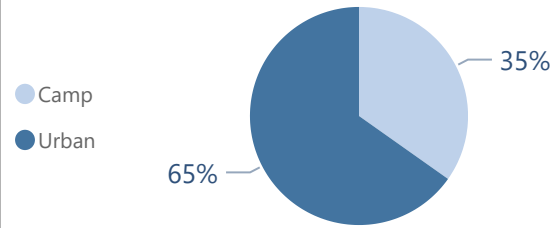

Camp and Urban Population

Population Trend

Governorate	Individuals	Household	% of Total
Erbil	129,538	38,192	49.08%
Erbil Urban	99,082	31,378	37.54%
Darashakran Camp	11,683	2,538	4.43%
Qushtapa Camp	8,720	1,994	3.30%
Kawergosk Camp	8,121	1,865	3.08%
Basirma Camp	1,932	417	0.73%
Duhok	83,491	21,462	31.63%
Duhok Urban	31,658	10,079	11.99%
Domiz Camp	28,391	6,166	10.76%
Domiz Camp 2	10,045	2,143	3.81%
Gawilan Camp	9,658	2,120	3.66%
Bardarash Camp	2,770	727	1.05%
Akre Settlement	969	227	0.37%
Sulaymaniyah	34,581	10,749	13.10%
Sulaymaniyah Urban	25,030	8,477	9.48%
Arbat Camp	9,551	2,272	3.62%
Other	16,331	10,219	6.19%
Other Urban Locations	16,331	10,219	6.19%
Total	263,941	80,622	100.00%