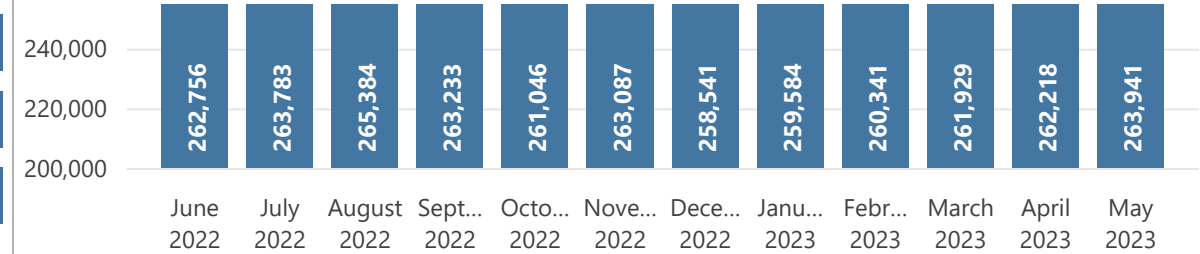

Camp and Urban Population

Population Trend

Governorate	Individuals	Household	% of Total
Erbil	129,538	38,192	49.08%
Erbil Urban	99,082	31,378	37.54%
Darashakran Camp	11,683	2,538	4.43%
Qushtapa Camp	8,720	1,994	3.30%
Kawergosk Camp	8,121	1,865	3.08%
Basirma Camp	1,932	417	0.73%
Duhok	83,491	21,462	31.63%
Duhok Urban	31,658	10,079	11.99%
Domiz Camp	28,391	6,166	10.76%
Domiz Camp 2	10,045	2,143	3.81%
Gawilan Camp	9,658	2,120	3.66%
Bardarash Camp	2,770	727	1.05%
Akre Settlement	969	227	0.37%
Sulaymaniyah	34,581	10,749	13.10%
Sulaymaniyah Urban	25,030	8,477	9.48%
Arbat Camp	9,551	2,272	3.62%
Other	16,331	10,219	6.19%
Other Urban Locations	16,331	10,219	6.19%
Total	263,941	80,622	100.00%