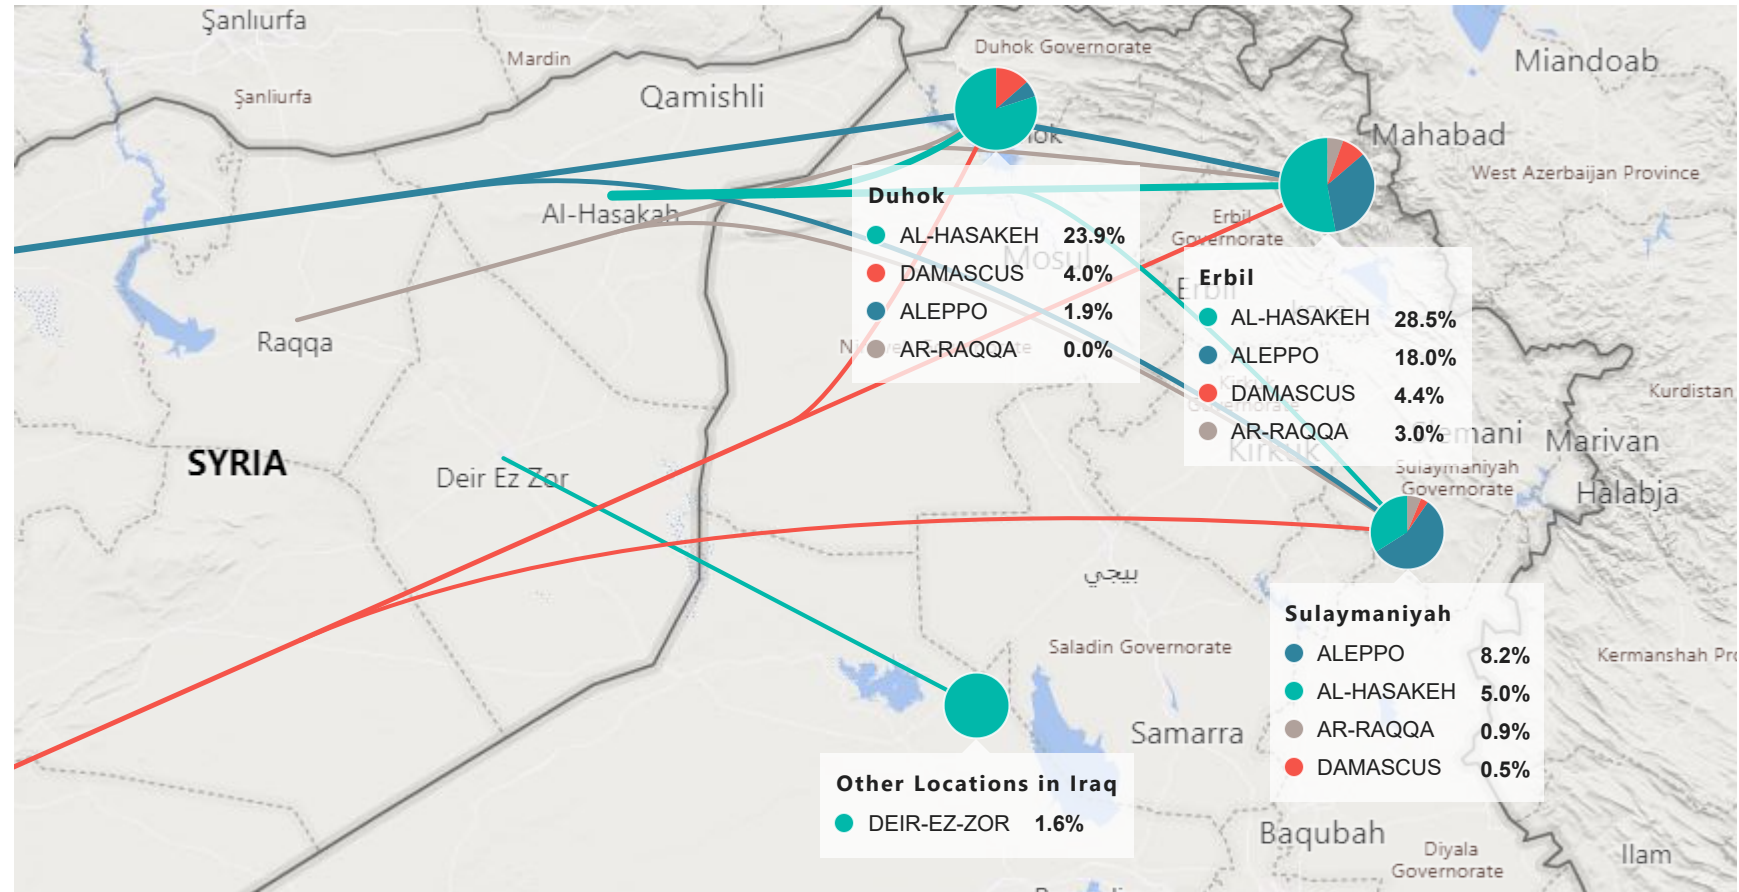

Camp and Urban Population

Population Trend

Governorate	Individuals	Household	% of Total
Erbil	129,538	38,192	49.08%
Erbil Urban	99,082	31,378	37.54%
Darashakran Camp	11,683	2,538	4.43%
Qushtapa Camp	8,720	1,994	3.30%
Kawergosk Camp	8,121	1,865	3.08%
Basirma Camp	1,932	417	0.73%
Duhok	83,491	21,462	31.63%
Duhok Urban	31,658	10,079	11.99%
Domiz Camp	28,391	6,166	10.76%
Domiz Camp 2	10,045	2,143	3.81%
Gawilan Camp	9,658	2,120	3.66%
Bardarash Camp	2,770	727	1.05%
Akre Settlement	969	227	0.37%
Sulaymaniyah	34,581	10,749	13.10%
Sulaymaniyah Urban	25,030	8,477	9.48%
Arbat Camp	9,551	2,272	3.62%
Other	16,331	10,219	6.19%
Other Urban Locations	16,331	10,219	6.19%
Total	263,941	80,622	100.00%

Information Management Unit: irqerbim@unhcr.org

Data source: UNHCR Registration Unit, Erbil, Iraq

Syrian Refugees Registered in Iraq

● Al-Hasakeh, Deir-ez-Zor ● Aleppo ● Damascus ● Ar-Raqqa