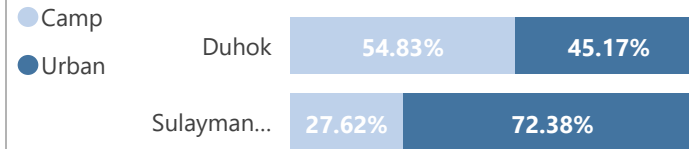

Camp and Urban Population

Population Trend

Governorate	Individuals	Household	% of Total
Erbil	129,538	38,192	49.08%
Erbil Urban	99,082	31,378	37.54%
Darashakran Camp	11,683	2,538	4.43%
Qushtapa Camp	8,720	1,994	3.30%
Kawergosk Camp	8,121	1,865	3.08%
Basirma Camp	1,932	417	0.73%
Duhok	83,491	21,462	31.63%
Duhok Urban	31,658	10,079	11.99%
Domiz Camp	28,391	6,166	10.76%
Domiz Camp 2	10,045	2,143	3.81%
Gawilan Camp	9,658	2,120	3.66%
Bardarash Camp	2,770	727	1.05%
Akre Settlement	969	227	0.37%
Sulaymaniyah	34,581	10,749	13.10%
Sulaymaniyah Urban	25,030	8,477	9.48%
Arbat Camp	9,551	2,272	3.62%
Other	16,331	10,219	6.19%
Other Urban Locations	16,331	10,219	6.19%
Total	263,941	80,622	100.00%