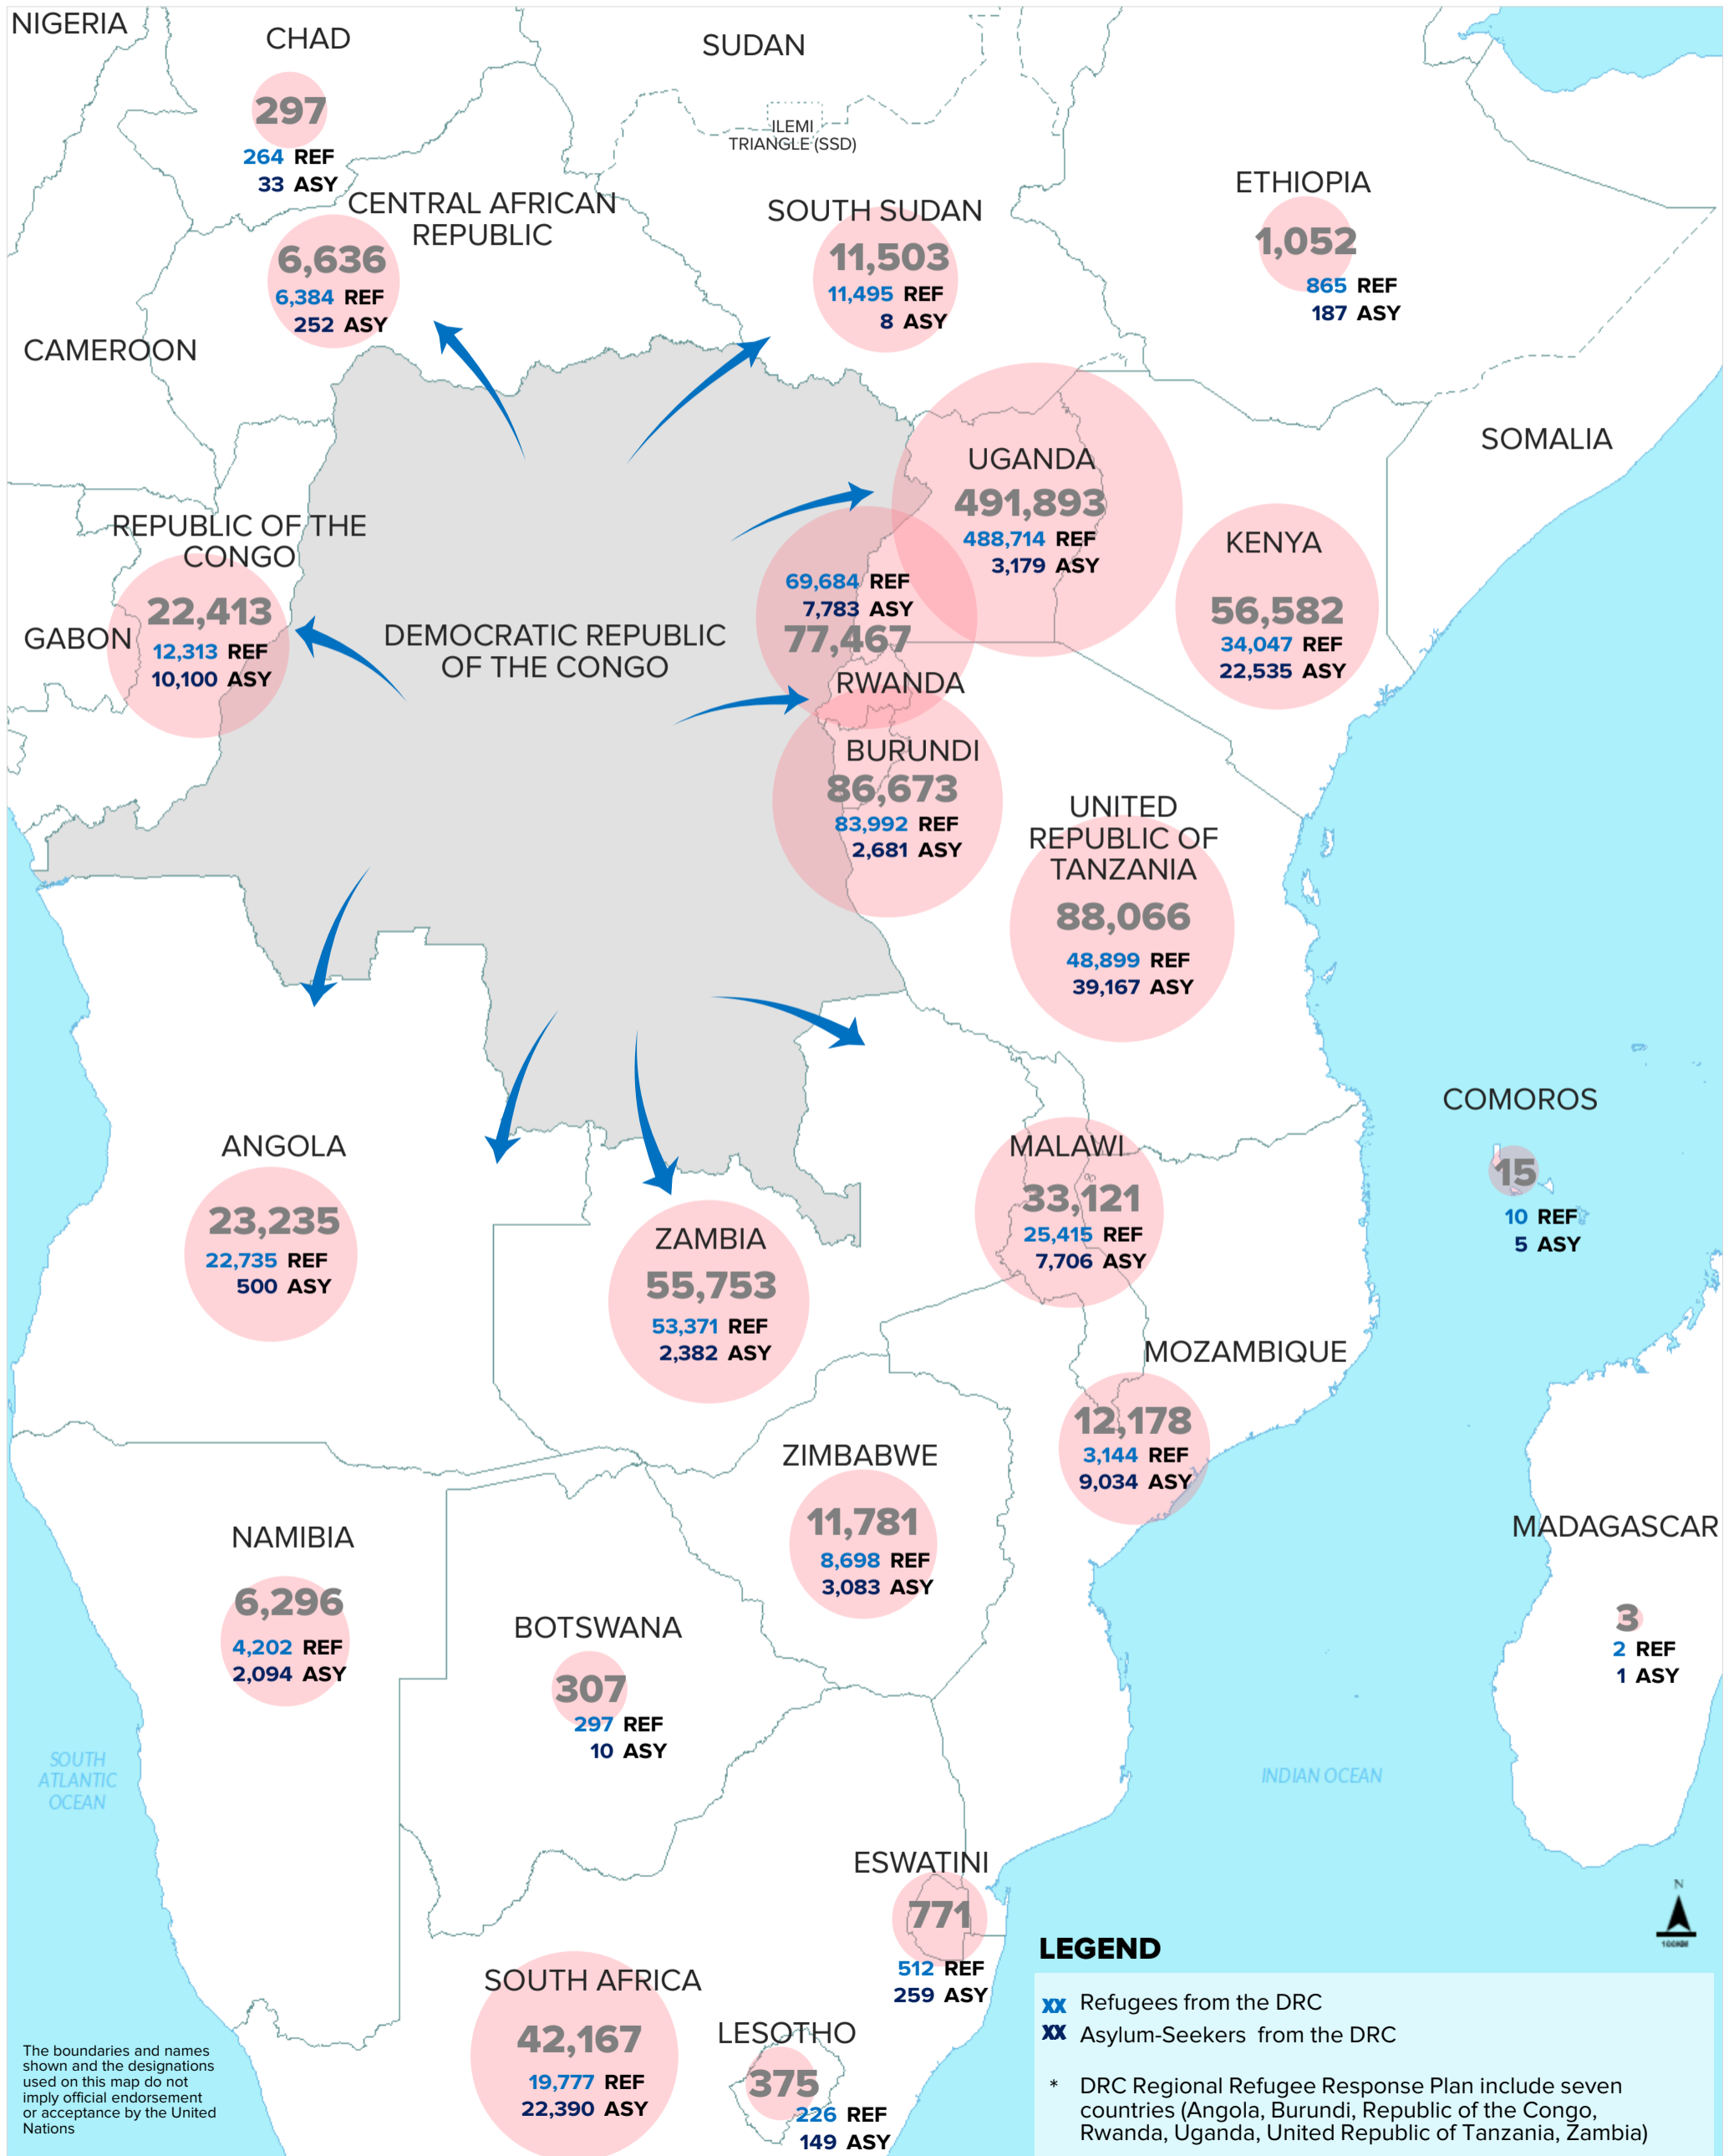

**KEY FIGURES**

 **1,028,584**  
Total Refugees and Asylum-seekers

 **895,046**  
Refugees

 **133,538**  
Asylum-seekers

The boundaries and names shown on this map do not imply official endorsement or acceptance by the United Nations