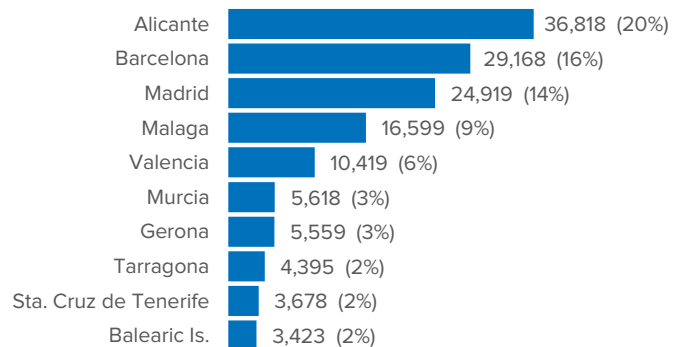

 Countries with highest recognition rate⁵

Recognition of Geneva Conv. Status by protection category

Eligibility Commission proposals per month

SPAIN TEMPORARY PROTECTION

11 Mar 2022 - 30 Jun 2023

180,260 Temporary Protection app.⁶ ↘ 23% Dif. May-Jun 2023
98% Ukrainians
2% Third country nationals

Number of temporary protection applications by gender/age

Main provinces of temporary protection applications

Temporary protection applications per month

⁴Proposals by the Interministerial Eligibility Commission recommended to the Minister of Interior.