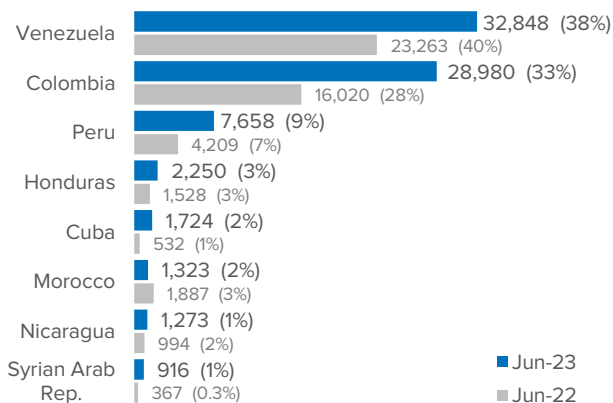

SPAIN ASYLUM APPLICATIONS

1 Jan - 30 Jun 2023

87,106 New asylum app. until 30 Jun 2023 ↑ 51% Dif. 2022

10% Recognition rate ↑ 61% Protection rate¹

154,425 Total Pending app.² ↑ 25% Dif. 2022

Number of asylum applications by gender/age²

Main provinces of asylum applications

Most common nationalities of asylum applicants

Asylum applications by place of submission

Asylum applications per month

Source: Unless otherwise indicated, provisional figures published by the Asylum and Refugee Office, Ministry of Interior, Spain.

Refugees resettled in Spain by country of origin and country of asylum

Refugees resettled in Spain per month

⁷For more information on countries of resettlement: [UNHCR Resettlement Data Finder](#)