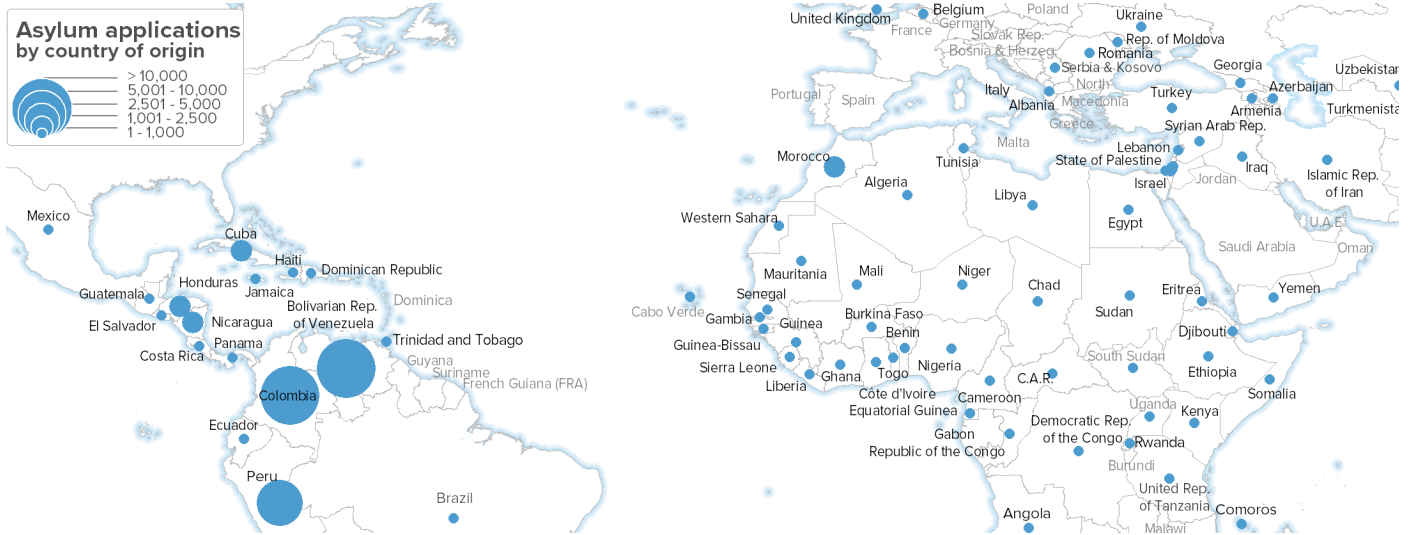

SPAIN ASYLUM APPLICATIONS

1 Jan - 30 Jun 2023

87,106 New asylum app. until 30 Jun 2023 ↑ 51% Dif. 2022

10% Recognition rate ↑ 61% Protection rate¹

154,425 Total Pending app.² ↑ 25% Dif. 2022

Number of asylum applications by gender/age²

Main provinces of asylum applications

Most common nationalities of asylum applicants

Asylum applications by place of submission

Asylum applications per month

Source: Unless otherwise indicated, provisional figures published by the Asylum and Refugee Office, Ministry of Interior, Spain.

Refugees resettled in Spain by country of origin and country of asylum

Refugees resettled in Spain per month

⁷For more information on countries of resettlement: [UNHCR Resettlement Data Finder](#)