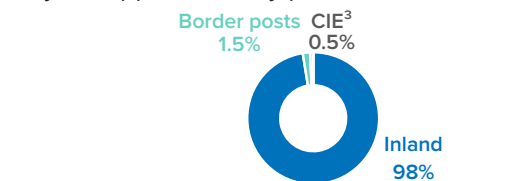

Asylum applications by place of submission