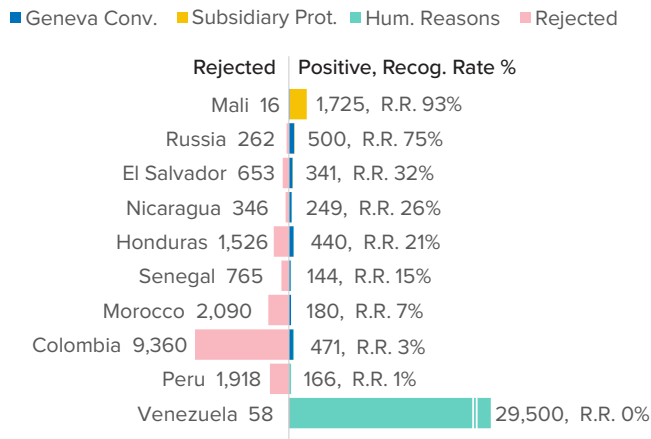

SPAIN ASYLUM APPLICATIONS

1 Jan - 30 Jun 2023

87,106 New asylum app. until 30 Jun 2023 ↑ 51% Dif. 2022

10% Recognition rate ↑ 61% Protection rate¹

154,425 Total Pending app.² ↑ 25% Dif. 2022

Number of asylum applications by gender/age²

Main provinces of asylum applications

Most common nationalities of asylum applicants

Asylum applications by place of submission

Asylum applications per month

Source: Unless otherwise indicated, provisional figures published by the Asylum and Refugee Office, Ministry of Interior, Spain.

¹Protection rate: Refugee status, subsidiary protection, and humanitarian reasons.

²Eurostat as of Jun 2023 ³CIE: Removal detention centre (In Spanish: *Centro de Internamiento de Extranjeros*, CIE)

Eligibility Commission proposals⁴: 59,327