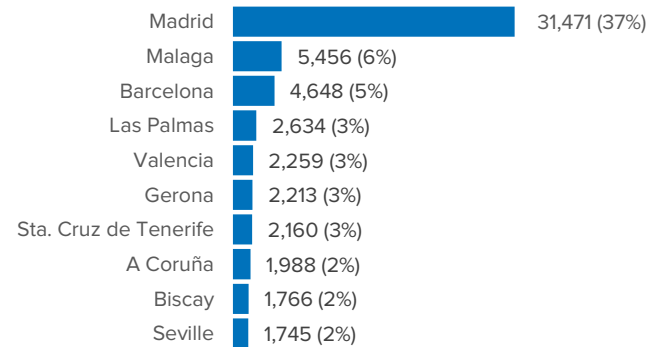

SPAIN ASYLUM APPLICATIONS

1 Jan - 30 Jun 2023

87,106 New asylum app. until 30 Jun 2023 ↑ 51% Dif. 2022

10% Recognition rate ↑ 61% Protection rate¹

154,425 Total Pending app.² ↑ 25% Dif. 2022

Number of asylum applications by gender/age²

Main provinces of asylum applications

Most common nationalities of asylum applicants

Asylum applications by place of submission

Asylum applications per month

Source: Unless otherwise indicated, provisional figures published by the Asylum and Refugee Office, Ministry of Interior, Spain.