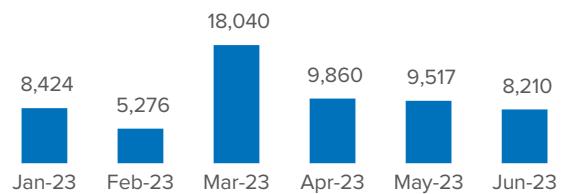

¹Protection rate: Refugee status, subsidiary protection, and humanitarian reasons.

²Eurostat as of Jun 2023 ³CIE: Removal detention centre (In Spanish: *Centro de Internamiento de Extranjeros*, CIE)

Eligibility Commission proposals⁴: 59,327

 Countries with highest recognition rate⁵

Recognition of Geneva Conv. Status by protection category

Eligibility Commission proposals per month

SPAIN TEMPORARY PROTECTION

11 Mar 2022 - 30 Jun 2023

180,260 Temporary Protection app.⁶ ↘ 23% Dif. May-Jun 2023
98% Ukrainians
2% Third country nationals