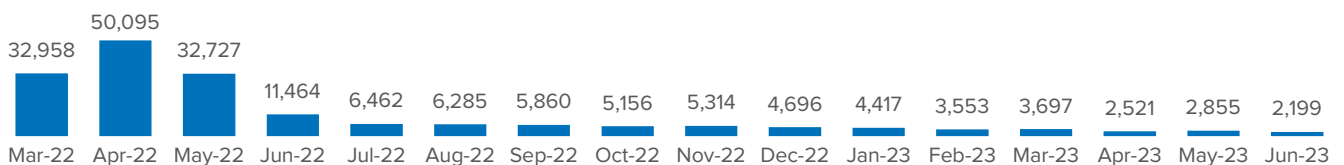

 Countries with highest recognition rate⁵

Recognition of Geneva Conv. Status by protection category

Eligibility Commission proposals per month

SPAIN TEMPORARY PROTECTION

11 Mar 2022 - 30 Jun 2023

180,260 Temporary Protection app.⁶ ↘ 23% Dif. May-Jun 2023
98% Ukrainians
2% Third country nationals

Number of temporary protection applications by gender/age

Main provinces of temporary protection applications

Temporary protection applications per month

⁴Proposals by the Interministerial Eligibility Commission recommended to the Minister of Interior.