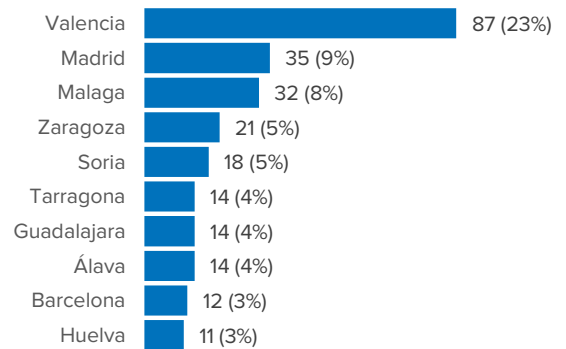

Number of temporary protection applications by gender/age

Main provinces of temporary protection applications

Temporary protection applications per month

⁴Proposals by the Interministerial Eligibility Commission recommended to the Minister of Interior.

⁵Only shows countries with at least 40 total proposals.

⁶Source: Ministry of Interior.

SPAIN RESETTLEMENT

1 Jan- 30 Jun 2023

382 Refugees resettled in Spain⁷

Refugees resettled in Spain by gender/age

Main provinces of resettlement