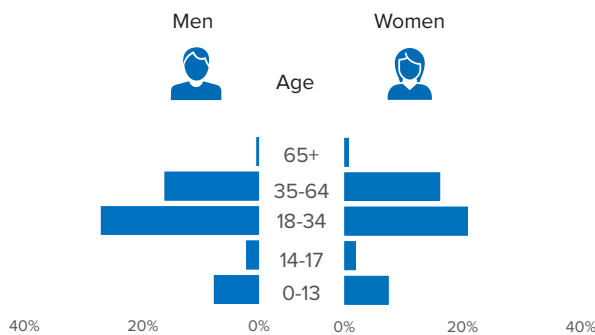

Number of asylum applications by gender/age²