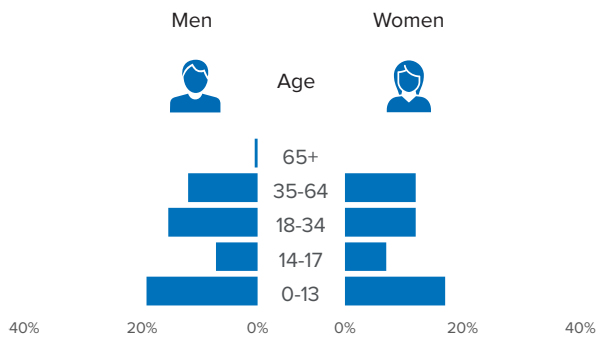

Number of temporary protection applications by gender/age

Main provinces of temporary protection applications

Temporary protection applications per month

⁴Proposals by the Interministerial Eligibility Commission recommended to the Minister of Interior.

⁵Only shows countries with at least 40 total proposals.

⁶Source: Ministry of Interior.

SPAIN RESETTLEMENT

1 Jan- 30 Jun 2023

382 Refugees resettled in Spain⁷

Refugees resettled in Spain by gender/age

Main provinces of resettlement