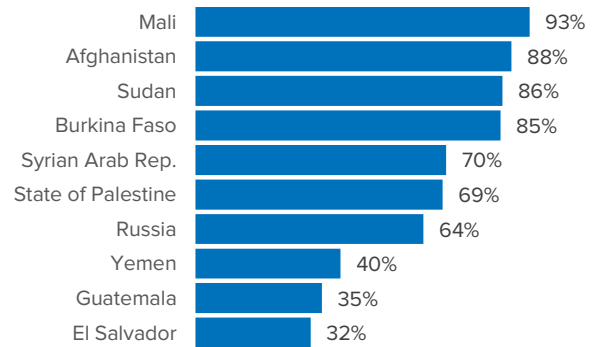

Countries with highest recognition rate⁵