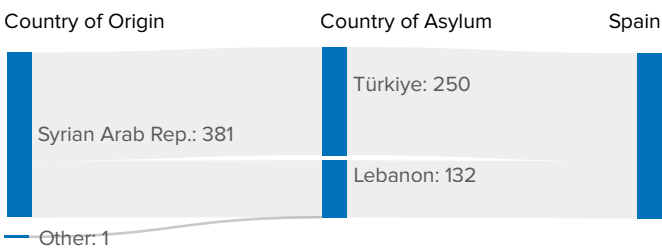

Refugees resettled in Spain by country of origin and country of asylum