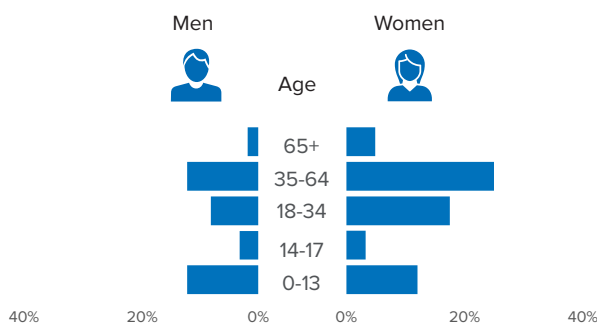

 Countries with highest recognition rate⁵

Recognition of Geneva Conv. Status by protection category

Eligibility Commission proposals per month

SPAIN TEMPORARY PROTECTION

11 Mar 2022 - 30 Jun 2023

180,260 Temporary Protection app.⁶ ↘ 23% Dif. May-Jun 2023
98% Ukrainians
2% Third country nationals

Number of temporary protection applications by gender/age

Main provinces of temporary protection applications

Temporary protection applications per month

⁴Proposals by the Interministerial Eligibility Commission recommended to the Minister of Interior.