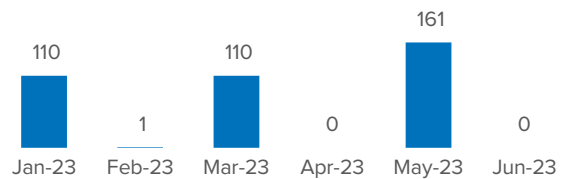

⁷For more information on countries of resettlement: [UNHCR Resettlement Data Finder](#)